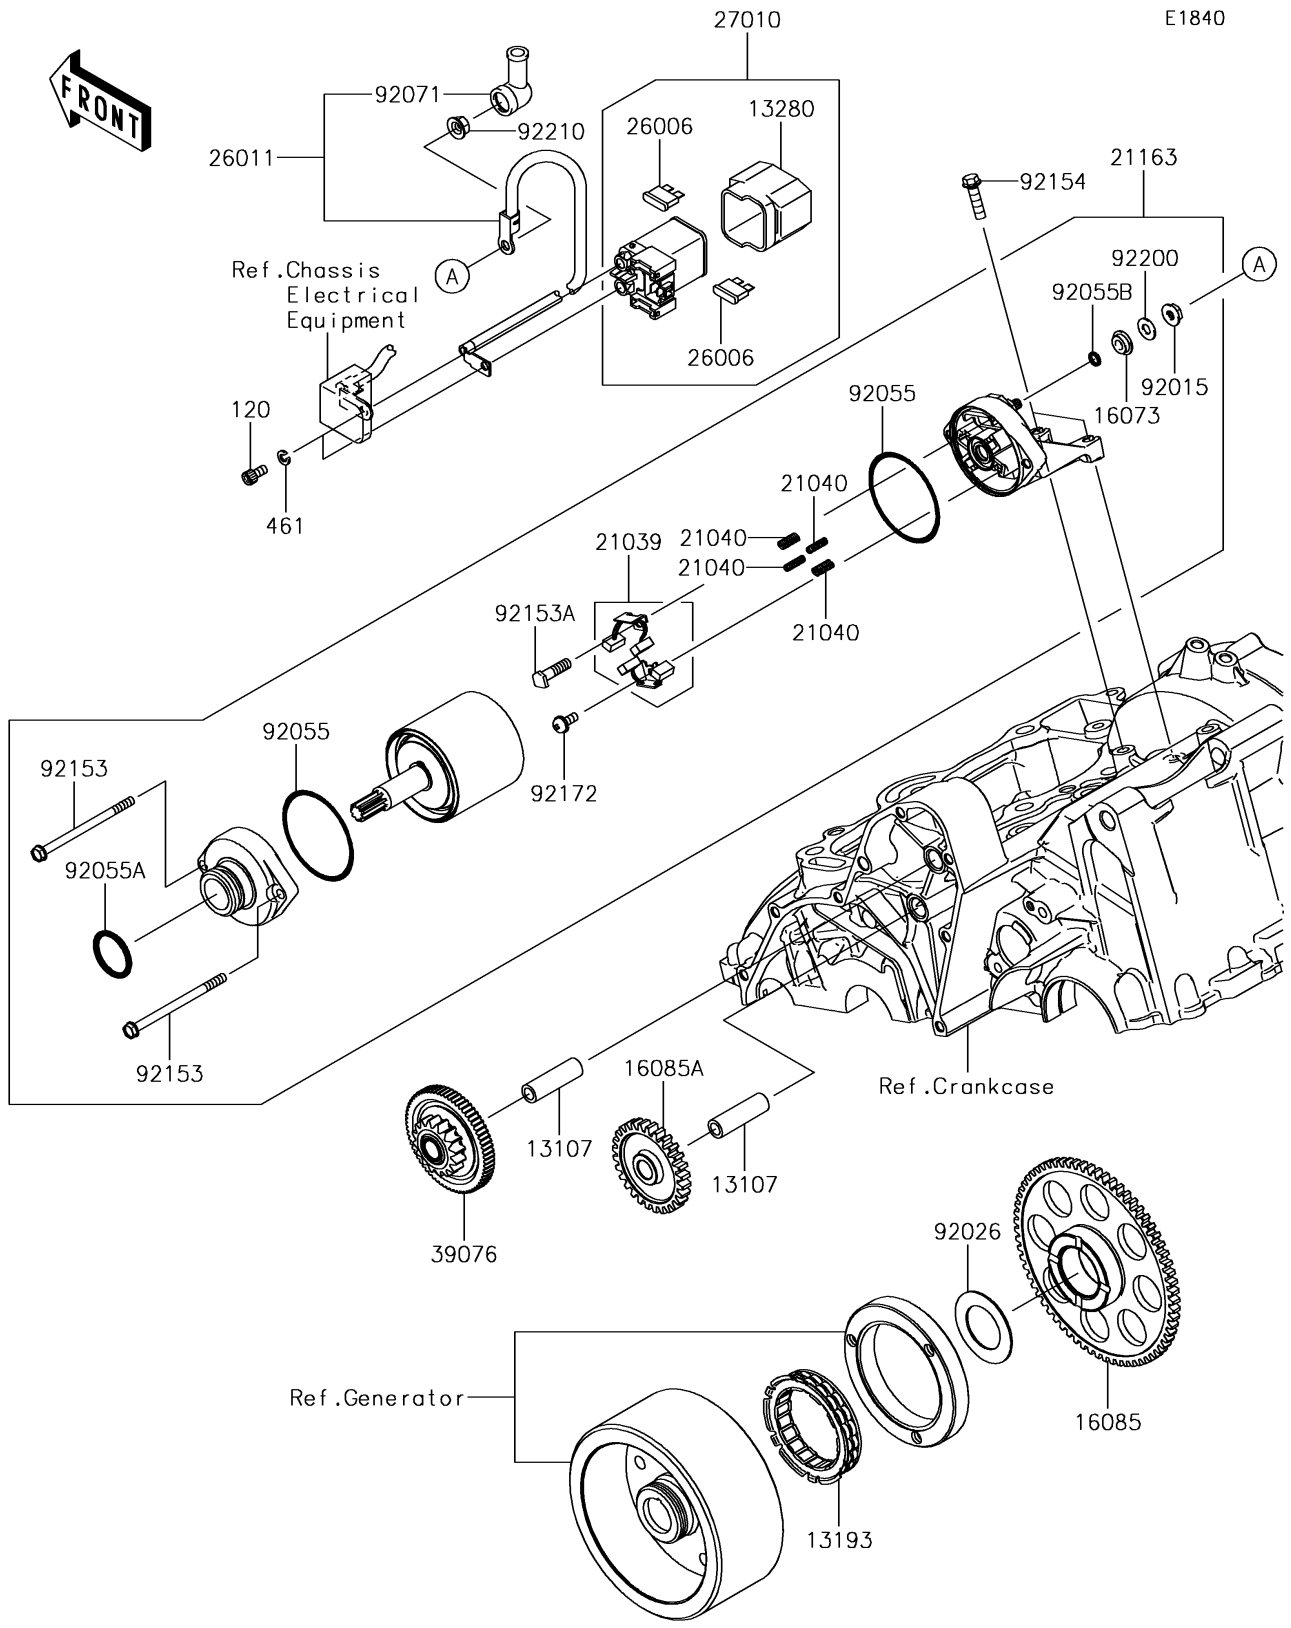

2017 Versys 650 ABS PARTS DIAGRAM

Starter Motor

2017 Versys 650 ABS PARTS LIST

Starter Motor

ITEM NAME	PART NUMBER	QUANTITY
BOLT-SOCKET,6X10 (Ref # 120)	120CB0610	2
SHAFT,IDLE GEAR (Ref # 13107)	13107-1106	2
CLUTCH-ASSY-ONEWAY (Ref # 13193)	13193-0006	1
HOLDER (Ref # 13280)	13280-0301	1
INSULATOR (Ref # 16073)	16073-0053	1
GEAR,67T (Ref # 16085)	16085-0076	1
GEAR,IDLE,28T (Ref # 16085A)	16085-0148	1
BRUSH,CARBON (Ref # 21039)	21039-0004	1
SPRING-BRUSH (Ref # 21040)	21040-0003	4
STARTER-ELECTRIC (Ref # 21163)	21163-0746	1
FUSE,BLADE,30A,GREEN (Ref # 26006)	26006-1006	2
WIRE-LEAD (Ref # 26011)	26011-0873	1
SWITCH,MAGNETIC (Ref # 27010)	27010-0099	1
LIMITER,16T&66T (Ref # 39076)	39076-0023	1
WASHER-SPRING,6MM (Ref # 461)	461DB0600	2
NUT,STARTER MOTOR (Ref # 92015)	92015-1476	1
SPACER,29.1X47.5X1.2 (Ref # 92026)	92026-087	1
RING-O (Ref # 92055)	92055-0136	2
RING-O (Ref # 92055A)	92055-1276	1
RING-O,4.5X2.0 (Ref # 92055B)	92055-1370	1
GROMMET (Ref # 92071)	92071-0024	1
BOLT (Ref # 92153)	92153-1850	2
BOLT (Ref # 92153A)	92153-1866	1
BOLT,FLANGED,6X22 (Ref # 92154)	92154-0504	2
SCREW (Ref # 92172)	92172-0334	1
WASHER (Ref # 92200)	92200-0386	1
NUT,6MM (Ref # 92210)	92210-0188	1