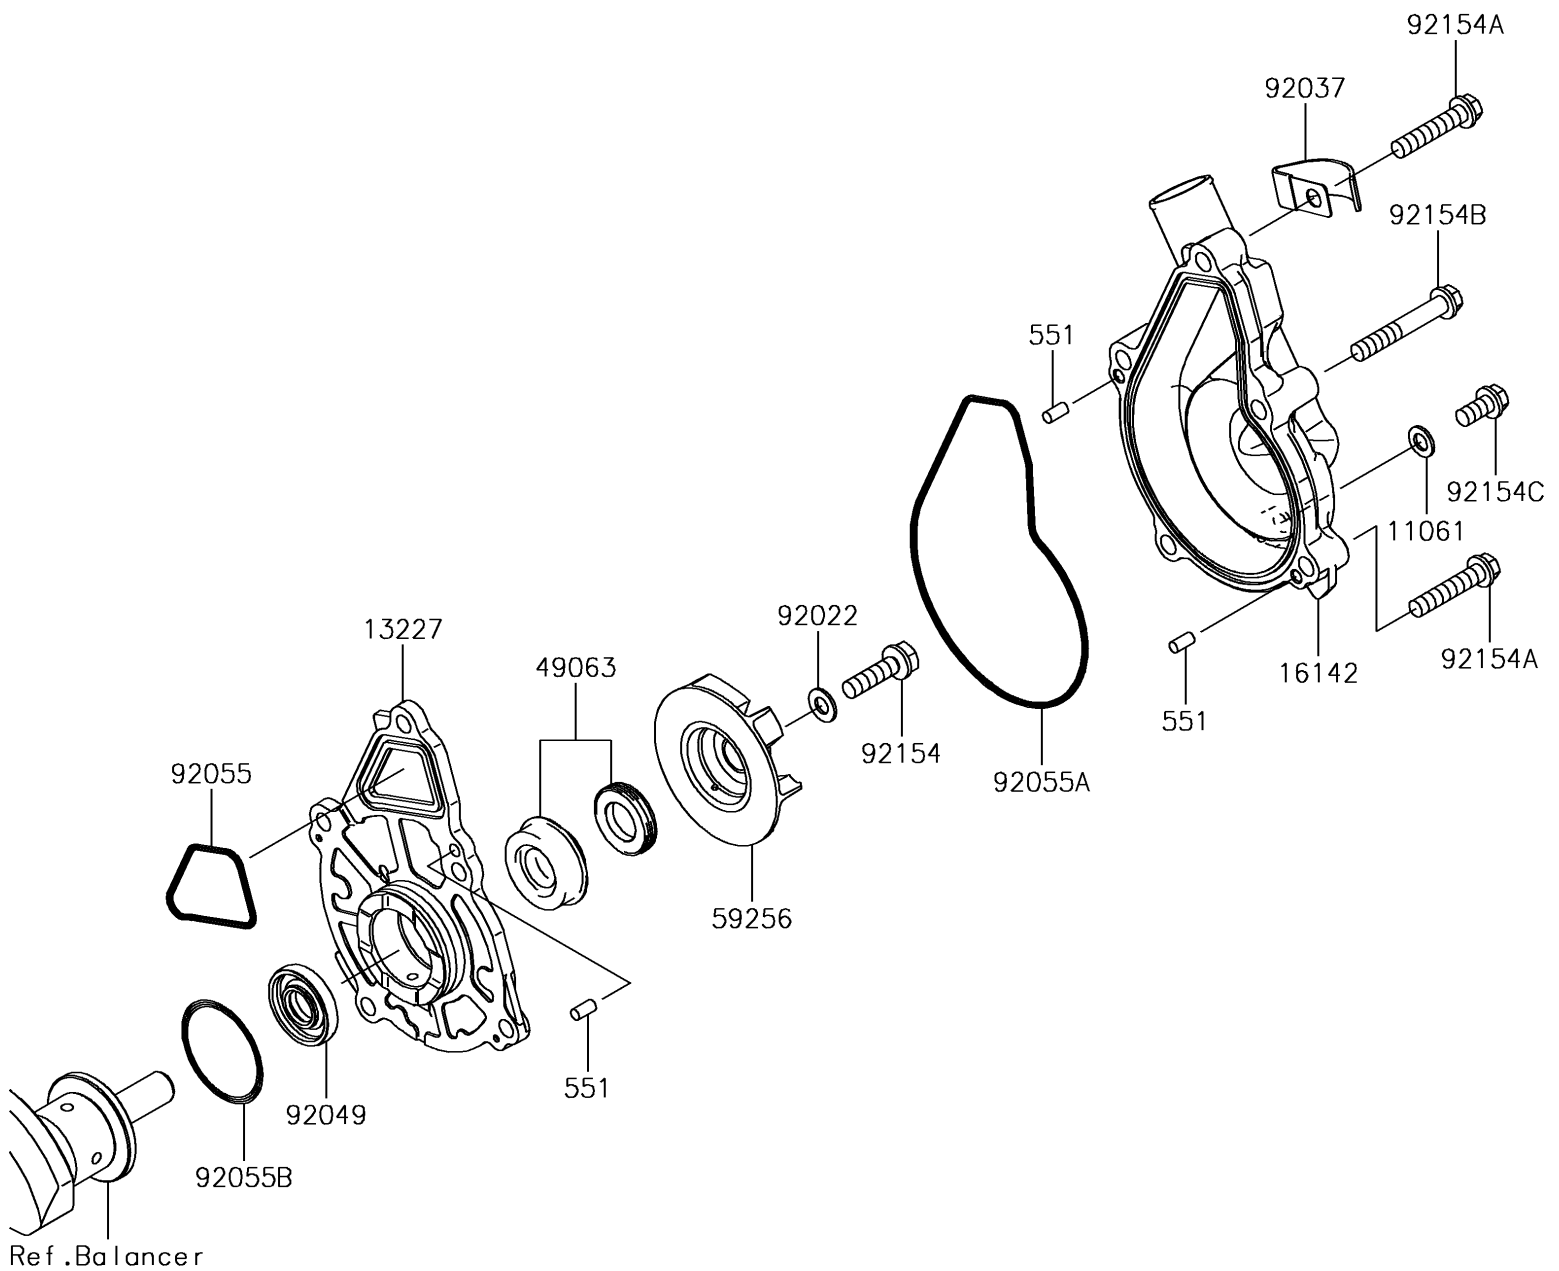

# 2017 Versys 650 ABS PARTS DIAGRAM

Water Pump

E3031

## 2017 Versys 650 ABS PARTS LIST

### Water Pump

ITEM NAME	PART NUMBER	QUANTITY
GASKET (Ref # 11061)	11061-0107	1
HOUSING (Ref # 13227)	13227-0038	1
COVER-PUMP (Ref # 16142)	16142-0741	1
SEAL-MECHANICAL,WATER (Ref # 49063)	49063-1055	1
PIN-DOWEL,4X8 (Ref # 551)	551A0408	3
IMPELLER (Ref # 59256)	59256-0009	1
WASHER,6.1X12X1 (Ref # 92022)	92022-077	1
CLAMP (Ref # 92037)	92037-1680	1
SEAL-OIL,12X28.55X5 (Ref # 92049)	92049-0791	1
RING-O,CASE-HOUSING (Ref # 92055)	92055-0082	1
RING-O,HOUSING-PUMP COVER (Ref # 92055A)	92055-0083	1
RING-O,33.2MM (Ref # 92055B)	92055-1155	1
BOLT,FLANGED,6X22 (Ref # 92154)	92154-1069	1
BOLT,FLANGED,6X30 (Ref # 92154A)	92154-1773	2
BOLT,FLANGED,6X40 (Ref # 92154B)	92154-1774	3
BOLT,FLANGED,6X12 (Ref # 92154C)	92154-1777	1