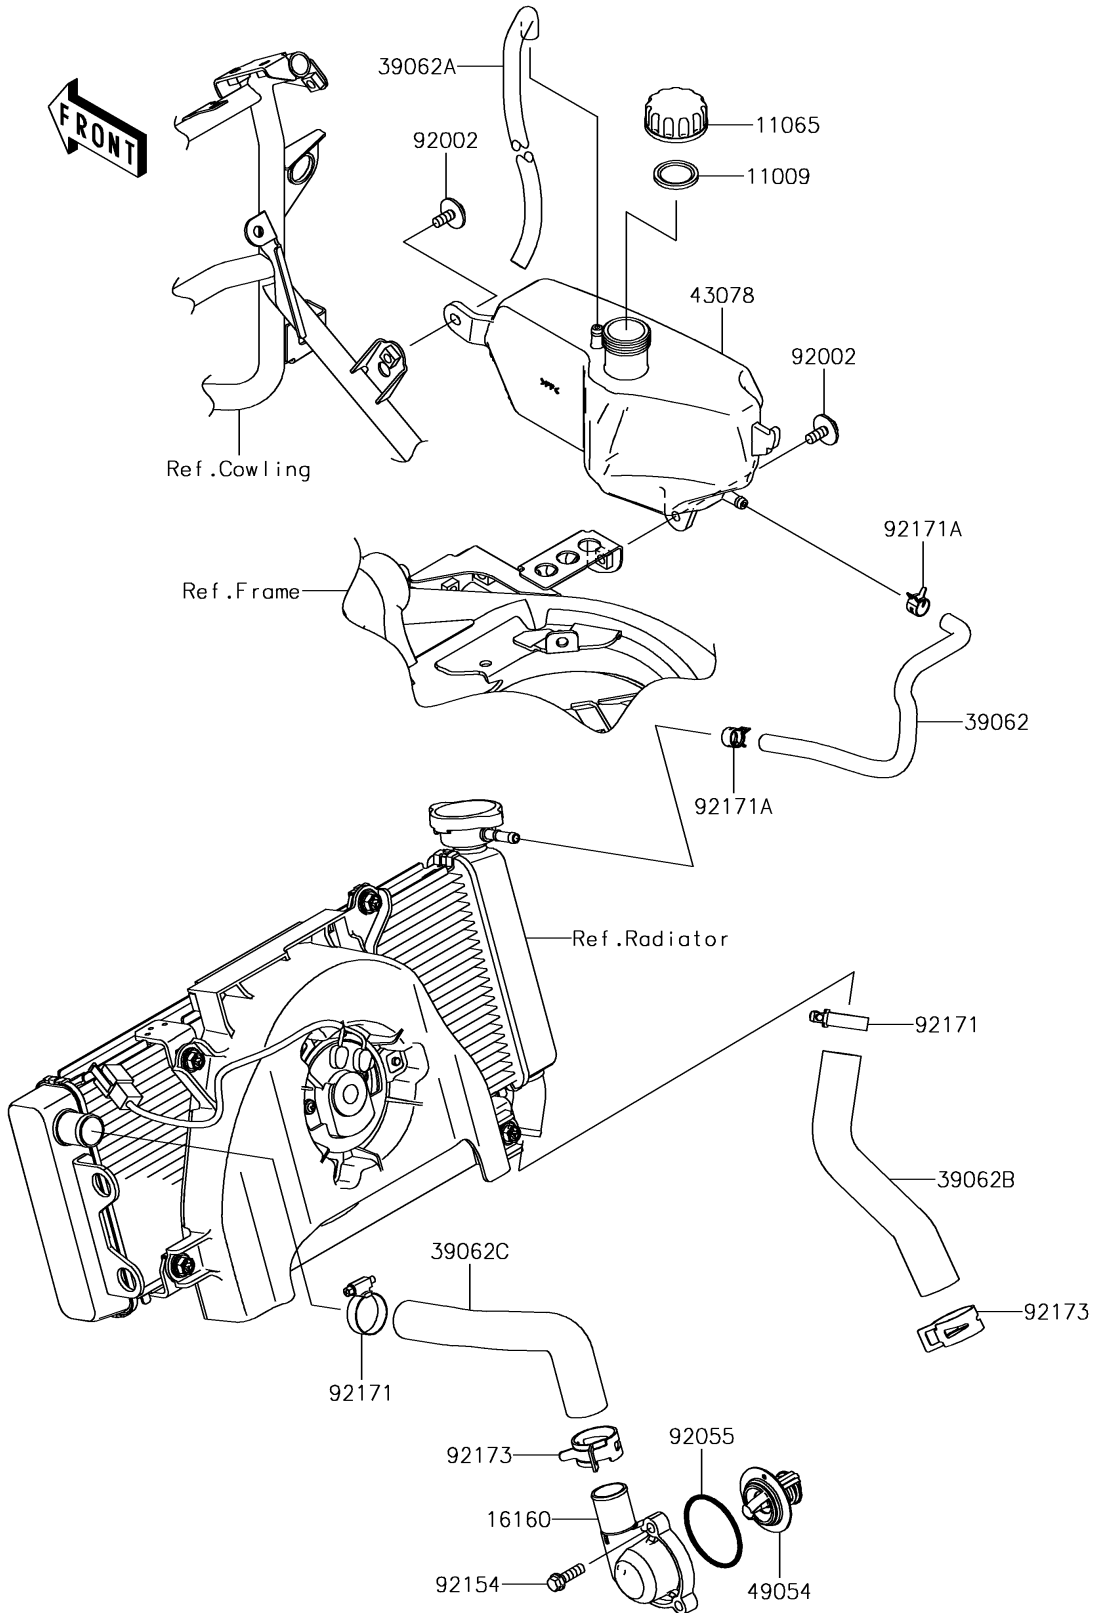

# 2017 Versys 650 ABS PARTS DIAGRAM

## Water Pipe

E3037

## 2017 Versys 650 ABS PARTS LIST

### Water Pipe

| ITEM NAME                                   | PART NUMBER | QUANTITY |
|---------------------------------------------|-------------|----------|
| GASKET,RESERVOIR TANK CAP (Ref # 11009)     | 11009-1145  | 1        |
| CAP (Ref # 11065)                           | 11065-0969  | 1        |
| BODY,THERMO (Ref # 16160)                   | 16160-0793  | 1        |
| HOSE-COOLING,RAD-RESERVOIR (Ref # 39062)    | 39062-0163  | 1        |
| HOSE-COOLING,BREATHER (Ref # 39062A)        | 39062-0716  | 1        |
| HOSE-COOLING,W/PUMP-RADIATOR (Ref # 39062B) | 39062-0752  | 1        |
| HOSE-COOLING,HEAD-RADIATOR (Ref # 39062C)   | 39062-0776  | 1        |
| RESERVOIR (Ref # 43078)                     | 43078-0065  | 1        |
| THERMOSTAT (Ref # 49054)                    | 49054-0001  | 1        |
| BOLT,6X16 (Ref # 92002)                     | 92002-1188  | 2        |
| RING-O,44.7X2.4 (Ref # 92055)               | 92055-0160  | 1        |
| BOLT,FLANGED,6X20 (Ref # 92154)             | 92154-1778  | 3        |
| CLAMP (Ref # 92171)                         | 92171-0337  | 2        |
| CLAMP,10.5X8X0.7 (Ref # 92171A)             | 92171-1992  | 2        |
| CLAMP (Ref # 92173)                         | 92173-1416  | 2        |