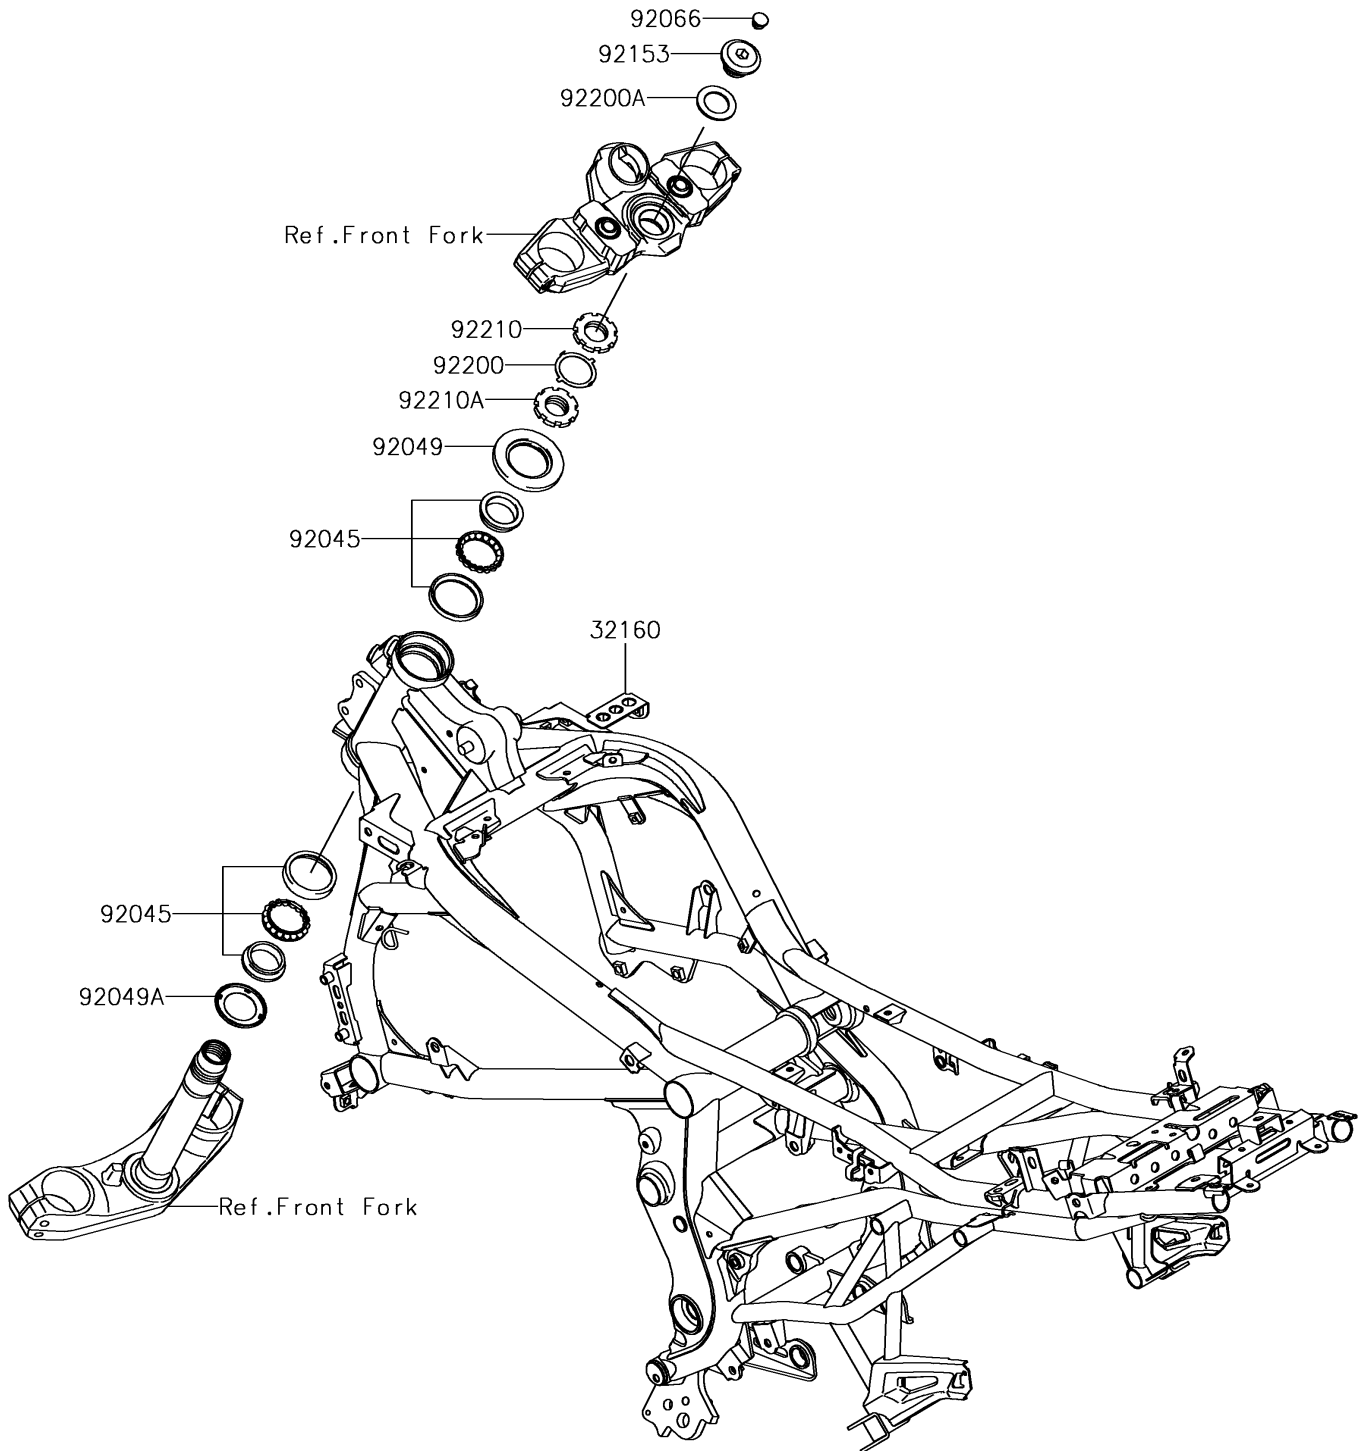

2017 Versys 650 ABS PARTS DIAGRAM

Frame

F2120

2017 Versys 650 ABS PARTS LIST

Frame

ITEM NAME	PART NUMBER	QUANTITY
FRAME-COMP,F.S.BLACK (Ref # 32160)	32160-0741-18R	1
BEARING-BALL,SF07A17PX1V1 (Ref # 92045)	92045-1384	2
SEAL-OIL (Ref # 92049)	92049-0131	1
SEAL-OIL (Ref # 92049A)	92049-0137	1
PLUG (Ref # 92066)	92066-0071	1
BOLT,26MM (Ref # 92153)	92153-0474	1
WASHER (Ref # 92200)	92200-0036	1
WASHER,27X42X2.3 (Ref # 92200A)	92200-0753	1
NUT,STEERING STEM,35MM (Ref # 92210)	92210-0534	1
NUT,STEERING STEM,35MM (Ref # 92210A)	92210-0535	1