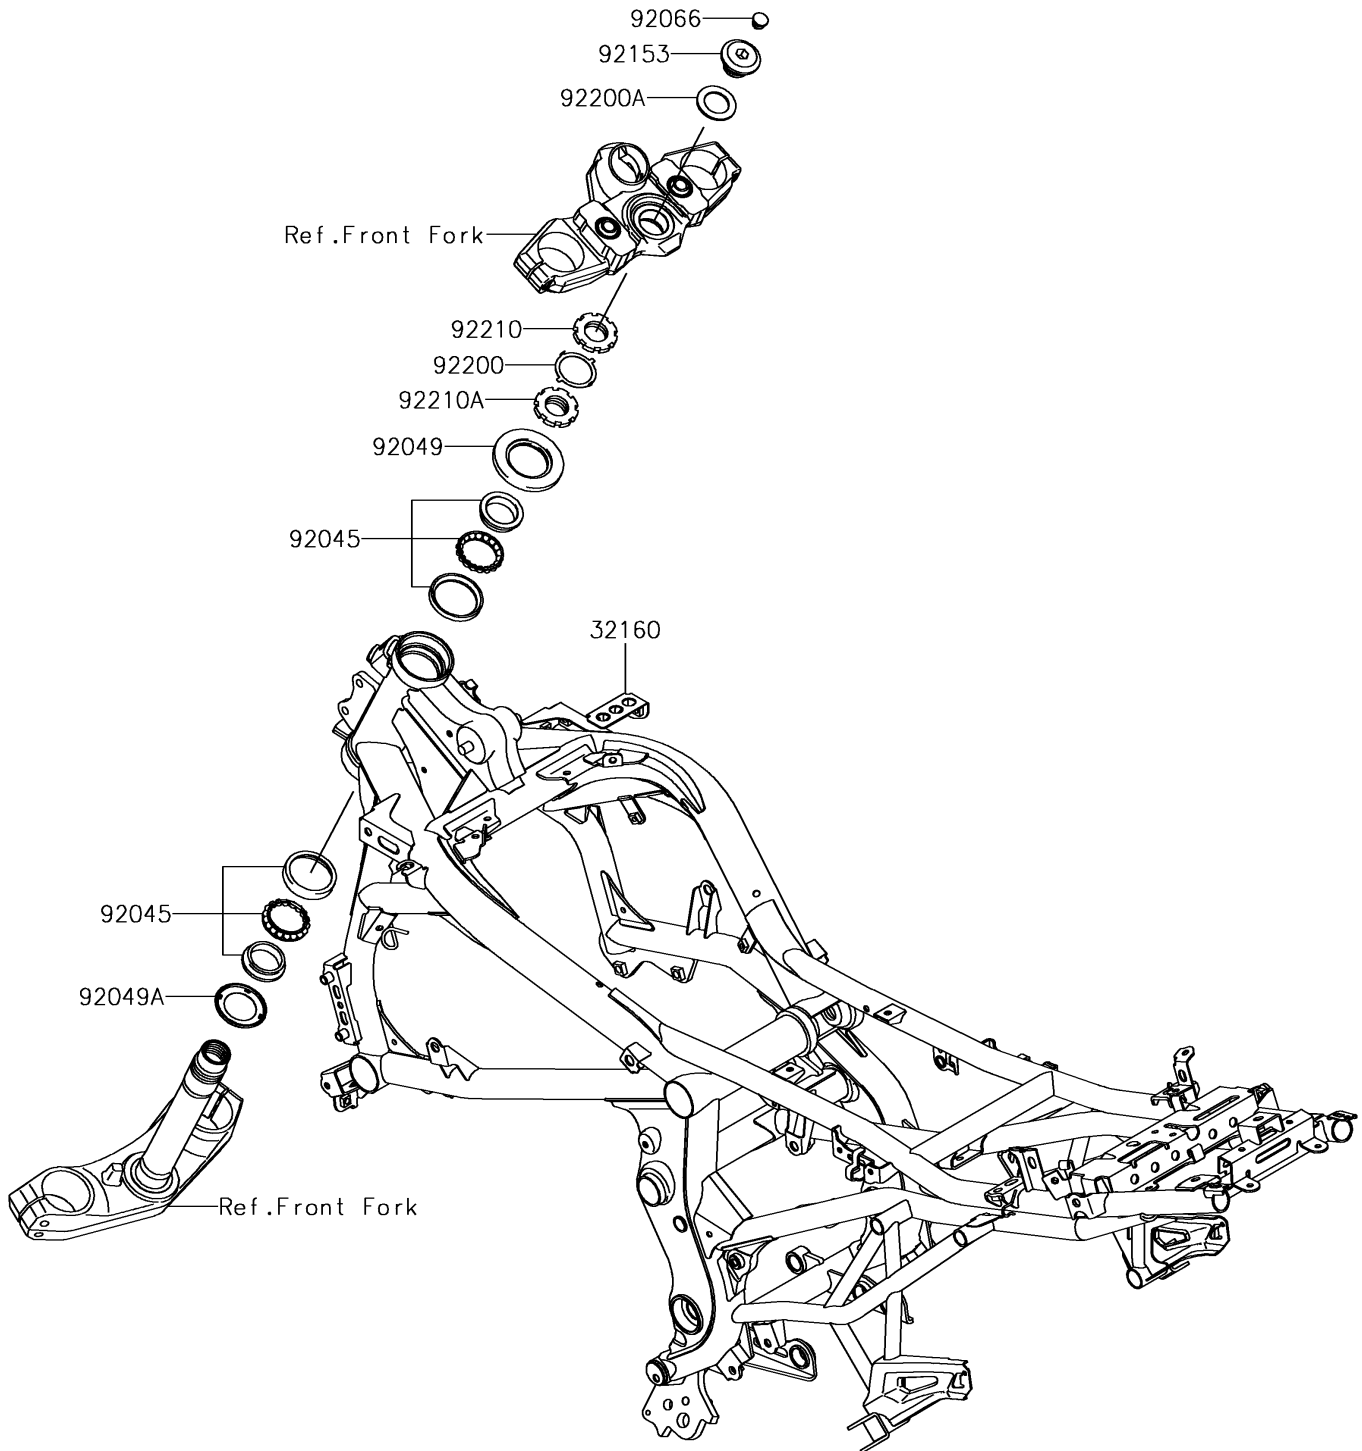

# 2017 Versys 650 ABS PARTS DIAGRAM

Frame

F2120

## 2017 Versys 650 ABS PARTS LIST

### Frame

ITEM NAME	PART NUMBER	QUANTITY
FRAME-COMP,F.S.BLACK (Ref # 32160)	32160-0741-18R	1
BEARING-BALL,SF07A17PX1V1 (Ref # 92045)	92045-1384	2
SEAL-OIL (Ref # 92049)	92049-0131	1
SEAL-OIL (Ref # 92049A)	92049-0137	1
PLUG (Ref # 92066)	92066-0071	1
BOLT,26MM (Ref # 92153)	92153-0474	1
WASHER (Ref # 92200)	92200-0036	1
WASHER,27X42X2.3 (Ref # 92200A)	92200-0753	1
NUT,STEERING STEM,35MM (Ref # 92210)	92210-0534	1
NUT,STEERING STEM,35MM (Ref # 92210A)	92210-0535	1