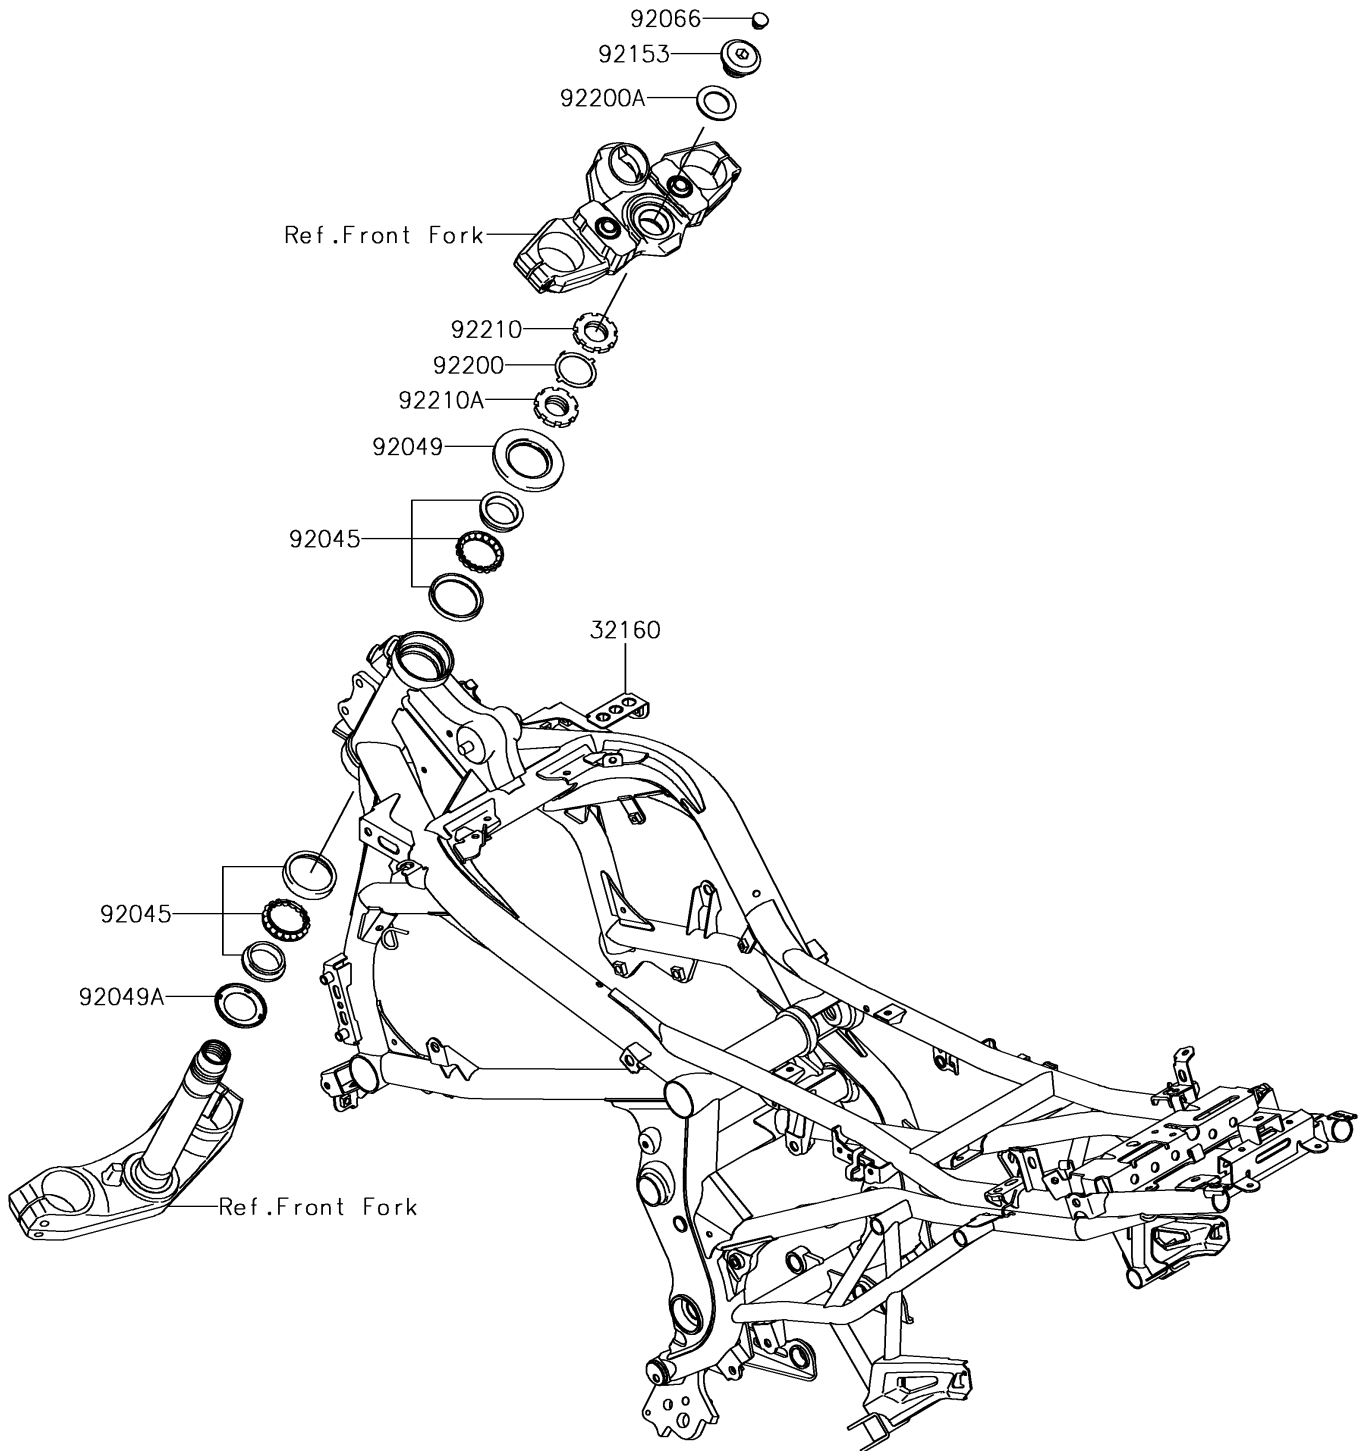

2018 VERSYS® 650 ABS PARTS DIAGRAM

Frame

F2120

2018 VERSYS® 650 ABS PARTS LIST

Frame

ITEM NAME	PART NUMBER	QUANTITY
FRAME-COMP,F.S.BLACK (Ref # 32160)	32160-0741-18R	1
BEARING-BALL,SF07A17PX1V1 (Ref # 92045)	92045-1384	2
SEAL-OIL (Ref # 92049)	92049-0131	1
SEAL-OIL (Ref # 92049A)	92049-0137	1
PLUG (Ref # 92066)	92066-0071	1
BOLT,26MM (Ref # 92153)	92153-0474	1
WASHER (Ref # 92200)	92200-0036	1
WASHER,27X42X2.3 (Ref # 92200A)	92200-0753	1
NUT,STEERING STEM,35MM (Ref # 92210)	92210-0534	1
NUT,STEERING STEM,35MM (Ref # 92210A)	92210-0535	1