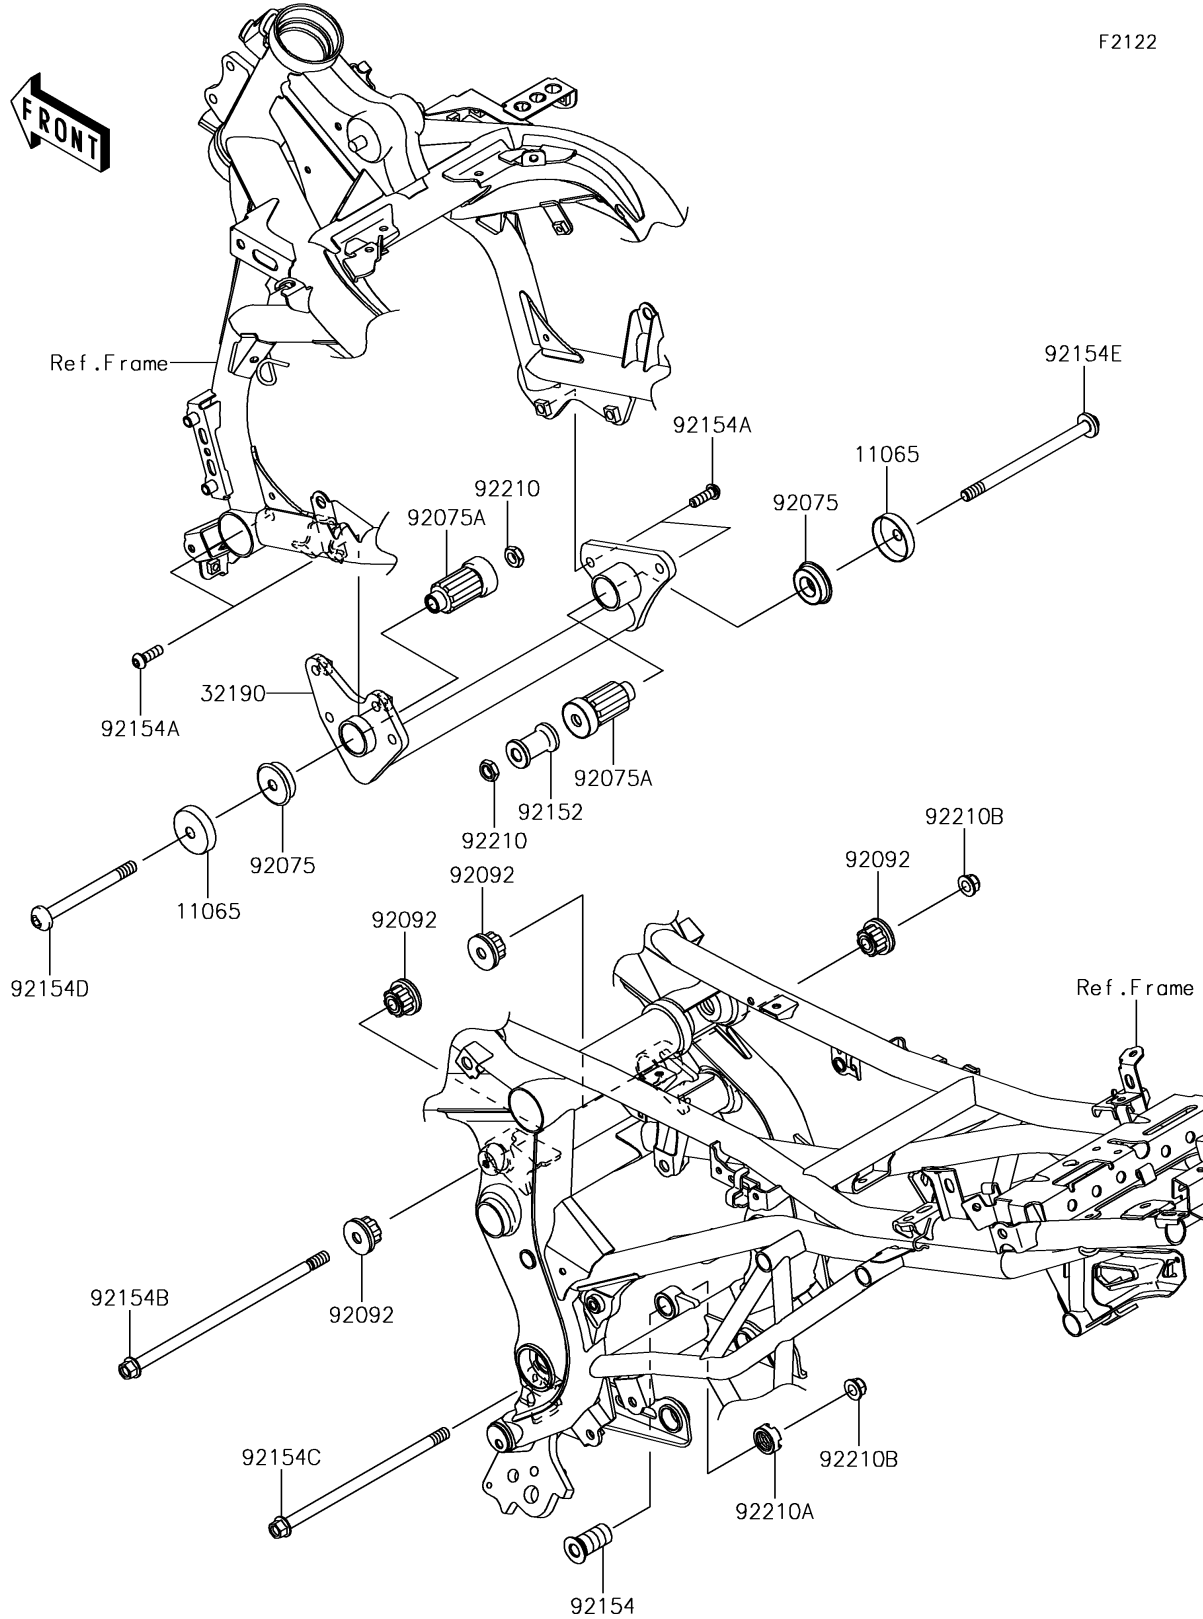

# 2017 Versys 650 ABS PARTS DIAGRAM

Engine Mount

## 2017 Versys 650 ABS PARTS LIST

### Engine Mount

ITEM NAME	PART NUMBER	QUANTITY
CAP,10.5X43X10 (Ref # 11065)	11065-0871	2
BRACKET-ENGINE,FR (Ref # 32190)	32190-0667	1
DAMPER,ENGINE MOUNT (Ref # 92075)	92075-1738	2
DAMPER,ENGINE MOUNT,MAIN (Ref # 92075A)	92075-1739	2
BUSHING-RUBBER (Ref # 92092)	92092-0021	4
COLLAR,10.5X26X40 (Ref # 92152)	92152-1878	1
BOLT,ENGINE MOUNT,18MM (Ref # 92154)	92154-0249	1
BOLT,SOCKET,8X25 (Ref # 92154A)	92154-1485	4
BOLT,FLANGED,10X237 (Ref # 92154B)	92154-1505	1
BOLT,FLANGED,10X200 (Ref # 92154C)	92154-1660	1
BOLT,SOCKET,10X110 (Ref # 92154D)	92154-1671	1
BOLT,SOCKET,10X150 (Ref # 92154E)	92154-1672	1
NUT,LOCK,10MM (Ref # 92210)	92210-0784	2
NUT,CASTLE,18MM (Ref # 92210A)	92210-0963	1
NUT,LOCK,FLANGED,10MM (Ref # 92210B)	92210-1081	2