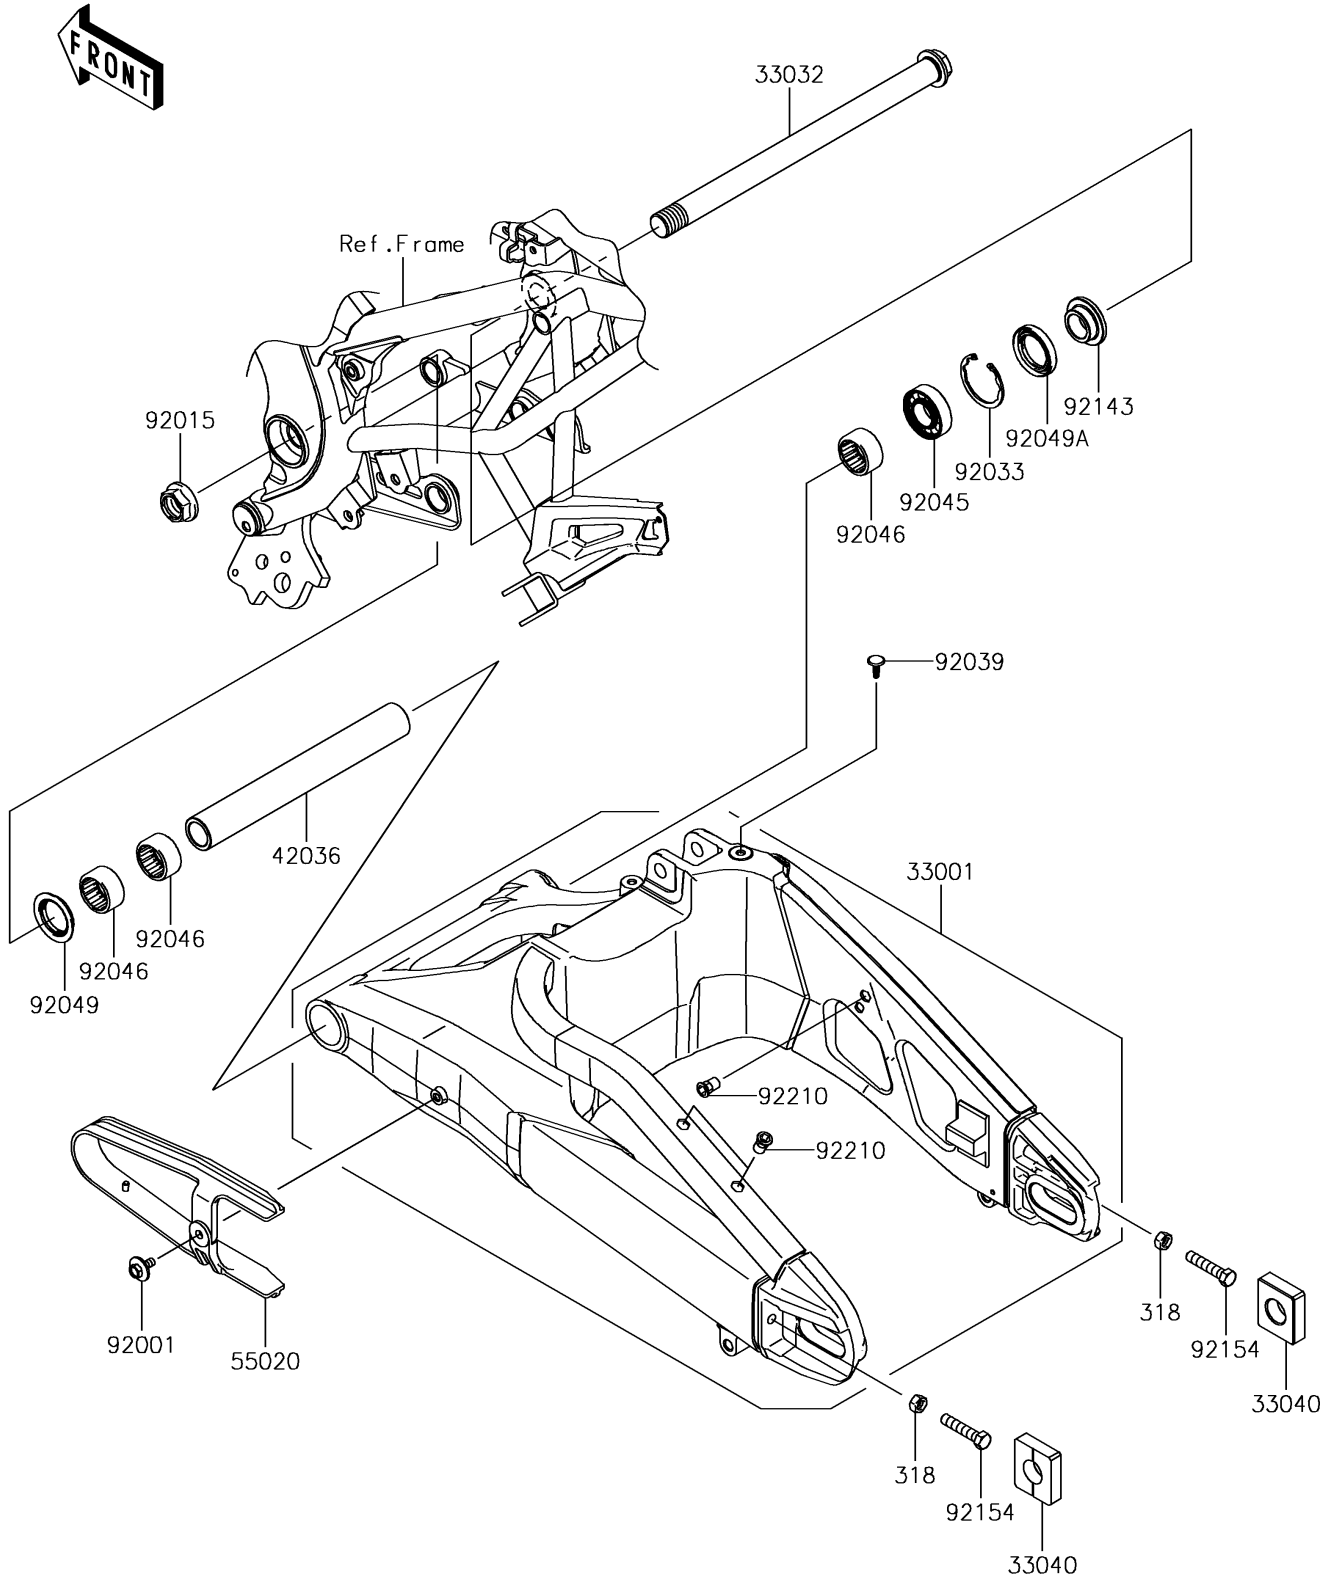

2017 Versys 650 ABS PARTS DIAGRAM

Swingarm

F2141

2017 Versys 650 ABS PARTS LIST

Swingarm

ITEM NAME	PART NUMBER	QUANTITY
NUT-HEX-SMALL,8MM (Ref # 318)	318BA0800	2
ARM-COMP-SWING,F.S.BLACK (Ref # 33001)	33001-0651-18R	1
SHAFT-SWING ARM,20X300 (Ref # 33032)	33032-0041	1
ADJUSTER-CHAIN (Ref # 33040)	33040-1109	2
SLEEVE,SWING ARM,L=219.5 (Ref # 42036)	42036-0066	1
GUARD,CHAIN (Ref # 55020)	55020-0234	1
BOLT,6X16 (Ref # 92001)	92001-1950	1
NUT,FLANGED,20MM (Ref # 92015)	92015-1724	1
RING-SNAP,42MM (Ref # 92033)	92033-1041	1
RIVET (Ref # 92039)	92039-3787	1
BEARING-BALL,6004UL11 (Ref # 92045)	92045-0017	1
BEARING-NEEDLE,7E-HVS 28X34X17 (Ref # 92046)	92046-0008	3
SEAL-OIL (Ref # 92049)	92049-0132	1
SEAL-OIL (Ref # 92049A)	92049-0138	1
COLLAR,SWING ARM,RH,L=12.5 (Ref # 92143)	92143-1727	1
BOLT,8X40 (Ref # 92154)	92154-0288	2
NUT,POP,6MM,L=15 (Ref # 92210)	92210-1397	3