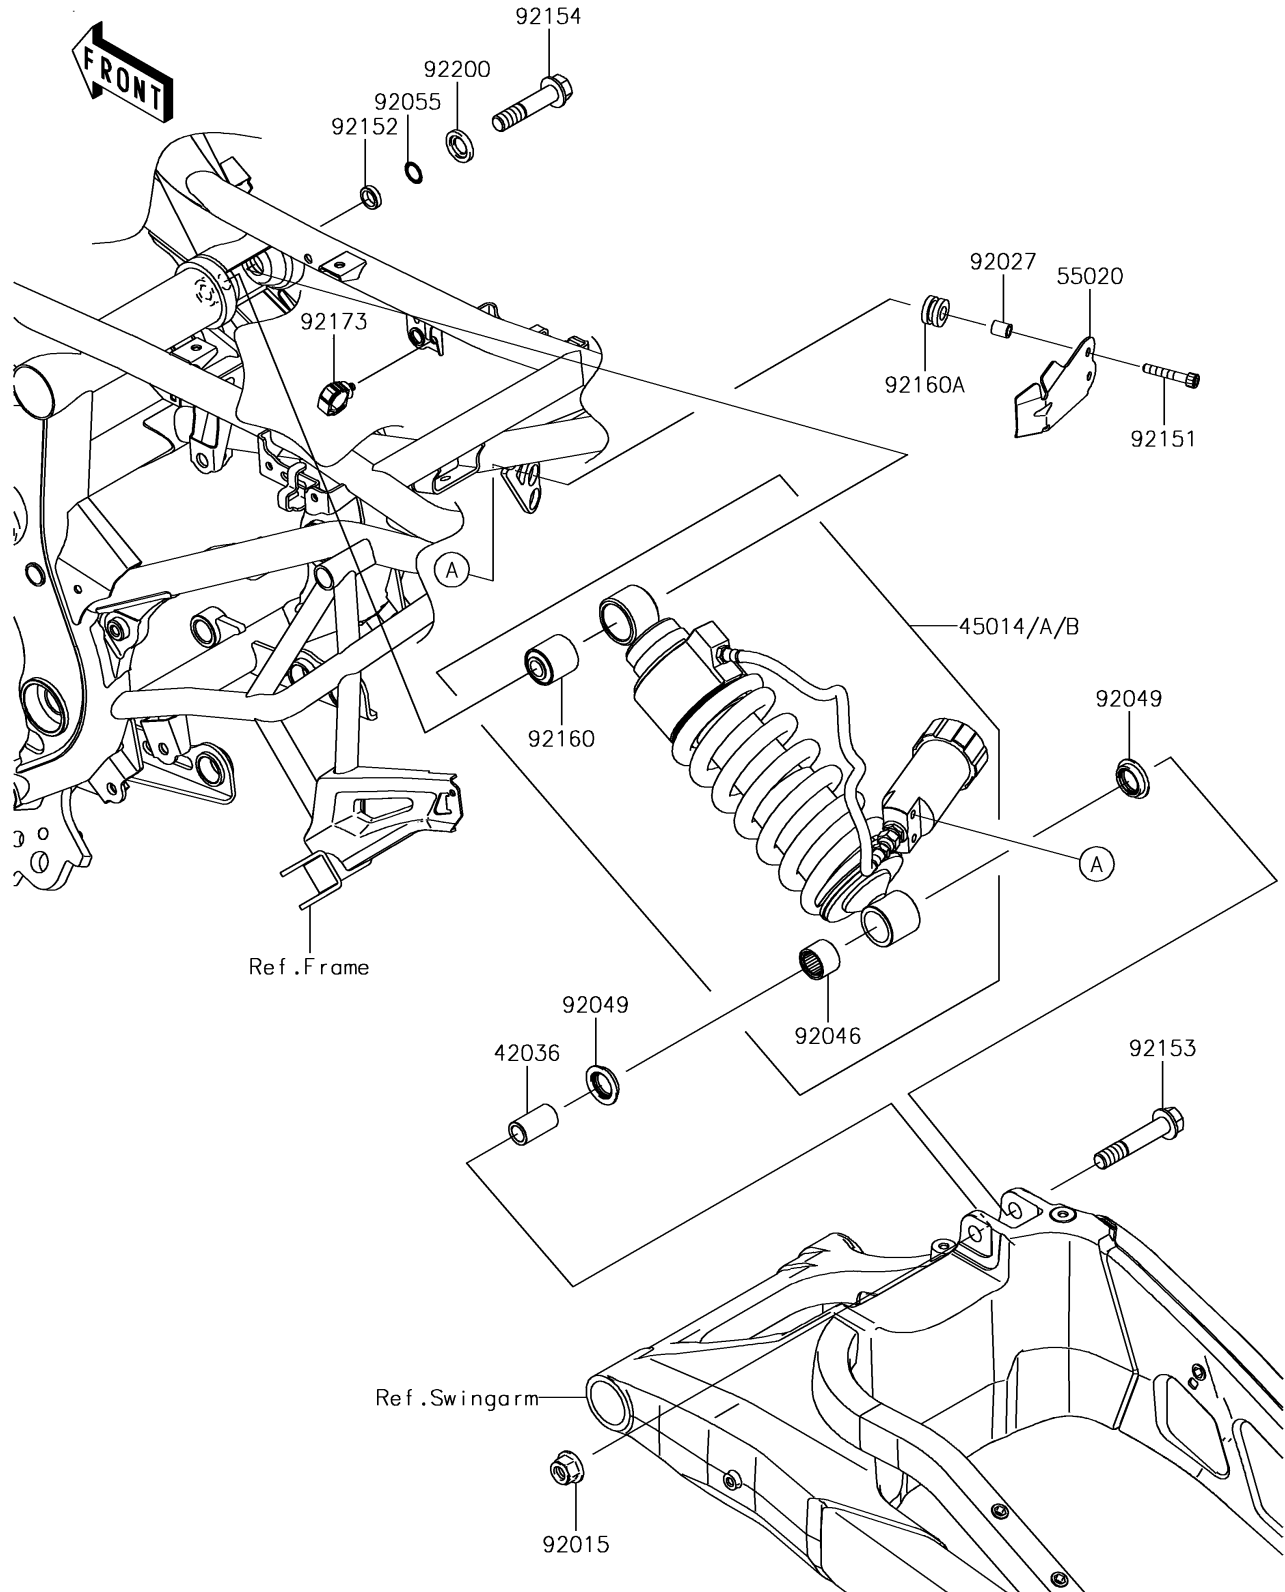

2017 Versys 650 ABS PARTS DIAGRAM

Suspension/Shock Absorber

F2151

2017 Versys 650 ABS PARTS LIST

Suspension/Shock Absorber

ITEM NAME	PART NUMBER	QUANTITY
SLEEVE,12.1X18X32 (Ref # 42036)	42036-0024	1
SHOCKABSORBER,BLACK (Ref # 45014)	45014-0467-10	1
SHOCKABSORBER,G.B.GREEN (Ref # 45014A)	45014-0467-46Y	1
GUARD (Ref # 55020)	55020-0977	1
NUT,LOCK,FLANGED,12MM (Ref # 92015)	92015-1433	1
COLLAR,6.8X10X11.5 (Ref # 92027)	92027-1210	2
BEARING-NEEDLE,SFYZM182417 (Ref # 92046)	92046-1272	1
SEAL-OIL (Ref # 92049)	92049-0133	2
RING-O,11.8X2.4 (Ref # 92055)	92055-0843	1
BOLT,SOCKET,6X35 (Ref # 92151)	92151-1390	2
COLLAR,12.1X16.8X4.4 (Ref # 92152)	92152-0811	1
BOLT,FLANGED,12X65 (Ref # 92153)	92153-1767	1
BOLT,FLANGED,12X55 (Ref # 92154)	92154-0289	1
DAMPER,SHOCKABSORBER (Ref # 92160)	92160-1161	1
DAMPER,10X20X12 (Ref # 92160A)	92160-1167	2
CLAMP,HOLDER CLIP (Ref # 92173)	92173-0868	1
WASHER,12.5X24X3.2 (Ref # 92200)	92200-0519	1