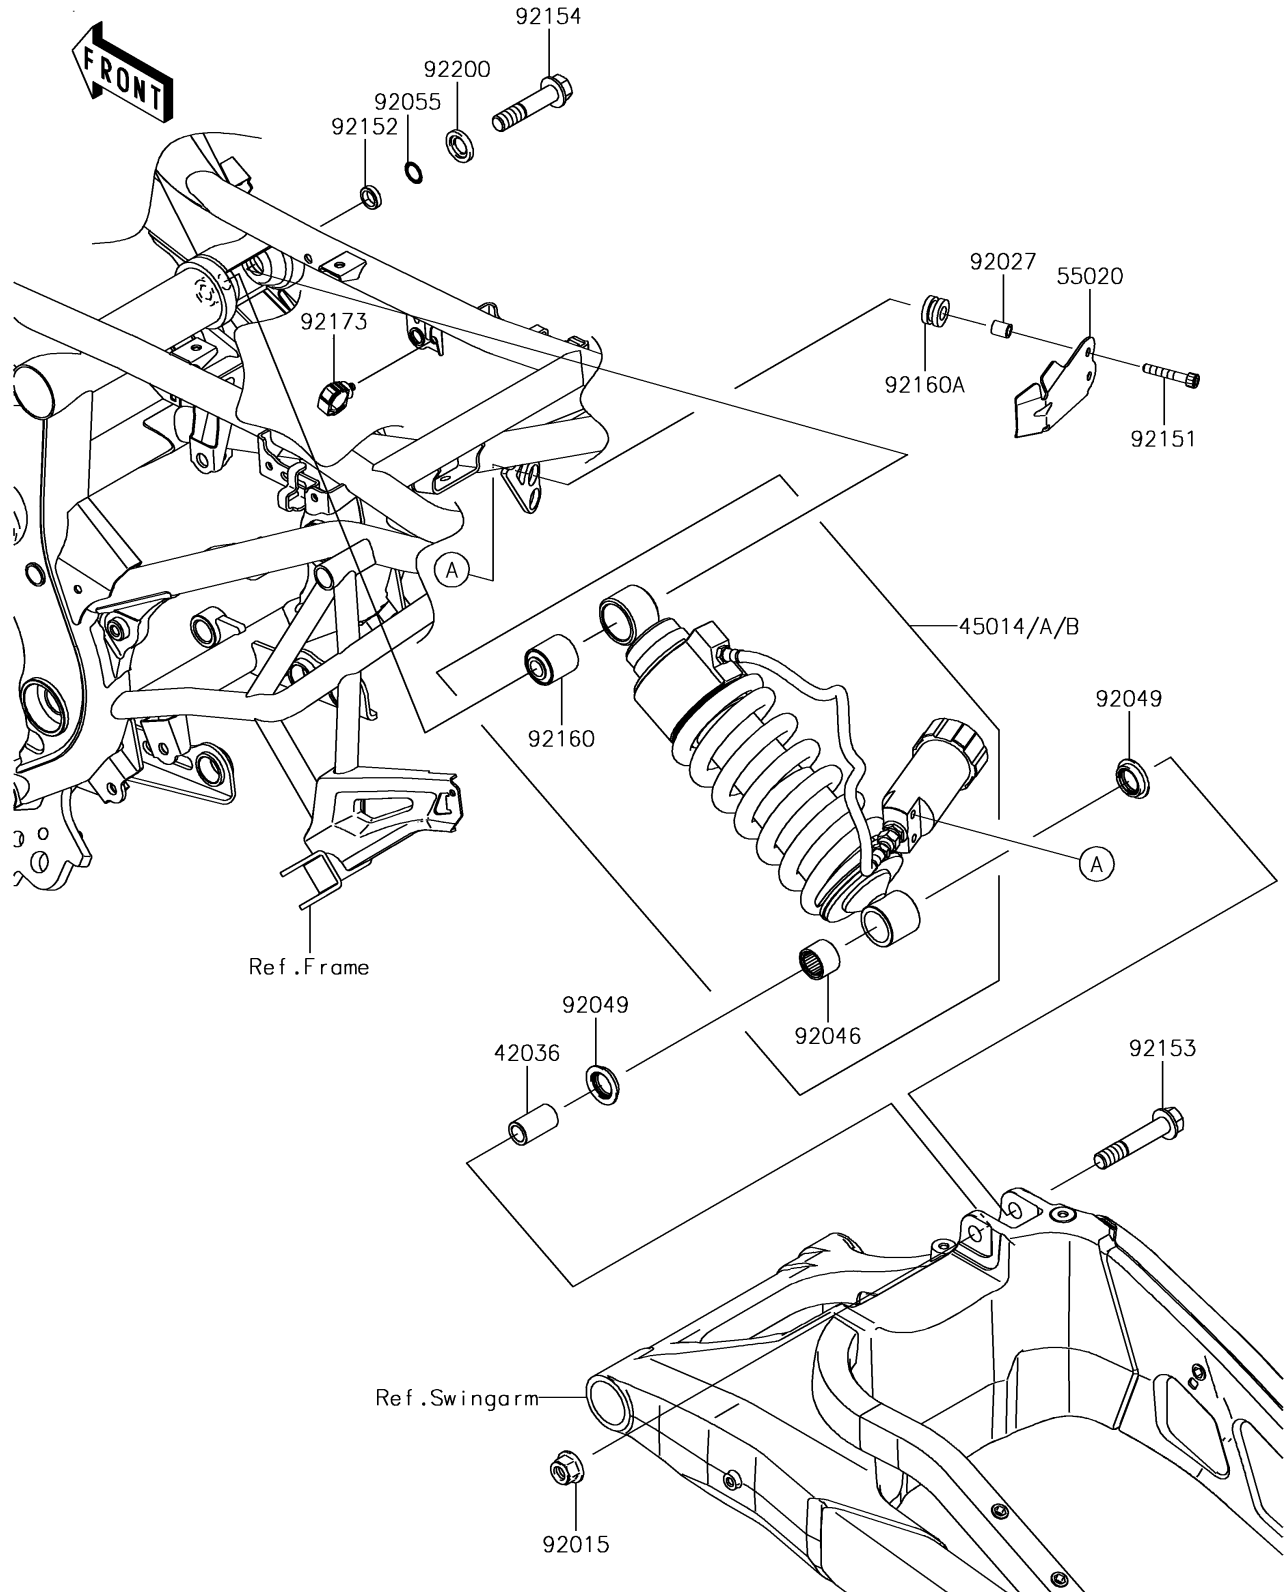

# 2017 Versys 650 ABS PARTS DIAGRAM

Suspension/Shock Absorber

F2151

## 2017 Versys 650 ABS PARTS LIST

### Suspension/Shock Absorber

| ITEM NAME                                | PART NUMBER    | QUANTITY |
|--|----------------|----------|
| SLEEVE,12.1X18X32 (Ref # 42036)          | 42036-0024     | 1        |
| SHOCKABSORBER,G.B.GREEN (Ref # 45014A)   | 45014-0467-46Y | 1        |
| GUARD (Ref # 55020)                      | 55020-0977     | 1        |
| NUT,LOCK,FLANGED,12MM (Ref # 92015)      | 92015-1433     | 1        |
| COLLAR,6.8X10X11.5 (Ref # 92027)         | 92027-1210     | 2        |
| BEARING-NEEDLE,SFYZM182417 (Ref # 92046) | 92046-1272     | 1        |
| SEAL-OIL (Ref # 92049)                   | 92049-0133     | 2        |
| RING-O,11.8X2.4 (Ref # 92055)            | 92055-0843     | 1        |
| BOLT,SOCKET,6X35 (Ref # 92151)           | 92151-1390     | 2        |
| COLLAR,12.1X16.8X4.4 (Ref # 92152)       | 92152-0811     | 1        |
| BOLT,FLANGED,12X65 (Ref # 92153)         | 92153-1767     | 1        |
| BOLT,FLANGED,12X55 (Ref # 92154)         | 92154-0289     | 1        |
| DAMPER,SHOCKABSORBER (Ref # 92160)       | 92160-1161     | 1        |
| DAMPER,10X20X12 (Ref # 92160A)           | 92160-1167     | 2        |
| CLAMP,HOLDER CLIP (Ref # 92173)          | 92173-0868     | 1        |
| WASHER,12.5X24X3.2 (Ref # 92200)         | 92200-0519     | 1        |