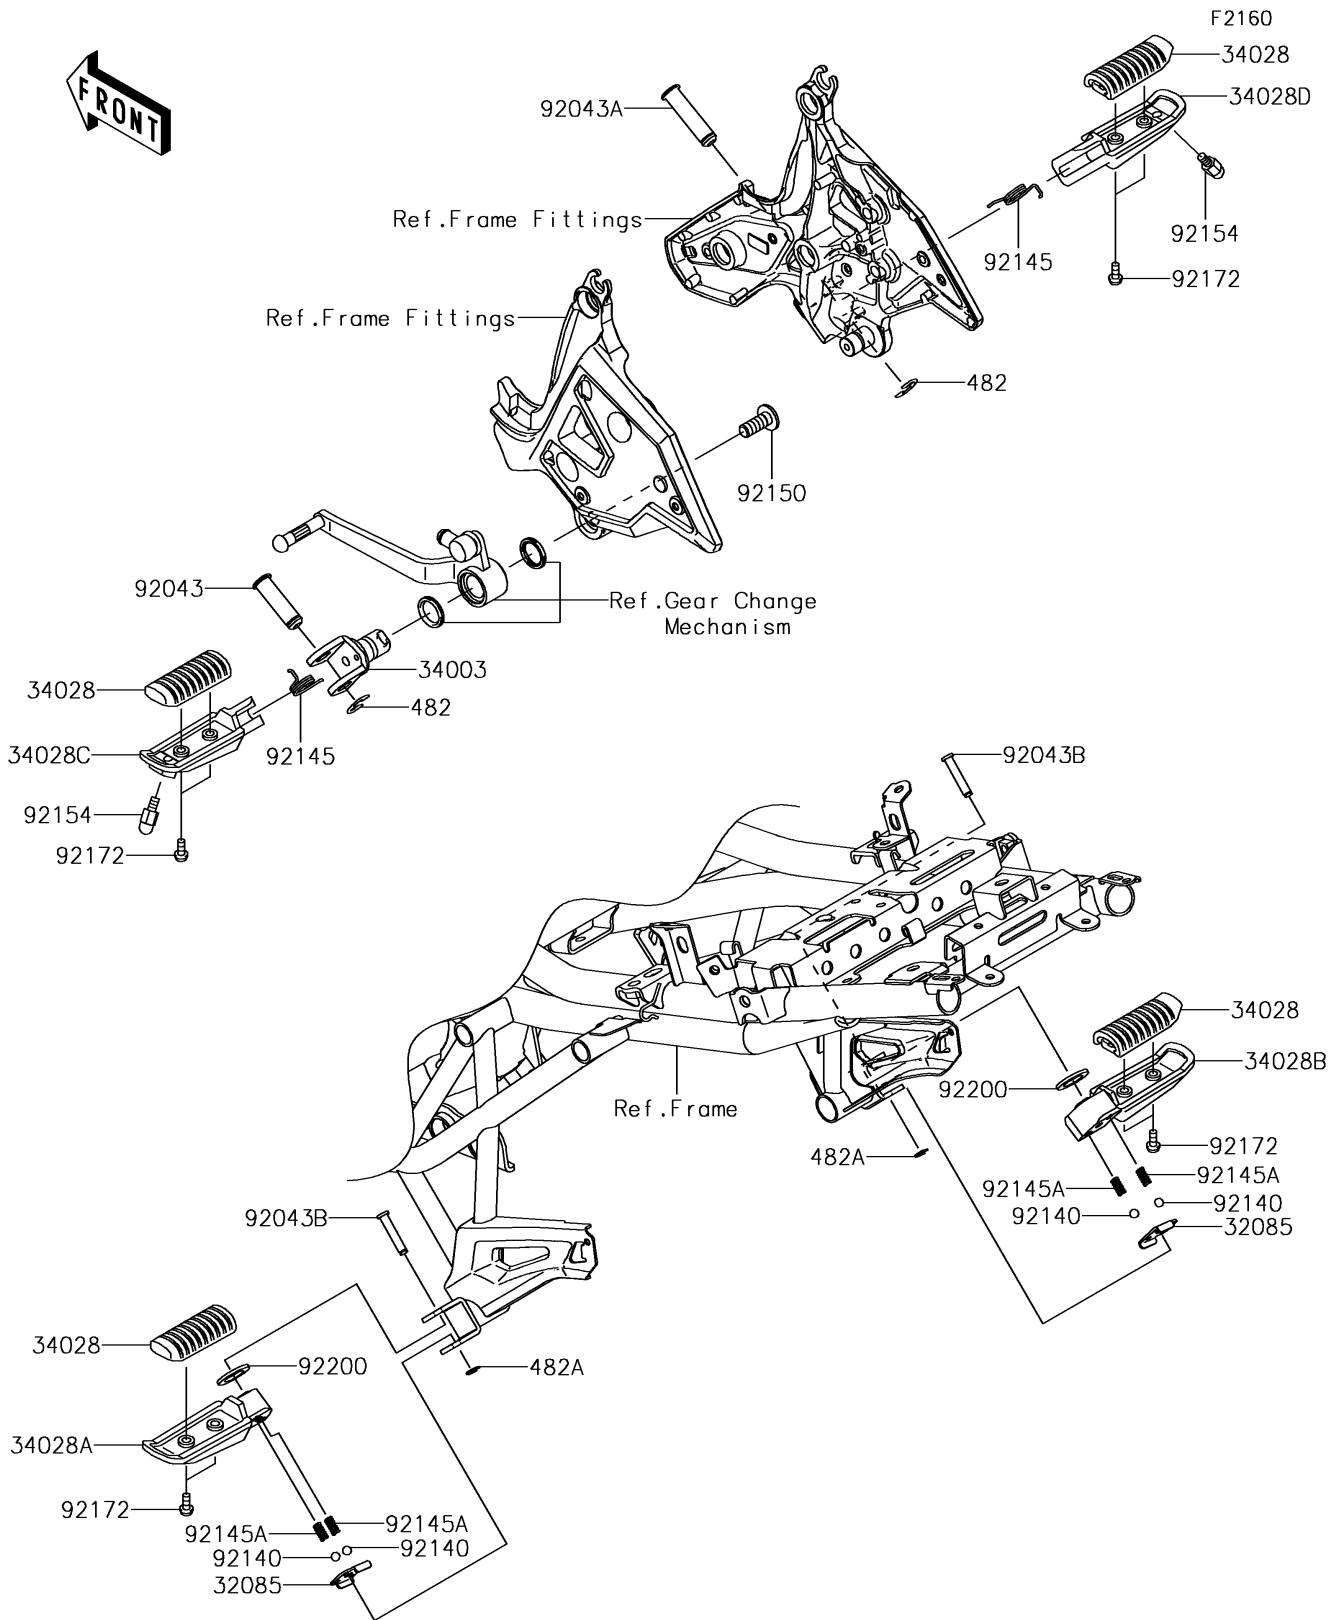

2017 Versys 650 ABS PARTS DIAGRAM

Footrests

2017 Versys 650 ABS PARTS LIST

Footrests

ITEM NAME	PART NUMBER	QUANTITY
STOPPER,REAR STEP (Ref # 32085)	32085-0047	2
HOLDER-STEP,FR,LH (Ref # 34003)	34003-0145	1
STEP,RUBBER (Ref # 34028)	34028-0133	4
STEP,RR,LH (Ref # 34028A)	34028-0314	1
STEP,RR,RH (Ref # 34028B)	34028-0315	1
STEP,FR,LH (Ref # 34028C)	34028-0327	1
STEP,FR,RH (Ref # 34028D)	34028-0328	1
CIRCLIP-TYPE-E,10MM (Ref # 482)	482EA0100	2
CIRCLIP-TYPE-E (Ref # 482A)	482EA5000	2
PIN,12X37 (Ref # 92043)	92043-0025	1
PIN,12X37.5 (Ref # 92043A)	92043-0026	1
PIN,6X34 (Ref # 92043B)	92043-1271	2
BALL,6.35MM (Ref # 92140)	92140-0008	4
SPRING,STEP RETURN (Ref # 92145)	92145-0723	2
SPRING (Ref # 92145A)	92145-1319	4
BOLT,SOCKET,10X25 (Ref # 92150)	92150-1268	1
BOLT,BANK SENSOR (Ref # 92154)	92154-0838	2
SCREW-PAN-WP-CROS,5X14 (Ref # 92172)	92172-0473	8
WASHER,16X26X2.3 (Ref # 92200)	92200-0043	2