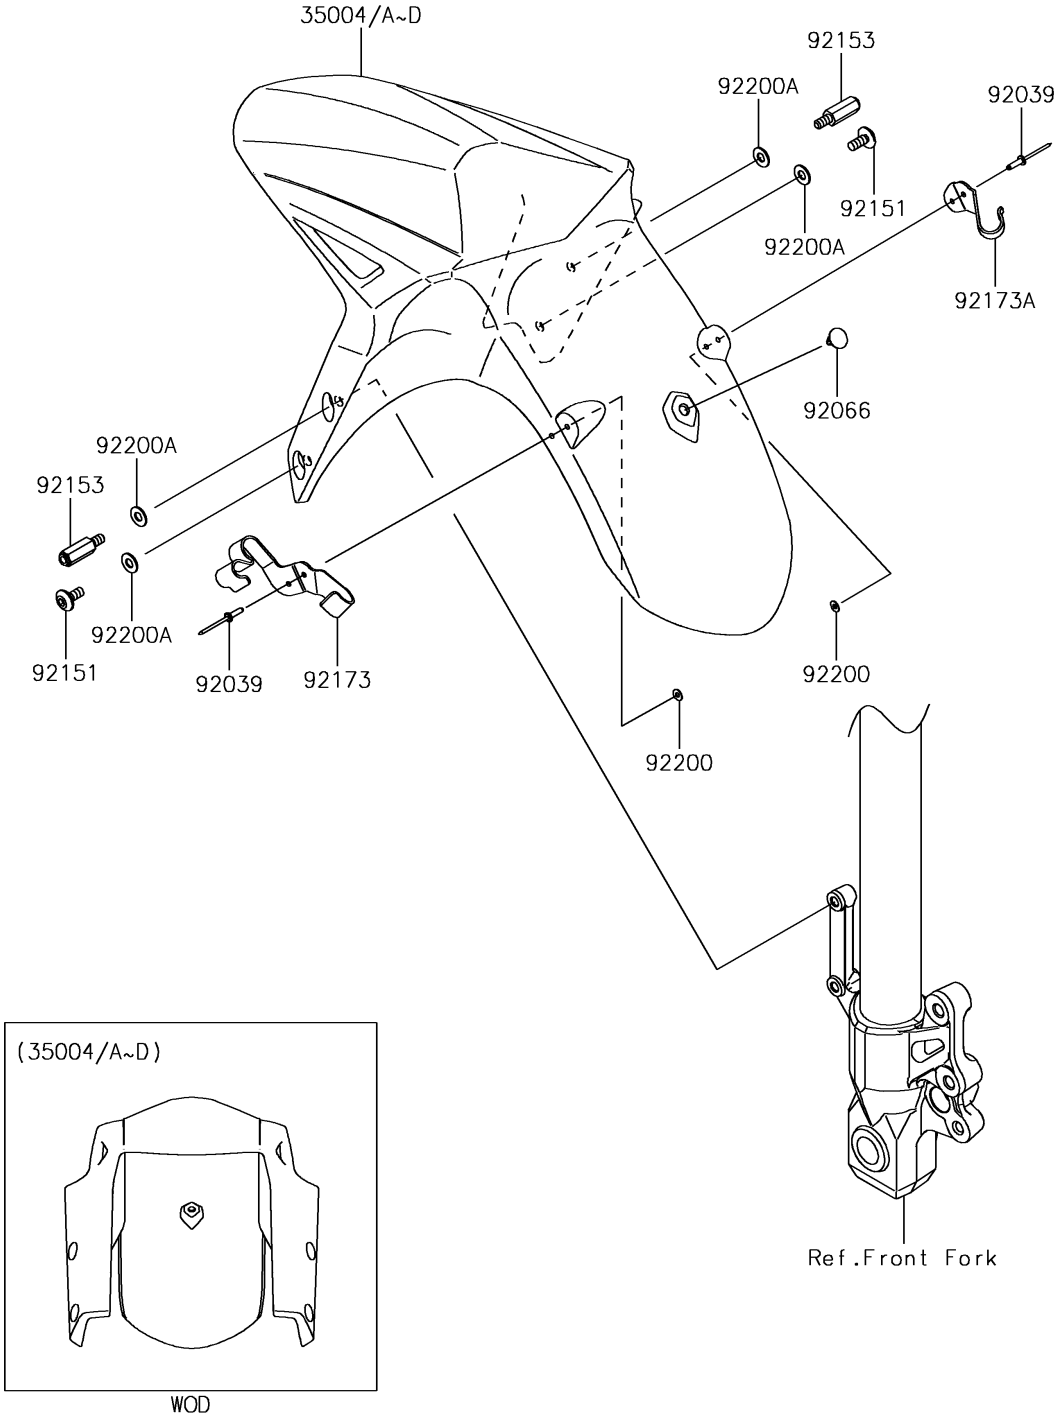

# 2017 Versys 650 ABS PARTS DIAGRAM

Front Fender(s)

F2171

## 2017 Versys 650 ABS PARTS LIST

### Front Fender(s)

ITEM NAME	PART NUMBER	QUANTITY
FENDER-FRONT,C.L.GREEN (Ref # 35004A)	35004-0340-51P	1
RIVET (Ref # 92039)	92039-0705	4
PLUG,ANCHOR CLIP (Ref # 92066)	92066-0741	1
BOLT,SOCKET,6X14 (Ref # 92151)	92151-1654	2
BOLT,6MM (Ref # 92153)	92153-1533	2
CLAMP,FENDER,LH (Ref # 92173)	92173-1286	1
CLAMP,FENDER,RH (Ref # 92173A)	92173-1287	1
WASHER,3.3X8X0.5 (Ref # 92200)	92200-0514	4
WASHER,6.5X14X1 (Ref # 92200A)	92200-1388	4