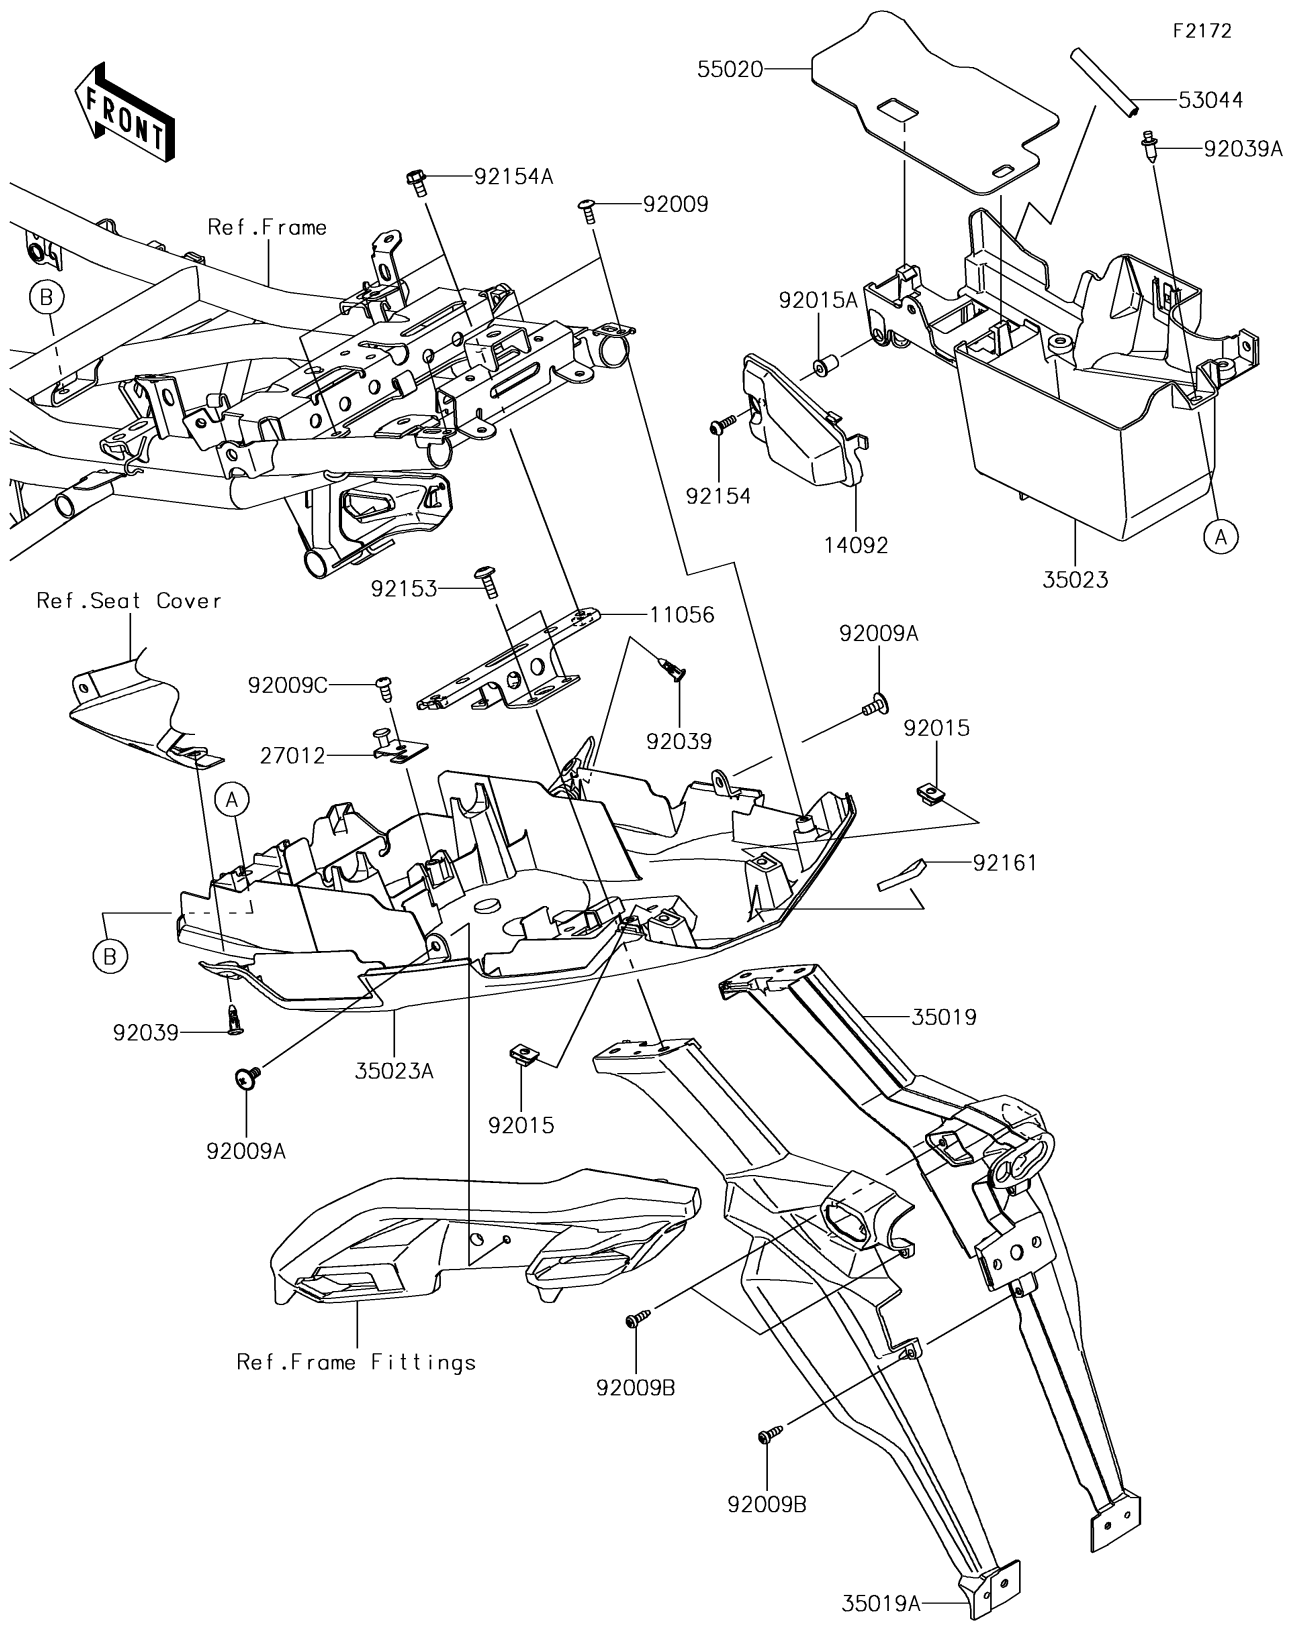

# 2017 Versys 650 ABS PARTS DIAGRAM

Rear Fender(s)

## 2017 Versys 650 ABS PARTS LIST

### Rear Fender(s)

ITEM NAME	PART NUMBER	QUANTITY
BRACKET,FLAP (Ref # 11056)	11056-3973	1
COVER,SWITCH MAINTEN. (Ref # 14092)	14092-0174	1
HOOK (Ref # 27012)	27012-0781	1
FLAP,RR,RH (Ref # 35019)	35019-0586	1
FLAP,RR,LH (Ref # 35019A)	35019-0596	1
FENDER-REAR,FR (Ref # 35023)	35023-0163	1
FENDER-REAR,RR (Ref # 35023A)	35023-0416	1
TRIM,L=65 (Ref # 53044)	53044-0584	1
GUARD,HEAT (Ref # 55020)	55020-0220	1
SCREW,TAPPING,5X14 (Ref # 92009)	92009-1197	2
SCREW,6X14 (Ref # 92009A)	92009-1662	2
SCREW,TAPPING,5X16 (Ref # 92009B)	92009-1984	3
SCREW,6X14 (Ref # 92009C)	92009-3845	1
NUT,5MM (Ref # 92015)	92015-1627	2
NUT,WELL,5MM (Ref # 92015A)	92015-1757	1
RIVET (Ref # 92039)	92039-0709	2
RIVET (Ref # 92039A)	92039-1283	1
BOLT,SOCKET,6X18 (Ref # 92153)	92153-1675	4
BOLT,SOCKET,5X16 (Ref # 92154)	92154-0182	1
BOLT,FLANGED,6X12 (Ref # 92154A)	92154-1050	2
DAMPER,24X66X6.5 (Ref # 92161)	92161-1684	1