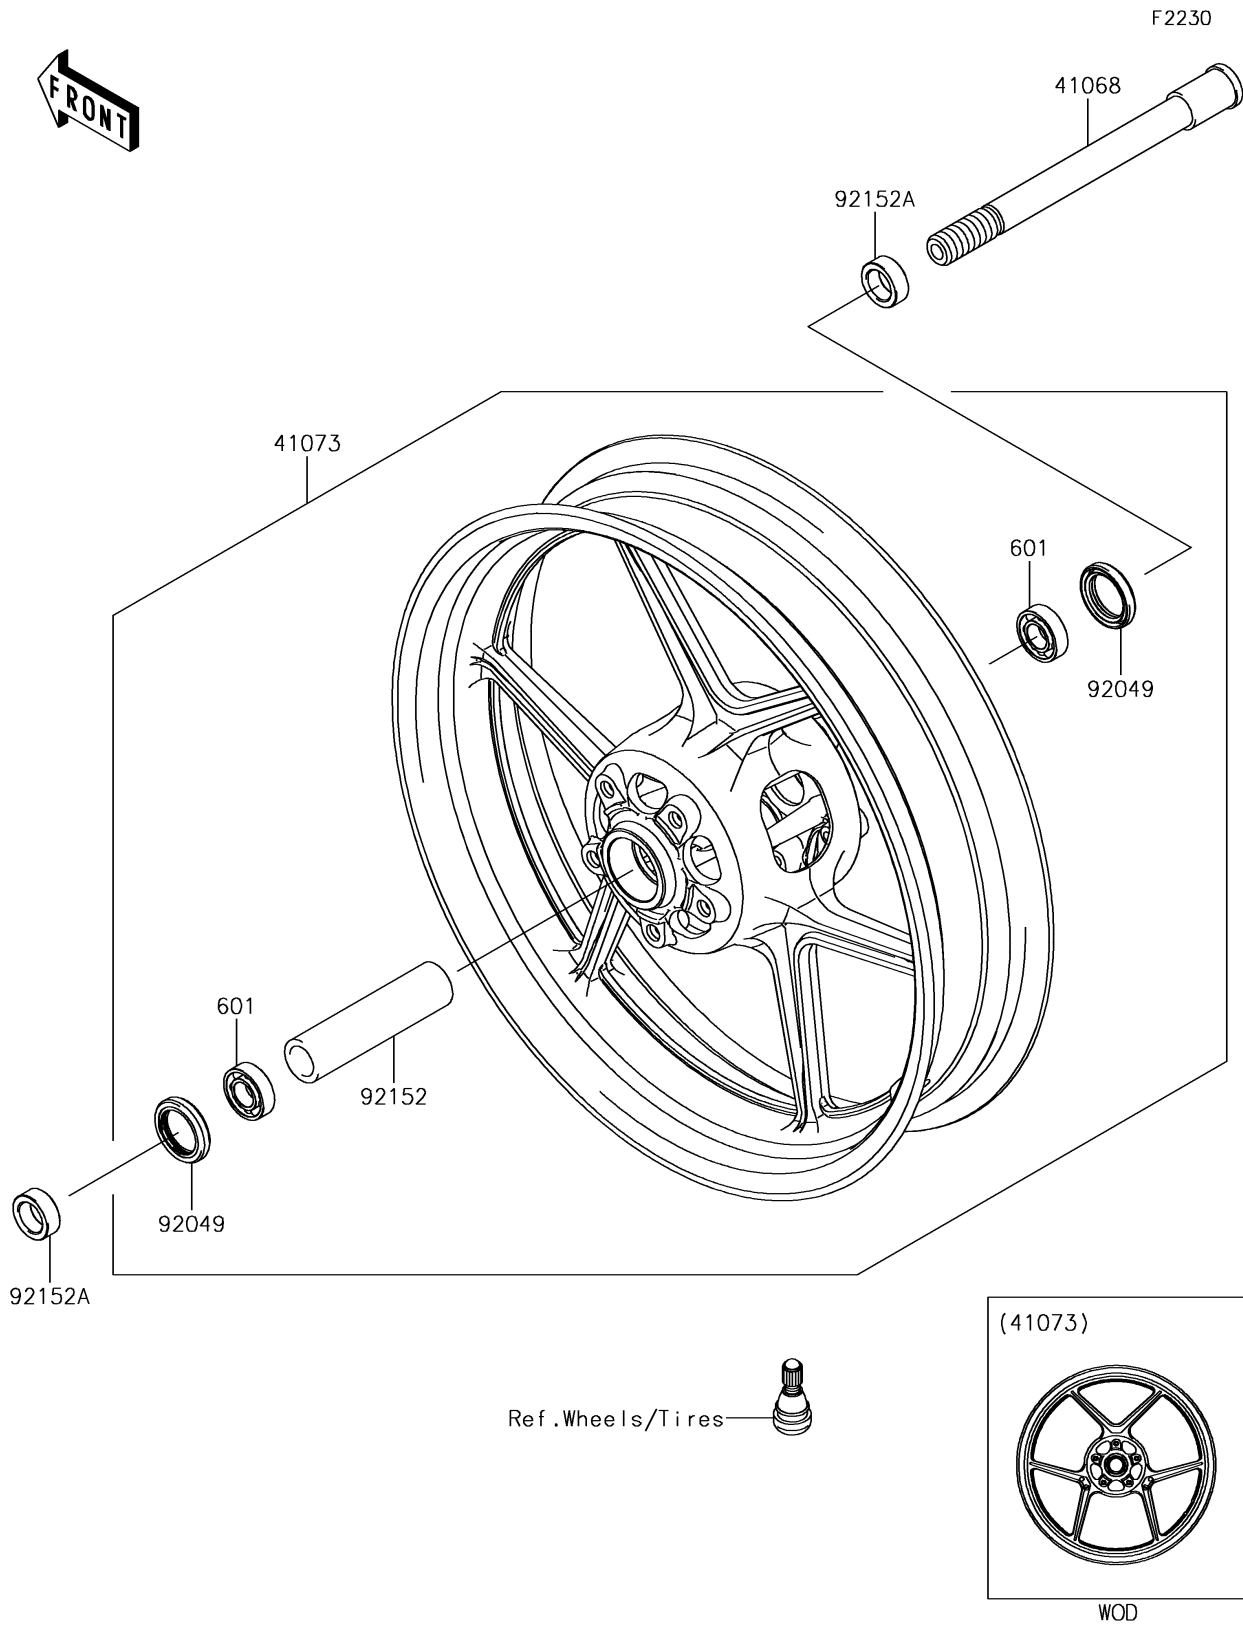

2017 Versys 650 ABS PARTS DIAGRAM

Front Hub

2017 Versys 650 ABS PARTS LIST

Front Hub

ITEM NAME	PART NUMBER	QUANTITY
AXLE,FR (Ref # 41068)	41068-0606	1
WHEEL-ASSY,FR,G.BLACK (Ref # 41073)	41073-0655-QT	1
BEARING-BALL,#6004UUC3 (Ref # 601)	601B6004UU	2
SEAL-OIL,BJN30427 (Ref # 92049)	92049-0130	2
COLLAR,FR HUB,L=115 (Ref # 92152)	92152-0087	1
COLLAR,20X30X11 (Ref # 92152A)	92152-0828	2