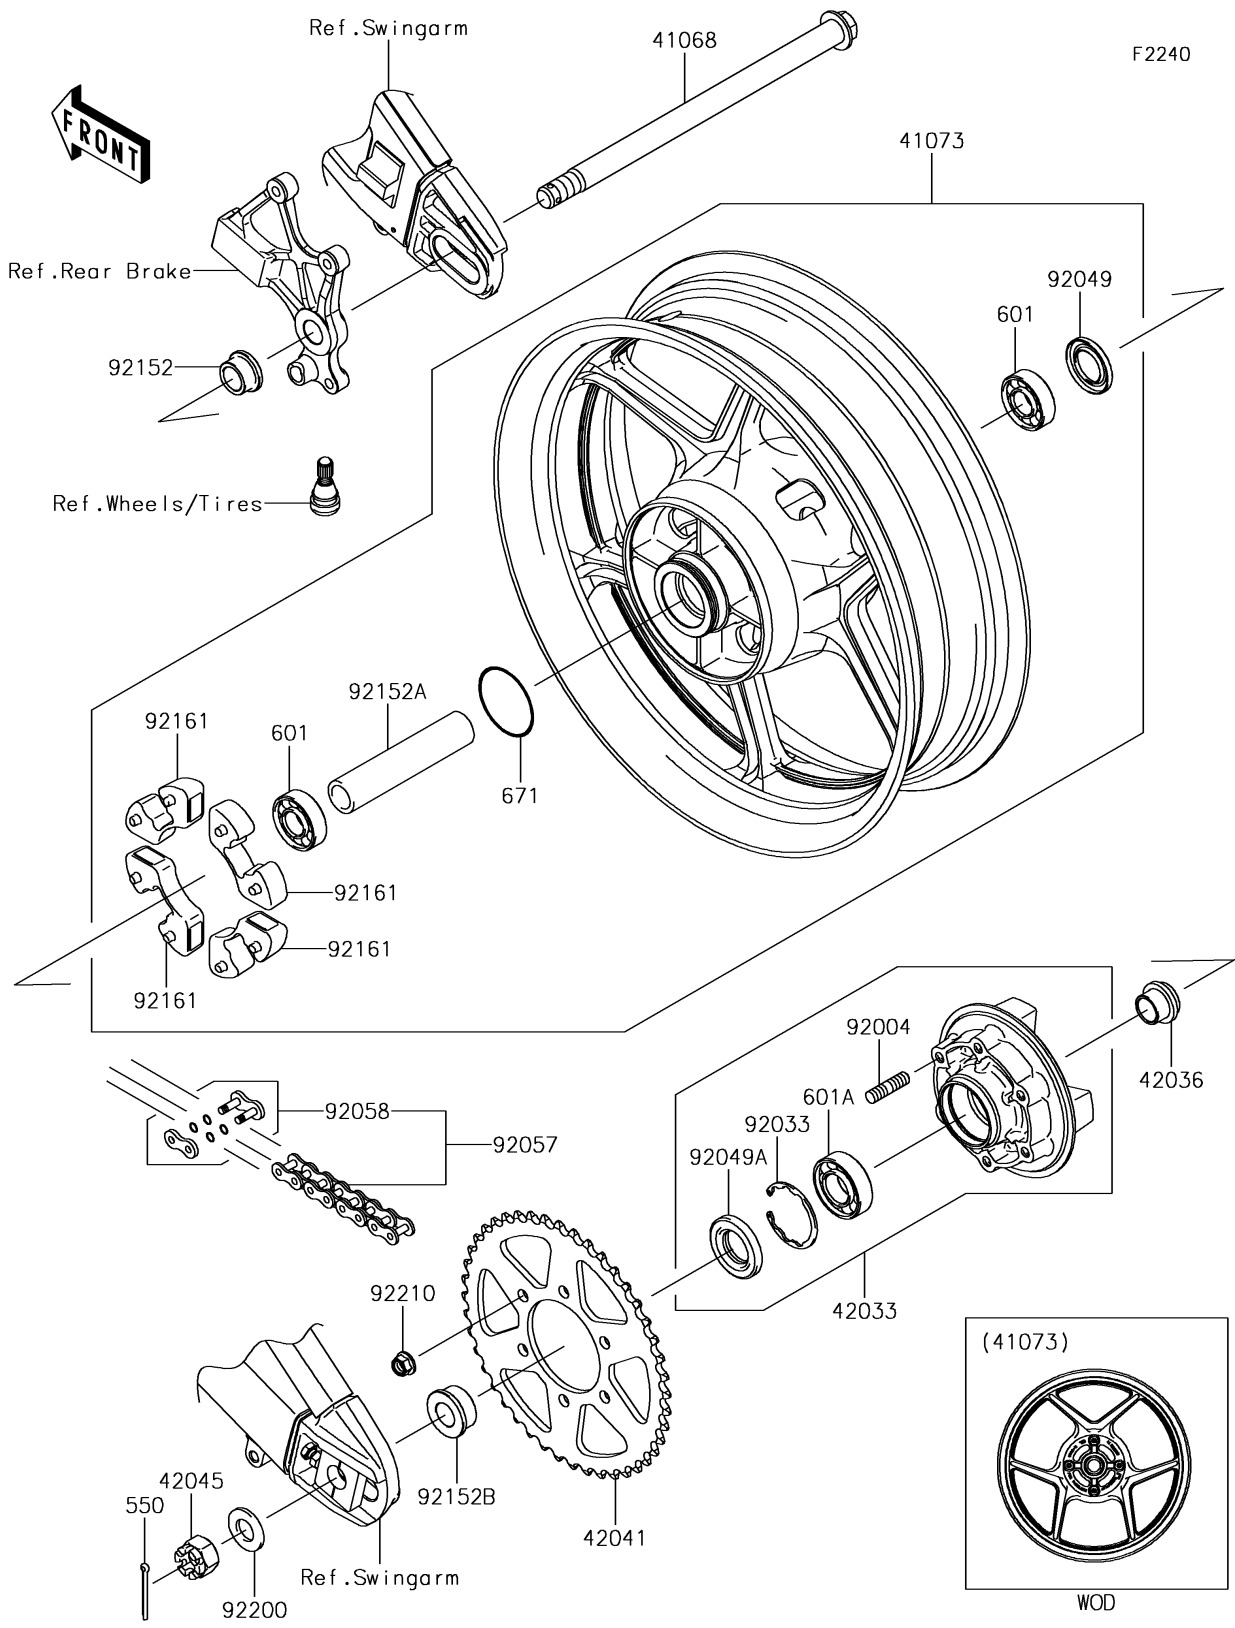

2017 Versys 650 ABS PARTS DIAGRAM

Rear Hub

2017 Versys 650 ABS PARTS LIST

Rear Hub

ITEM NAME	PART NUMBER	QUANTITY
AXLE,RR (Ref # 41068)	41068-0054	1
WHEEL-ASSY,RR,G.BLACK (Ref # 41073)	41073-0658-QT	1
COUPLING-ASSY,RR HUB (Ref # 42033)	42033-0570	1
SLEEVE,RR HUB,L=23 (Ref # 42036)	42036-1251	1
SPROCKET-HUB,46T (Ref # 42041)	42041-0087	1
NUT,CASTLE,18MM (Ref # 42045)	42045-018	1
PIN-COTTER,4.0X40 (Ref # 550)	550AA4040	1
BEARING-BALL,6204UUC3 (Ref # 601)	601B6204UU	2
BEARING-BALL (Ref # 601A)	601B6205UU	1
O RING,60MM (Ref # 671)	671B2560	1
STUD,10X19 (Ref # 92004)	92004-0048	6
RING-SNAP,52MM (Ref # 92033)	92033-1043	1
SEAL-OIL,28 47 5 (Ref # 92049)	92049-0140	1
SEAL-OIL (Ref # 92049A)	92049-1287	1
CHAIN,DRIVE,DID520VP2-TX114L (Ref # 92057)	92057-0678	1
JOINT-CHAIN (Ref # 92058)	92058-0042	1
COLLAR,RR AXLE,RH,L=17 (Ref # 92152)	92152-0302	1
COLLAR,20.2X28X133 (Ref # 92152A)	92152-0748	1
COLLAR,RR AXLE,LH,L=18 (Ref # 92152B)	92152-0822	1
DAMPER,SHOCK,RR HUB (Ref # 92161)	92161-0342	4
WASHER,19X36X3.2 (Ref # 92200)	92200-0296	1
NUT,LOCK,FLANGED,10MM (Ref # 92210)	92210-0276	6