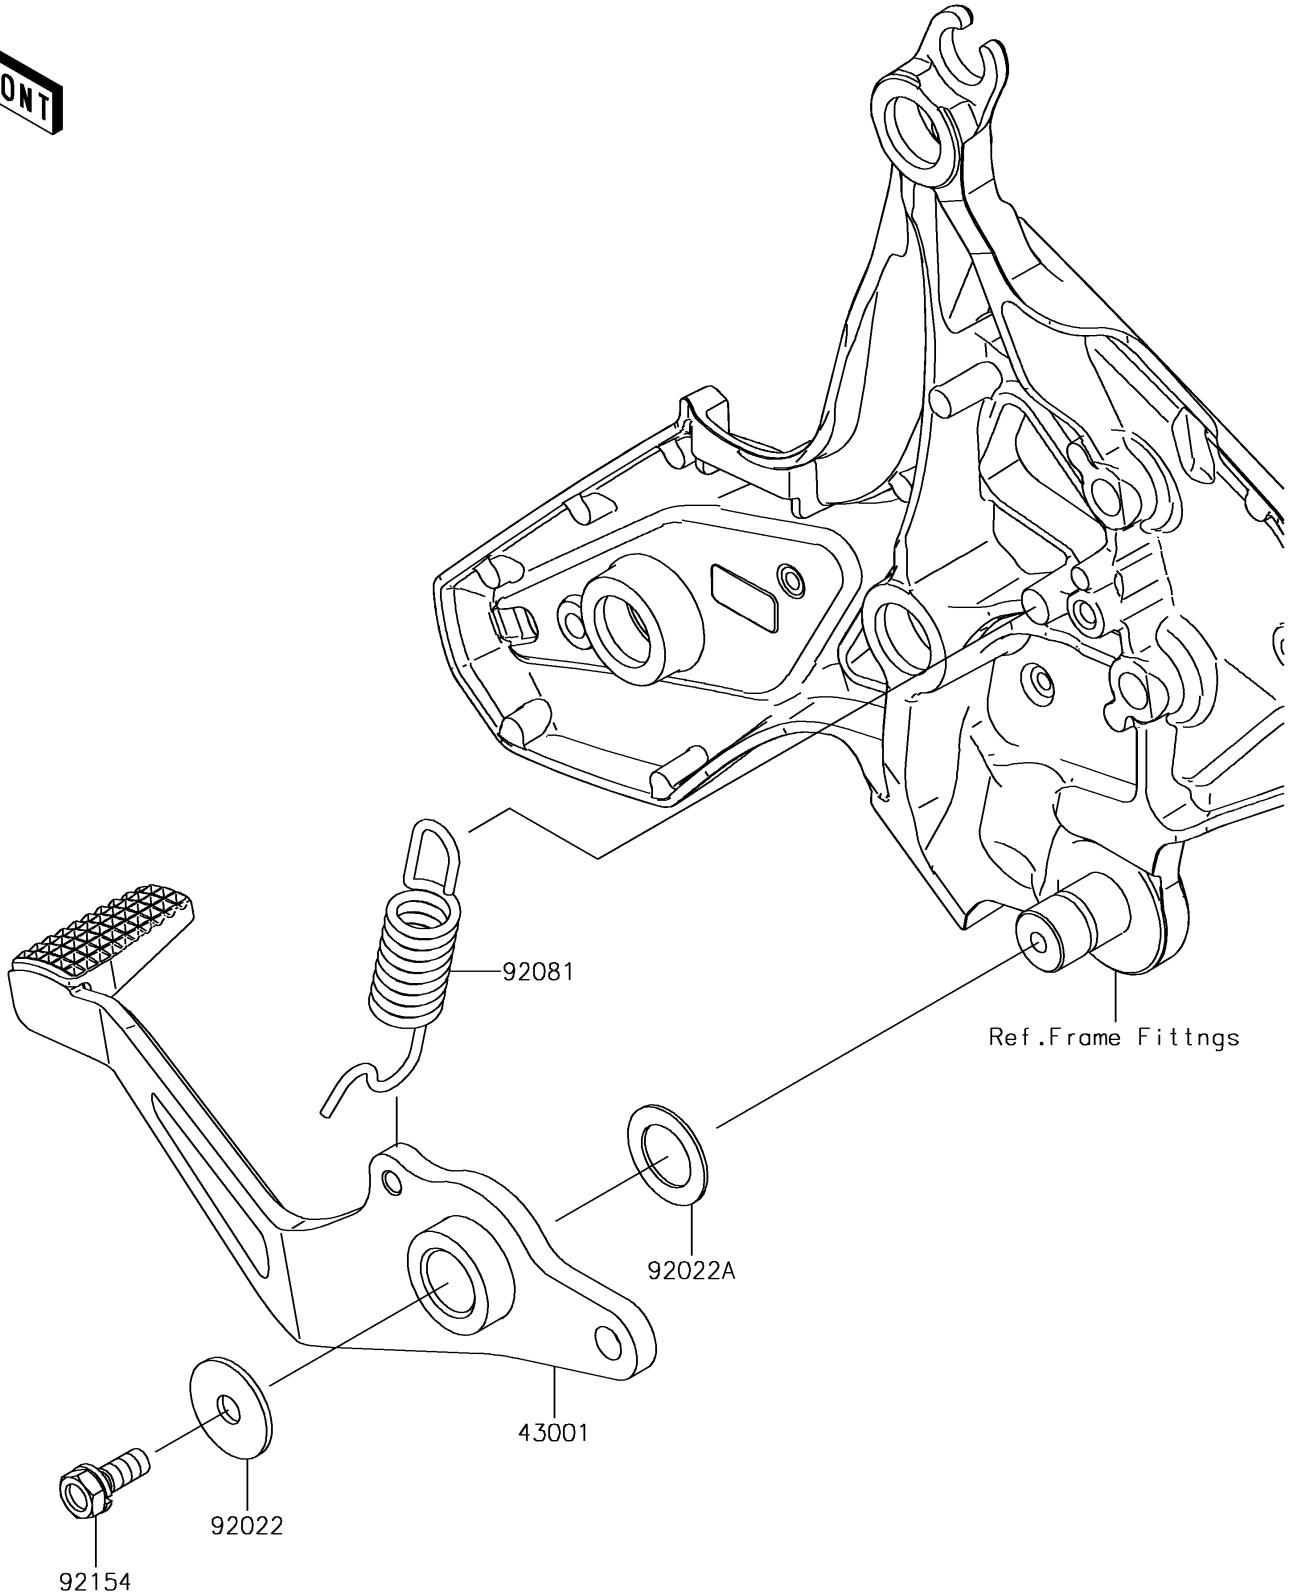

# 2017 Versys 650 ABS PARTS DIAGRAM

Brake Pedal

F2260

## 2017 Versys 650 ABS PARTS LIST

### Brake Pedal

ITEM NAME	PART NUMBER	QUANTITY
LEVER-BRAKE,PEDAL (Ref # 43001)	43001-0745	1
WASHER,7X24X1.6 (Ref # 92022)	92022-228	1
WASHER,15.3X24X1 (Ref # 92022A)	92022-326	1
SPRING,BRAKE PEDAL (Ref # 92081)	92081-1833	1
BOLT,UPSET-WS,6X16 (Ref # 92154)	92154-0935	1