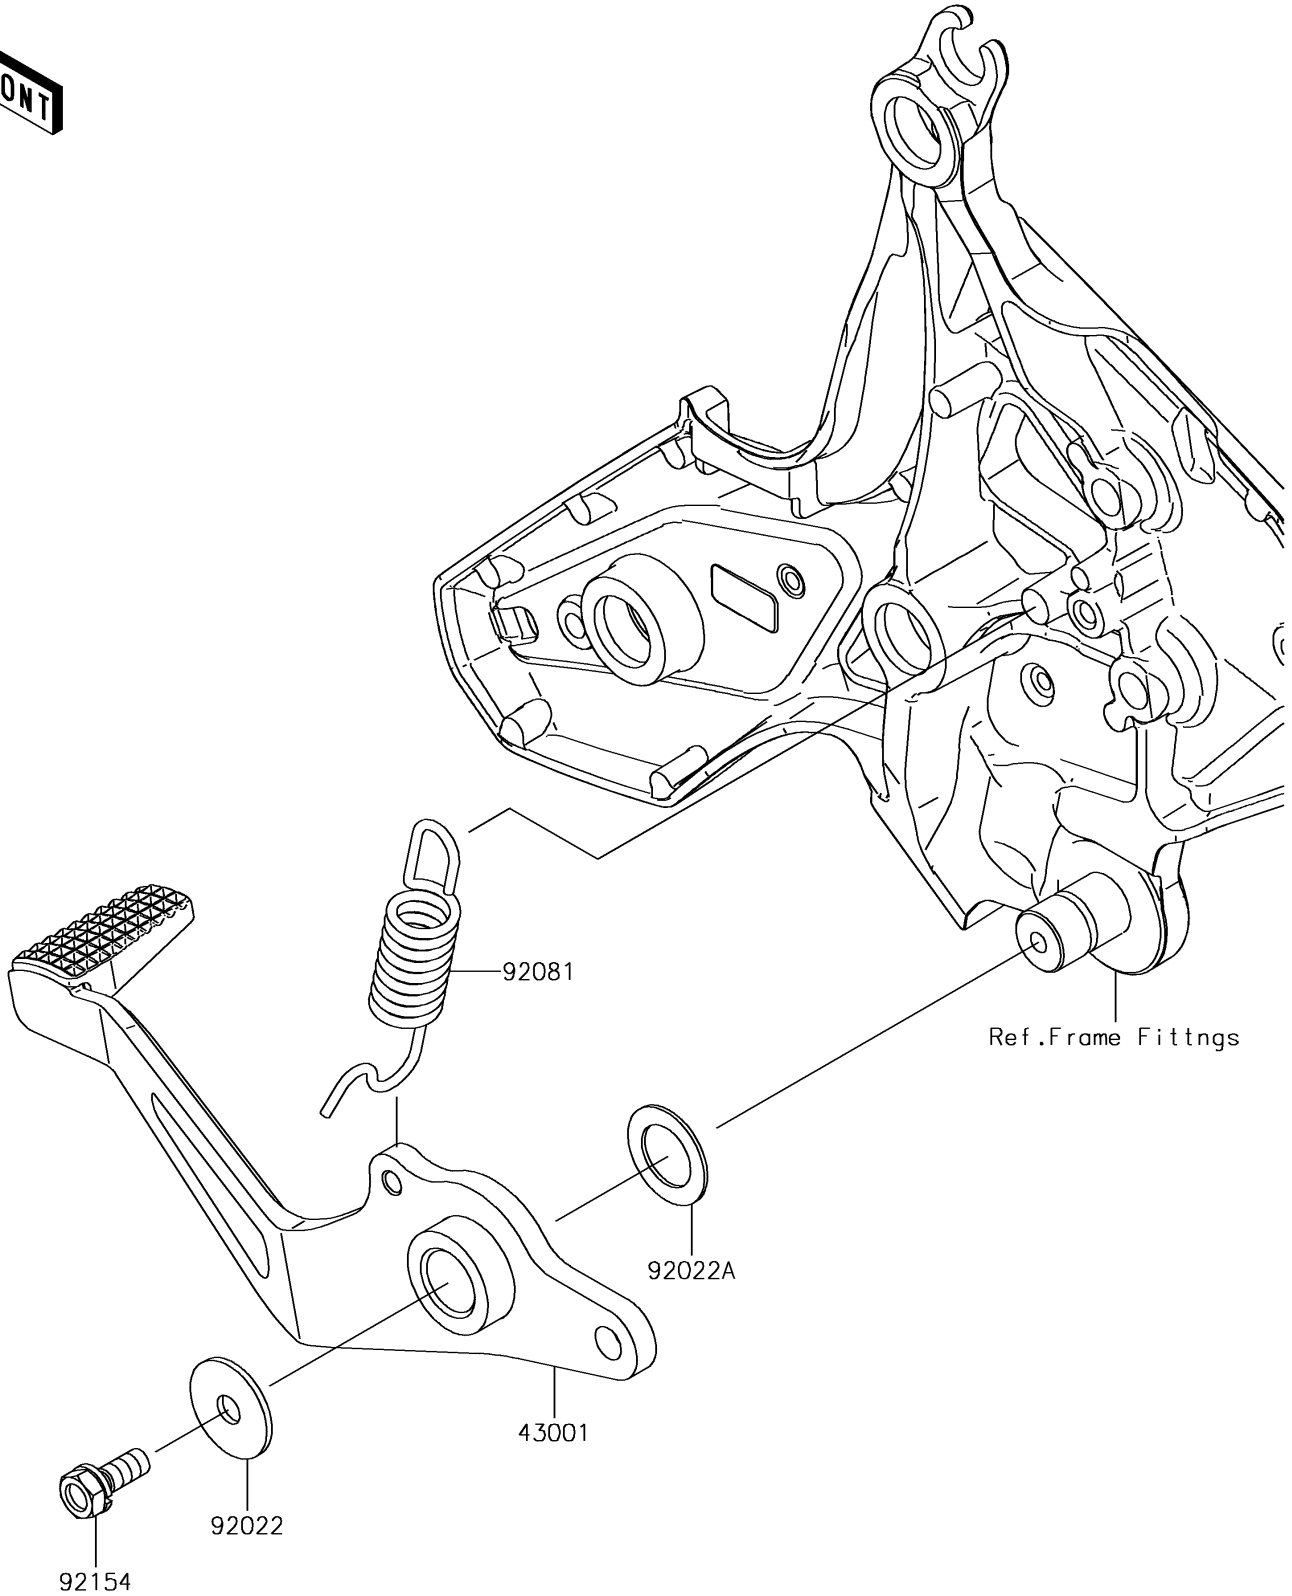

2017 Versys 650 ABS PARTS DIAGRAM

Brake Pedal

F2260

2017 Versys 650 ABS PARTS LIST

Brake Pedal

ITEM NAME	PART NUMBER	QUANTITY
LEVER-BRAKE,PEDAL (Ref # 43001)	43001-0745	1
WASHER,7X24X1.6 (Ref # 92022)	92022-228	1
WASHER,15.3X24X1 (Ref # 92022A)	92022-326	1
SPRING,BRAKE PEDAL (Ref # 92081)	92081-1833	1
BOLT,UPSET-WS,6X16 (Ref # 92154)	92154-0935	1