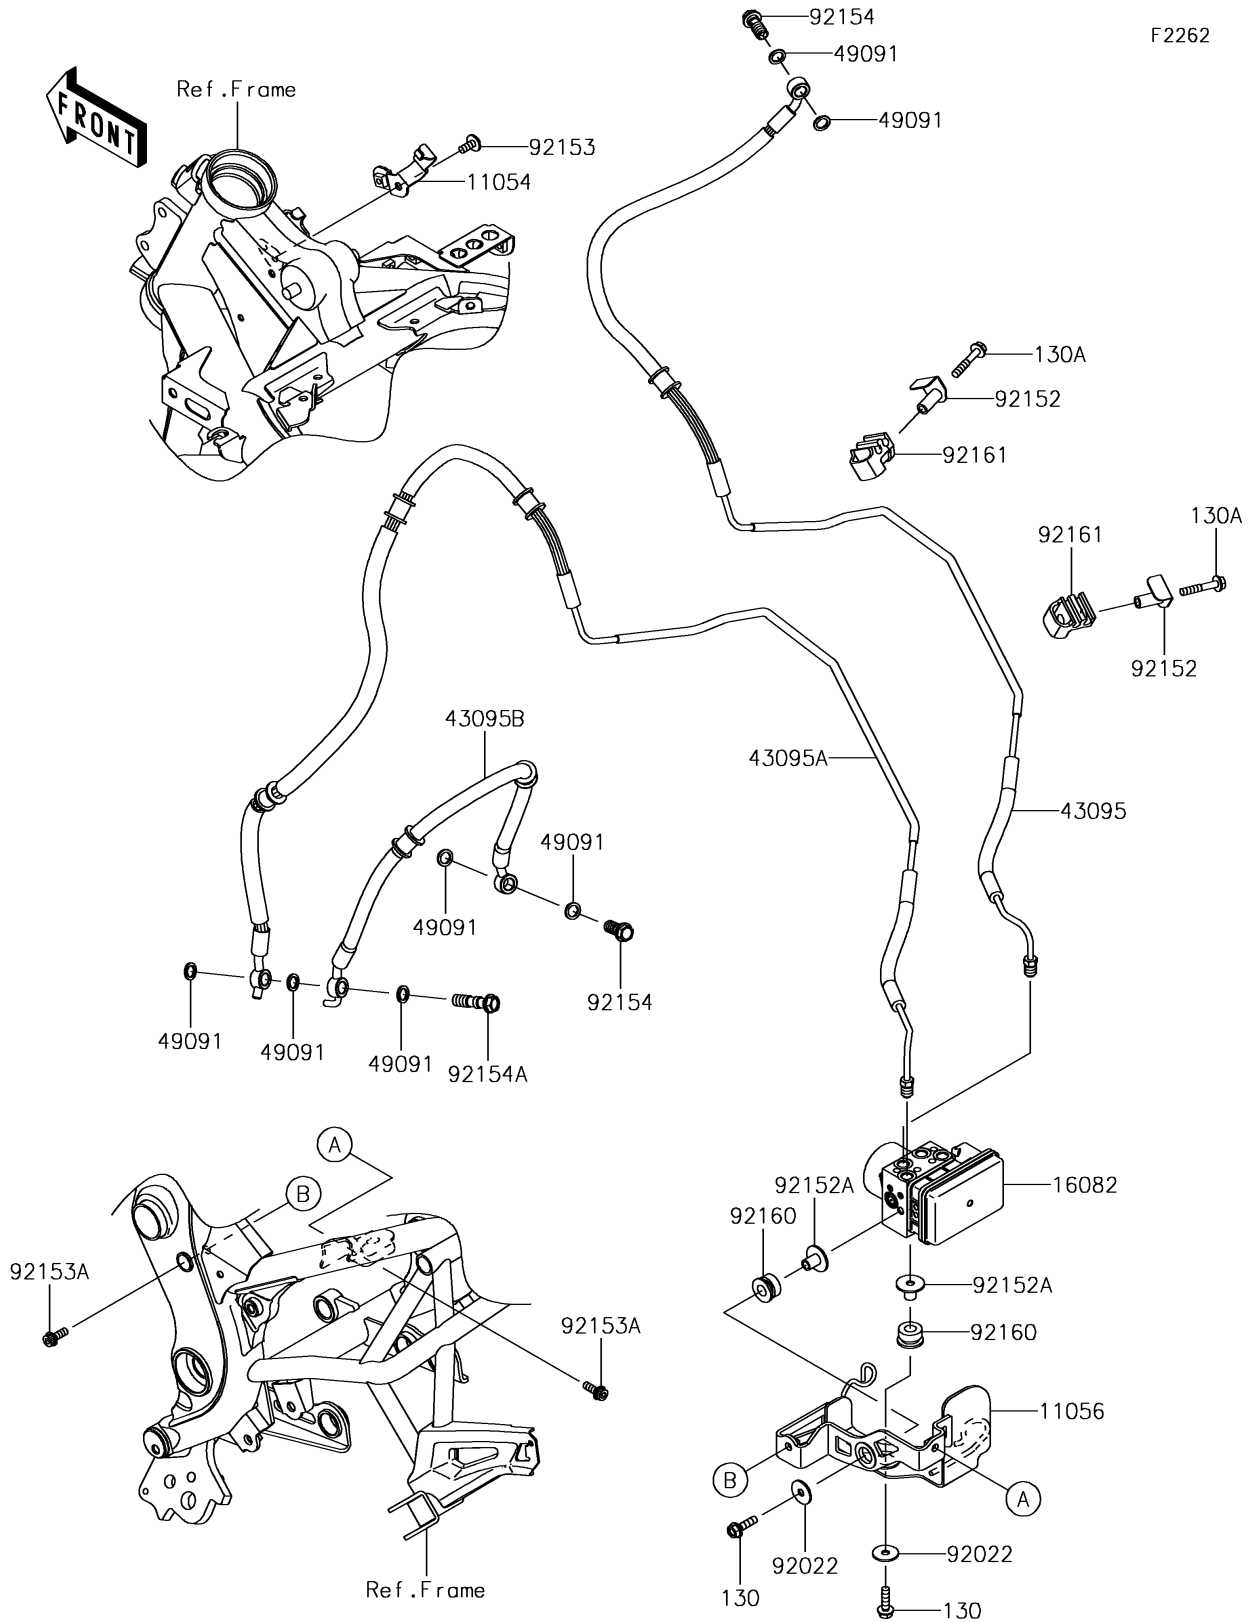

# 2017 Versys 650 ABS PARTS DIAGRAM

## Brake Piping

## 2017 Versys 650 ABS PARTS LIST

### Brake Piping

ITEM NAME	PART NUMBER	QUANTITY
BRACKET,BRAKE PIPE (Ref # 11054)	11054-0408	1
BRACKET,ABS UNIT (Ref # 11056)	11056-3977	1
BOLT-FLANGED,6X22 (Ref # 130)	130BA0622	2
BOLT-FLANGED,6X35 (Ref # 130A)	130BB0635	2
PUMP-ASSY-OIL,ABS (Ref # 16082)	16082-0783	1
HOSE-BRAKE,FR M/C-ABS UNIT (Ref # 43095)	43095-0818	1
HOSE-BRAKE,ABS UNIT-FR CAL. (Ref # 43095A)	43095-0820	1
HOSE-BRAKE,525MM (Ref # 43095B)	43095-0822	1
WASHER-SEAL,10.1X14.5X1.5 (Ref # 49091)	49091-0001	7
WASHER,6.5X22X1.6 (Ref # 92022)	92022-237	2
COLLAR (Ref # 92152)	92152-0409	2
COLLAR,6.5X10X14.6 (Ref # 92152A)	92152-0965	2
BOLT,SOCKET,6X14 (Ref # 92153)	92153-1446	1
BOLT,SOCKET,6X16 (Ref # 92153A)	92153-1517	2
BOLT,FLANGED,10X23 (Ref # 92154)	92154-0732	2
BOLT,FLANGED,10X37 (Ref # 92154A)	92154-0733	1
DAMPER (Ref # 92160)	92160-1141	2
DAMPER,BRAKE PIPE (Ref # 92161)	92161-0347	2