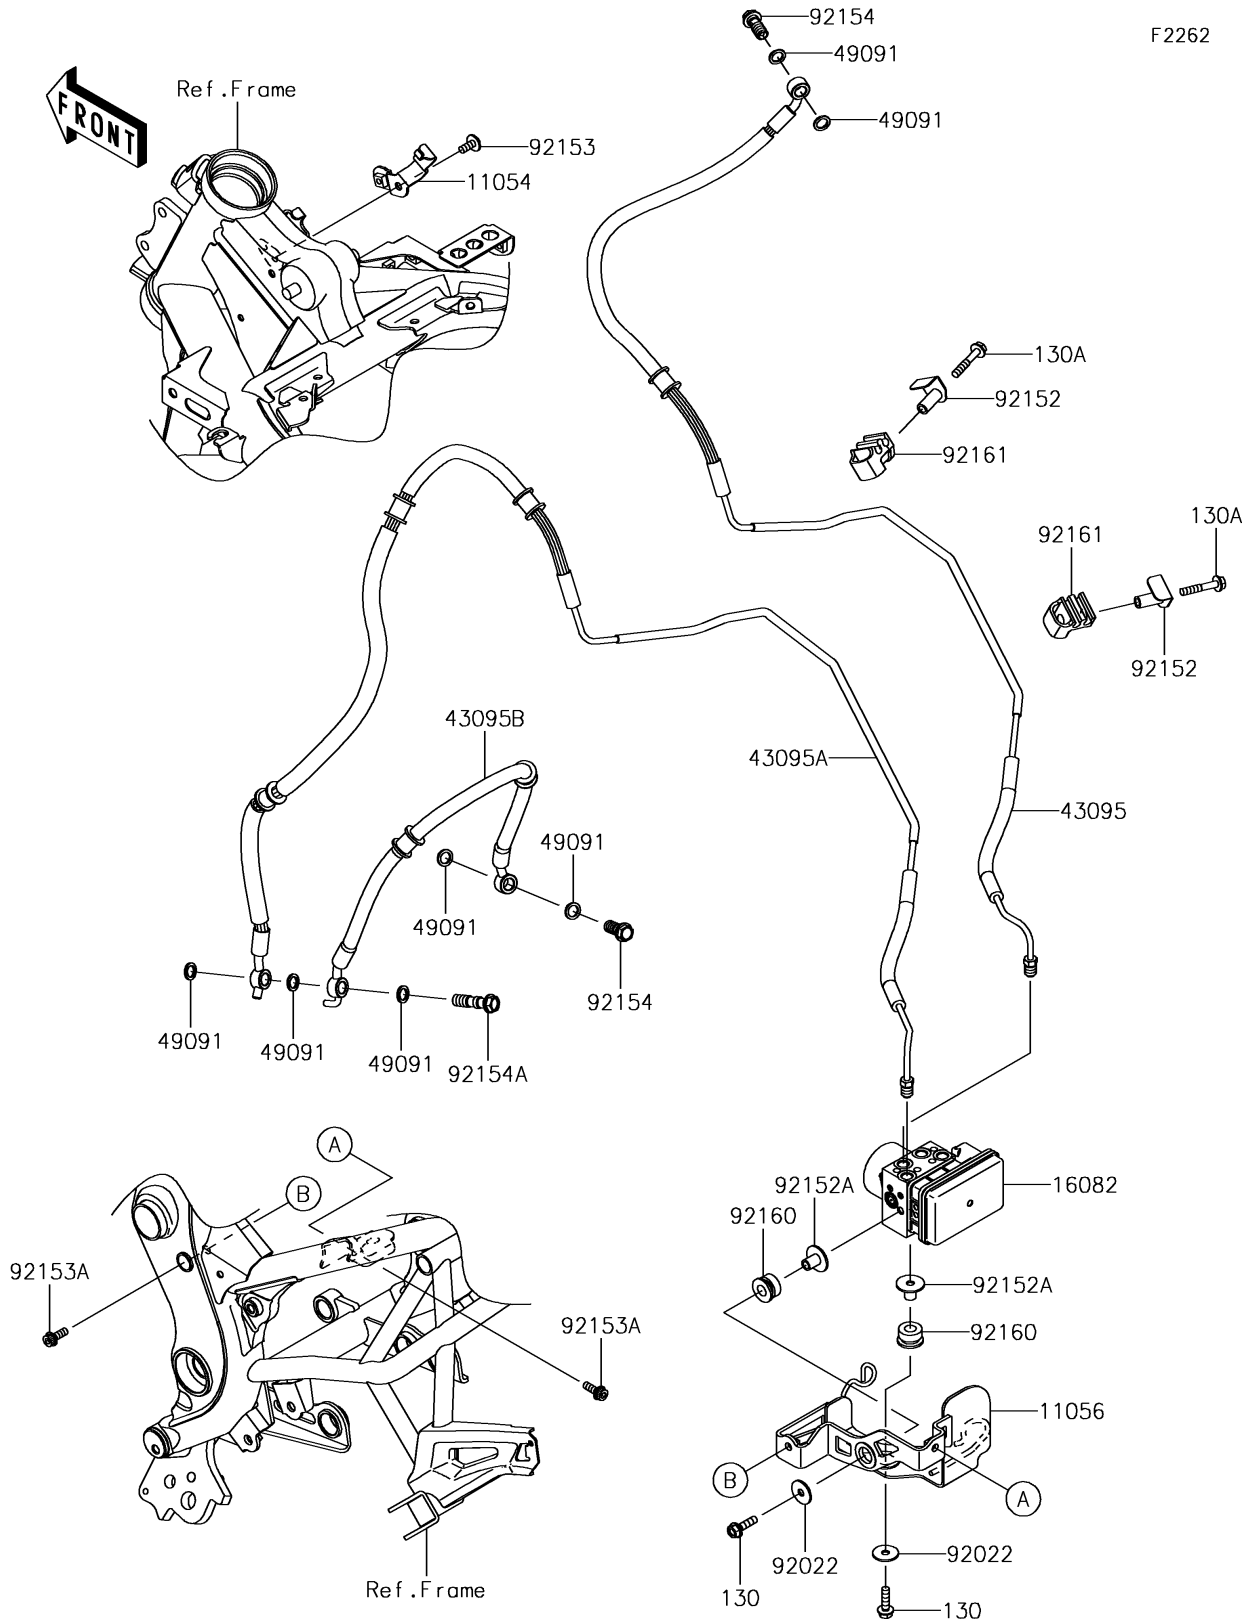

# 2018 VERSYS® 650 ABS PARTS DIAGRAM

## Brake Piping

## 2018 VERSYS® 650 ABS PARTS LIST

### Brake Piping

ITEM NAME	PART NUMBER	QUANTITY
BRACKET,BRAKE PIPE (Ref # 11054)	11054-0408	1
BRACKET,ABS UNIT (Ref # 11056)	11056-3977	1
BOLT-FLANGED,6X22 (Ref # 130)	130BA0622	2
BOLT-FLANGED,6X35 (Ref # 130A)	130BB0635	2
PUMP-ASSY-OIL,ABS (Ref # 16082)	16082-0783	1
HOSE-BRAKE,FR M/C-ABS UNIT (Ref # 43095)	43095-0818	1
HOSE-BRAKE,ABS UNIT-FR CAL. (Ref # 43095A)	43095-0820	1
HOSE-BRAKE,525MM (Ref # 43095B)	43095-0822	1
WASHER-SEAL,10.1X14.5X1.5 (Ref # 49091)	49091-0001	7
WASHER,6.5X22X1.6 (Ref # 92022)	92022-237	2
COLLAR (Ref # 92152)	92152-0409	2
COLLAR,6.5X10X14.6 (Ref # 92152A)	92152-0965	2
BOLT,SOCKET,6X14 (Ref # 92153)	92153-1446	1
BOLT,SOCKET,6X16 (Ref # 92153A)	92153-1517	2
BOLT,FLANGED,10X23 (Ref # 92154)	92154-0732	2
BOLT,FLANGED,10X37 (Ref # 92154A)	92154-0733	1
DAMPER (Ref # 92160)	92160-1141	2
DAMPER,BRAKE PIPE (Ref # 92161)	92161-0347	2