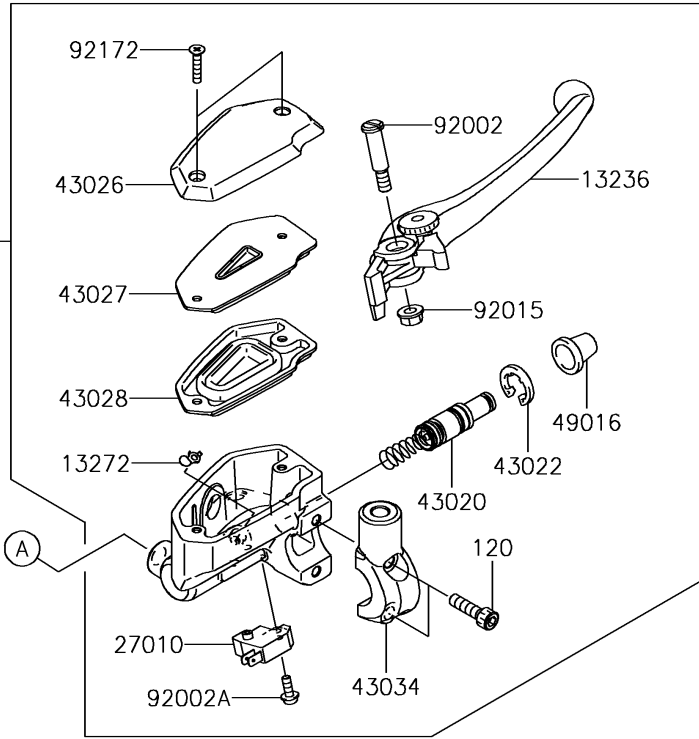

# 2017 Versys 650 ABS PARTS DIAGRAM

Front Master Cylinder

F2291

## 2017 Versys 650 ABS PARTS LIST

### Front Master Cylinder

ITEM NAME	PART NUMBER	QUANTITY
BOLT-SOCKET,6X22 (Ref # 120)	120CB0622	2
BOLT-FLANGED,6X14 (Ref # 130)	130BA0614	1
LEVER-COMP,FRONT BRAKE (Ref # 13236)	13236-0140	1
PLATE (Ref # 13272)	13272-0573	1
SENSOR,FR (Ref # 21176)	21176-0776	1
SWITCH,BRAKE (Ref # 27010)	27010-0762	1
CYLINDER-ASSY-MASTER,FR (Ref # 43015)	43015-0601	1
PISTON-COMP-BRAKE (Ref # 43020)	43020-0008	1
STOPPER-BRAKE,PISTON (Ref # 43022)	43022-1010	1
CAP-BRAKE (Ref # 43026)	43026-0019	1
PLATE-DIAPHRAGM (Ref # 43027)	43027-0008	1
DIAPHRAGM (Ref # 43028)	43028-0015	1
HOLDER-BRAKE,MASTER CYLINDER (Ref # 43034)	43034-0049	1
COVER-SEAL,MASTER CYLINDER (Ref # 49016)	49016-1044	1
BOLT,LEVER SET,BLACK (Ref # 92002)	92002-1322	1
BOLT,SCREW,4X12 (Ref # 92002A)	92002-1323	1
NUT,FLANGED,6MM (Ref # 92015)	92015-1528	1
BOLT,SOCKET,8X16 (Ref # 92153)	92153-0327	1
CLAMP,BRAKE HOSE (Ref # 92171)	92171-1819	2
SCREW,4X20 (Ref # 92172)	92172-0320	2
CLAMP,FORK UNDER HOLDER (Ref # 92173)	92173-1288	1