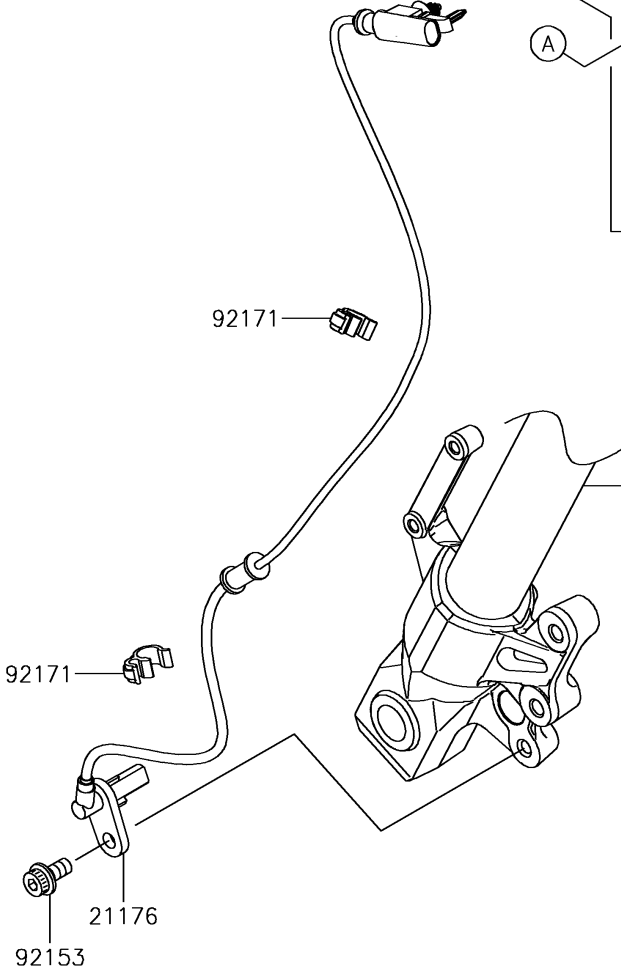

# 2017 Versys 650 ABS PARTS DIAGRAM

Front Master Cylinder

F2291

## 2017 Versys 650 ABS PARTS LIST

### Front Master Cylinder

ITEM NAME	PART NUMBER	QUANTITY
BOLT-SOCKET,6X22 (Ref # 120)	120CB0622	2
BOLT-FLANGED,6X14 (Ref # 130)	130BA0614	1
LEVER-COMP,FRONT BRAKE (Ref # 13236)	13236-0140	1
PLATE (Ref # 13272)	13272-0573	1
SENSOR,FR (Ref # 21176)	21176-0776	1
SWITCH,BRAKE (Ref # 27010)	27010-0762	1
CYLINDER-ASSY-MASTER,FR (Ref # 43015)	43015-0601	1
PISTON-COMP-BRAKE (Ref # 43020)	43020-0008	1
STOPPER-BRAKE,PISTON (Ref # 43022)	43022-1010	1
CAP-BRAKE (Ref # 43026)	43026-0019	1
PLATE-DIAPHRAGM (Ref # 43027)	43027-0008	1
DIAPHRAGM (Ref # 43028)	43028-0015	1
HOLDER-BRAKE,MASTER CYLINDER (Ref # 43034)	43034-0049	1
COVER-SEAL,MASTER CYLINDER (Ref # 49016)	49016-1044	1
BOLT,LEVER SET,BLACK (Ref # 92002)	92002-1322	1
BOLT,SCREW,4X12 (Ref # 92002A)	92002-1323	1
NUT,FLANGED,6MM (Ref # 92015)	92015-1528	1
BOLT,SOCKET,8X16 (Ref # 92153)	92153-0327	1
CLAMP,BRAKE HOSE (Ref # 92171)	92171-1819	2
SCREW,4X20 (Ref # 92172)	92172-0320	2
CLAMP,FORK UNDER HOLDER (Ref # 92173)	92173-1288	1