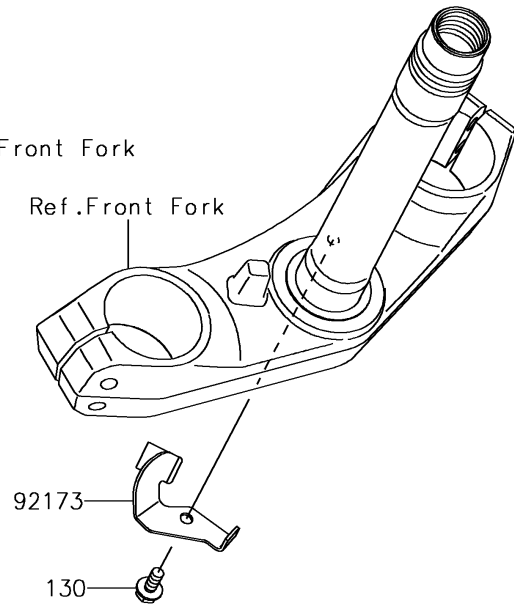

# 2017 Versys 650 ABS PARTS DIAGRAM

Front Master Cylinder

F2291

## 2017 Versys 650 ABS PARTS LIST

### Front Master Cylinder

ITEM NAME	PART NUMBER	QUANTITY
BOLT-SOCKET,6X22 (Ref # 120)	120CB0622	2
BOLT-FLANGED,6X14 (Ref # 130)	130BA0614	1
LEVER-COMP,FRONT BRAKE (Ref # 13236)	13236-0140	1
PLATE (Ref # 13272)	13272-0573	1
SENSOR,FR (Ref # 21176)	21176-0776	1
SWITCH,BRAKE (Ref # 27010)	27010-0762	1
CYLINDER-ASSY-MASTER,FR (Ref # 43015)	43015-0601	1
PISTON-COMP-BRAKE (Ref # 43020)	43020-0008	1
STOPPER-BRAKE,PISTON (Ref # 43022)	43022-1010	1
CAP-BRAKE (Ref # 43026)	43026-0019	1
PLATE-DIAPHRAGM (Ref # 43027)	43027-0008	1
DIAPHRAGM (Ref # 43028)	43028-0015	1
HOLDER-BRAKE,MASTER CYLINDER (Ref # 43034)	43034-0049	1
COVER-SEAL,MASTER CYLINDER (Ref # 49016)	49016-1044	1
BOLT,LEVER SET,BLACK (Ref # 92002)	92002-1322	1
BOLT,SCREW,4X12 (Ref # 92002A)	92002-1323	1
NUT,FLANGED,6MM (Ref # 92015)	92015-1528	1
BOLT,SOCKET,8X16 (Ref # 92153)	92153-0327	1
CLAMP,BRAKE HOSE (Ref # 92171)	92171-1819	2
SCREW,4X20 (Ref # 92172)	92172-0320	2
CLAMP,FORK UNDER HOLDER (Ref # 92173)	92173-1288	1