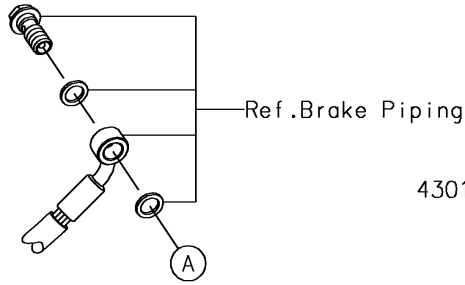

# 2017 Versys 650 ABS PARTS DIAGRAM

Front Master Cylinder

F2291

## 2017 Versys 650 ABS PARTS LIST

### Front Master Cylinder

ITEM NAME	PART NUMBER	QUANTITY
BOLT-SOCKET,6X22 (Ref # 120)	120CB0622	2
BOLT-FLANGED,6X14 (Ref # 130)	130BA0614	1
LEVER-COMP,FRONT BRAKE (Ref # 13236)	13236-0140	1
PLATE (Ref # 13272)	13272-0573	1
SENSOR,FR (Ref # 21176)	21176-0776	1
SWITCH,BRAKE (Ref # 27010)	27010-0762	1
CYLINDER-ASSY-MASTER,FR (Ref # 43015)	43015-0601	1
PISTON-COMP-BRAKE (Ref # 43020)	43020-0008	1
STOPPER-BRAKE,PISTON (Ref # 43022)	43022-1010	1
CAP-BRAKE (Ref # 43026)	43026-0019	1
PLATE-DIAPHRAGM (Ref # 43027)	43027-0008	1
DIAPHRAGM (Ref # 43028)	43028-0015	1
HOLDER-BRAKE,MASTER CYLINDER (Ref # 43034)	43034-0049	1
COVER-SEAL,MASTER CYLINDER (Ref # 49016)	49016-1044	1
BOLT,LEVER SET,BLACK (Ref # 92002)	92002-1322	1
BOLT,SCREW,4X12 (Ref # 92002A)	92002-1323	1
NUT,FLANGED,6MM (Ref # 92015)	92015-1528	1
BOLT,SOCKET,8X16 (Ref # 92153)	92153-0327	1
CLAMP,BRAKE HOSE (Ref # 92171)	92171-1819	2
SCREW,4X20 (Ref # 92172)	92172-0320	2
CLAMP,FORK UNDER HOLDER (Ref # 92173)	92173-1288	1