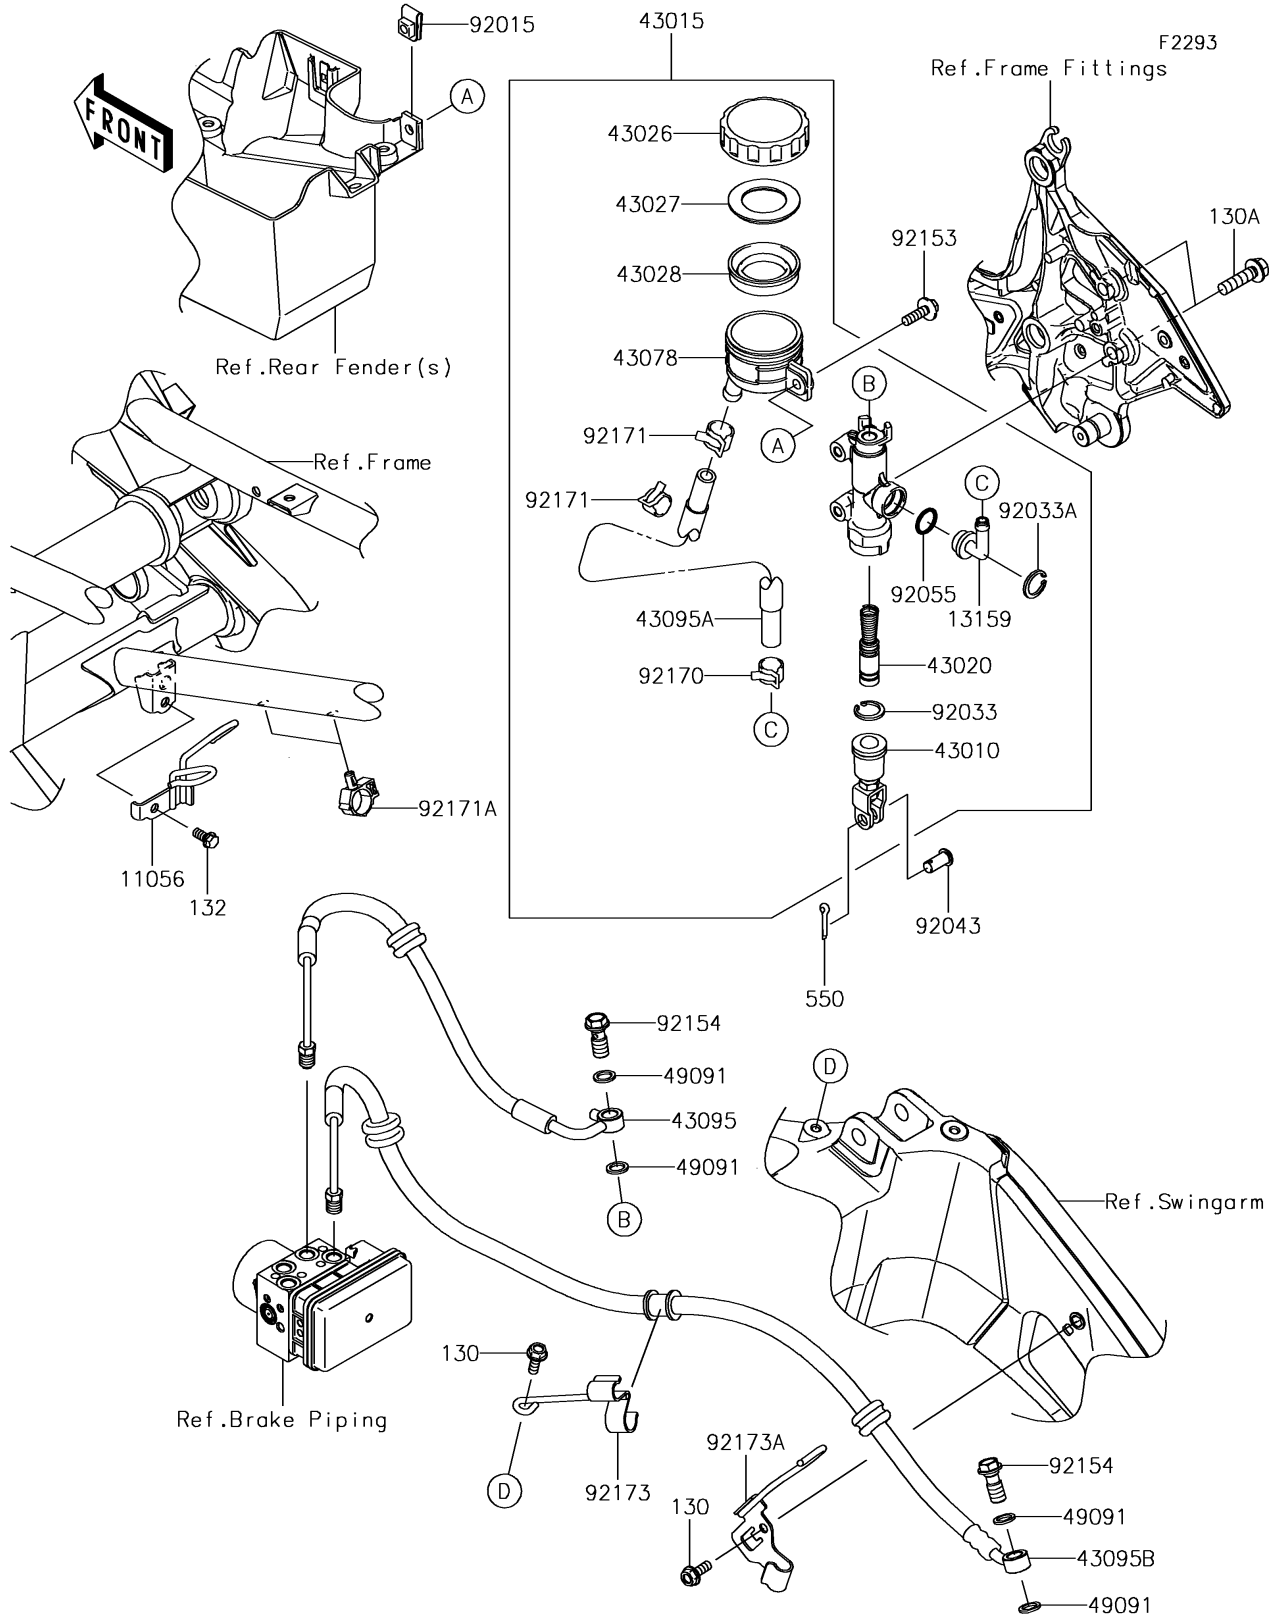

2017 Versys 650 ABS PARTS DIAGRAM

Rear Master Cylinder

2017 Versys 650 ABS PARTS LIST

Rear Master Cylinder

ITEM NAME	PART NUMBER	QUANTITY
BRACKET,FRAME COMP (Ref # 11056)	11056-4072	1
BOLT-FLANGED,6X16 (Ref # 130)	130BB0616	2
BOLT-FLANGED,8X30 (Ref # 130A)	130CA0830	2
CONNECTOR (Ref # 13159)	13159-1056	1
BOLT-FLANGED-SMALL,6X12 (Ref # 132)	132BB0612	1
ROD-ASSY-BRAKE (Ref # 43010)	43010-1062	1
CYLINDER-ASSY-MASTER,RR (Ref # 43015)	43015-0602	1
PISTON-COMP-BRAKE (Ref # 43020)	43020-1094	1
CAP-BRAKE (Ref # 43026)	43026-1051	1
PLATE-DIAPHRAGM (Ref # 43027)	43027-1051	1
DIAPHRAGM,MASTER CYLINDER (Ref # 43028)	43028-1057	1
RESERVOIR,RR MASTER CYLINDER (Ref # 43078)	43078-1082	1
HOSE-BRAKE,RR M/C-ABS UNIT (Ref # 43095)	43095-0823	1
HOSE-BRAKE,500MM (Ref # 43095A)	43095-0842	1
HOSE-BRAKE,ABS UNIT-RR CAL. (Ref # 43095B)	43095-0938	1
WASHER-SEAL,10.1X14.5X1.5 (Ref # 49091)	49091-0001	4
PIN-COTTER,2.0X15 (Ref # 550)	550AA2015	1
NUT,6MM (Ref # 92015)	92015-1602	1
RING-SNAP,20.9X24.6X1.2 (Ref # 92033)	92033-0079	1
RING-SNAP,20.5MM (Ref # 92033A)	92033-1186	1
PIN (Ref # 92043)	92043-0182	1
RING-O,14.8X2.4 (Ref # 92055)	92055-0741	1
BOLT,6X22 (Ref # 92153)	92153-0725	1
BOLT,FLANGED,10X23 (Ref # 92154)	92154-0732	2
CLAMP,HOSE (Ref # 92170)	92170-1091	1
CLAMP,HOSE (Ref # 92171)	92171-0463	2
CLAMP (Ref # 92171A)	92171-0955	2
CLAMP,SWING ARM,FR (Ref # 92173)	92173-1290	1
CLAMP,SWING ARM (Ref # 92173A)	92173-1291	1