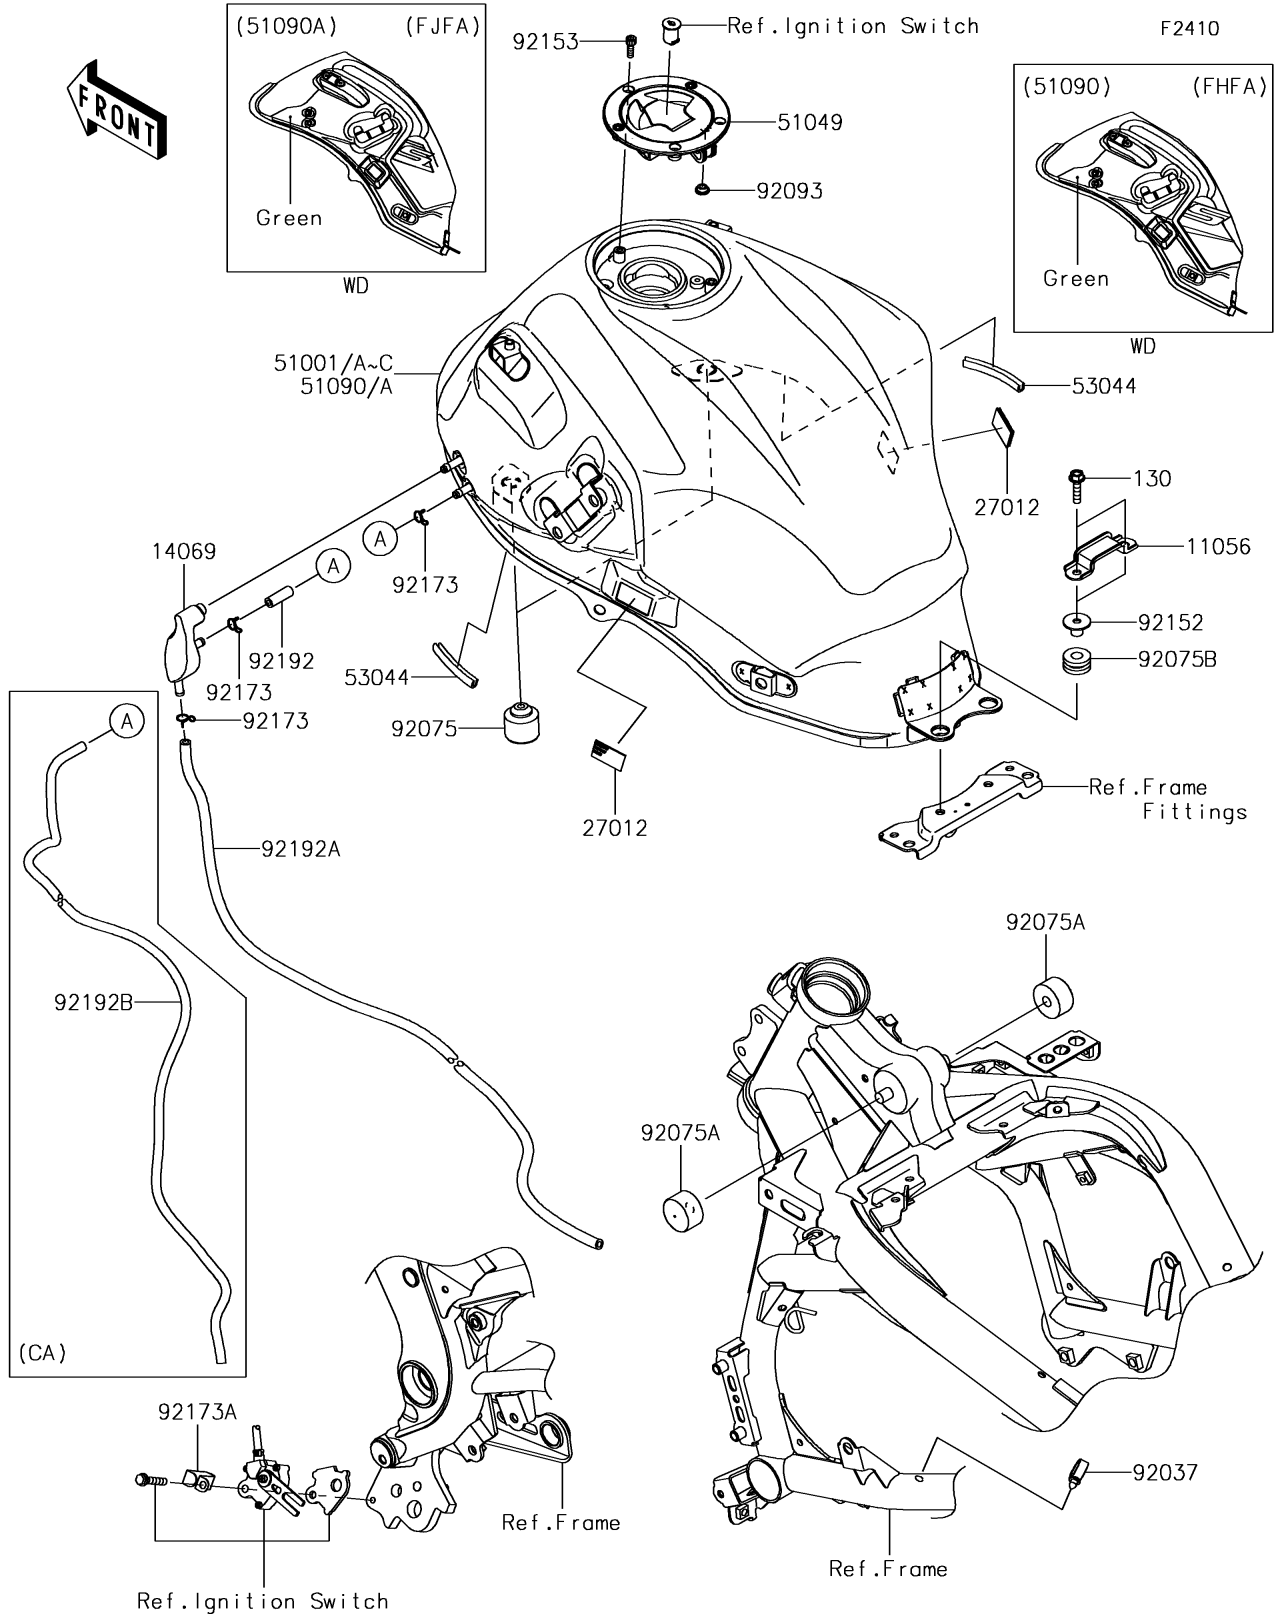

2017 Versys 650 ABS PARTS DIAGRAM

Fuel Tank

2017 Versys 650 ABS PARTS LIST

Fuel Tank

ITEM NAME	PART NUMBER	QUANTITY
BRACKET,SEAT (Ref # 11056)	11056-0361	1
BOLT-FLANGED,6X25 (Ref # 130)	130BA0625	2
BREATHER (Ref # 14069)	14069-0011	1
HOOK,DUAL LOCK FASTENER,20X30 (Ref # 27012)	27012-0784	2
CAP-TANK,FUEL (Ref # 51049)	51049-0714	1
TANK-COMP-FUEL,C.L.GREEN (Ref # 51090)	51090-5111-51P	1
TRIM,L=60 (Ref # 53044)	53044-1249	2
CLAMP,HOSE (Ref # 92037)	92037-1827	1
DAMPER (Ref # 92075)	92075-1002	2
DAMPER,FUEL TANK (Ref # 92075A)	92075-125	2
DAMPER,10X24X12 (Ref # 92075B)	92075-1690	2
SEAL,FUEL TANK CAP (Ref # 92093)	92093-1030	1
COLLAR,6.5X10X13.1 (Ref # 92152)	92152-0910	2
BOLT,SOCKET,5X16 (Ref # 92153)	92153-1616	3
CLAMP (Ref # 92173)	92173-0049	3
CLAMP (Ref # 92173A)	92173-0833	1
TUBE,5X9X26 (Ref # 92192)	92192-0910	1
TUBE,5X9X900 (Ref # 92192A)	92192-1237	1