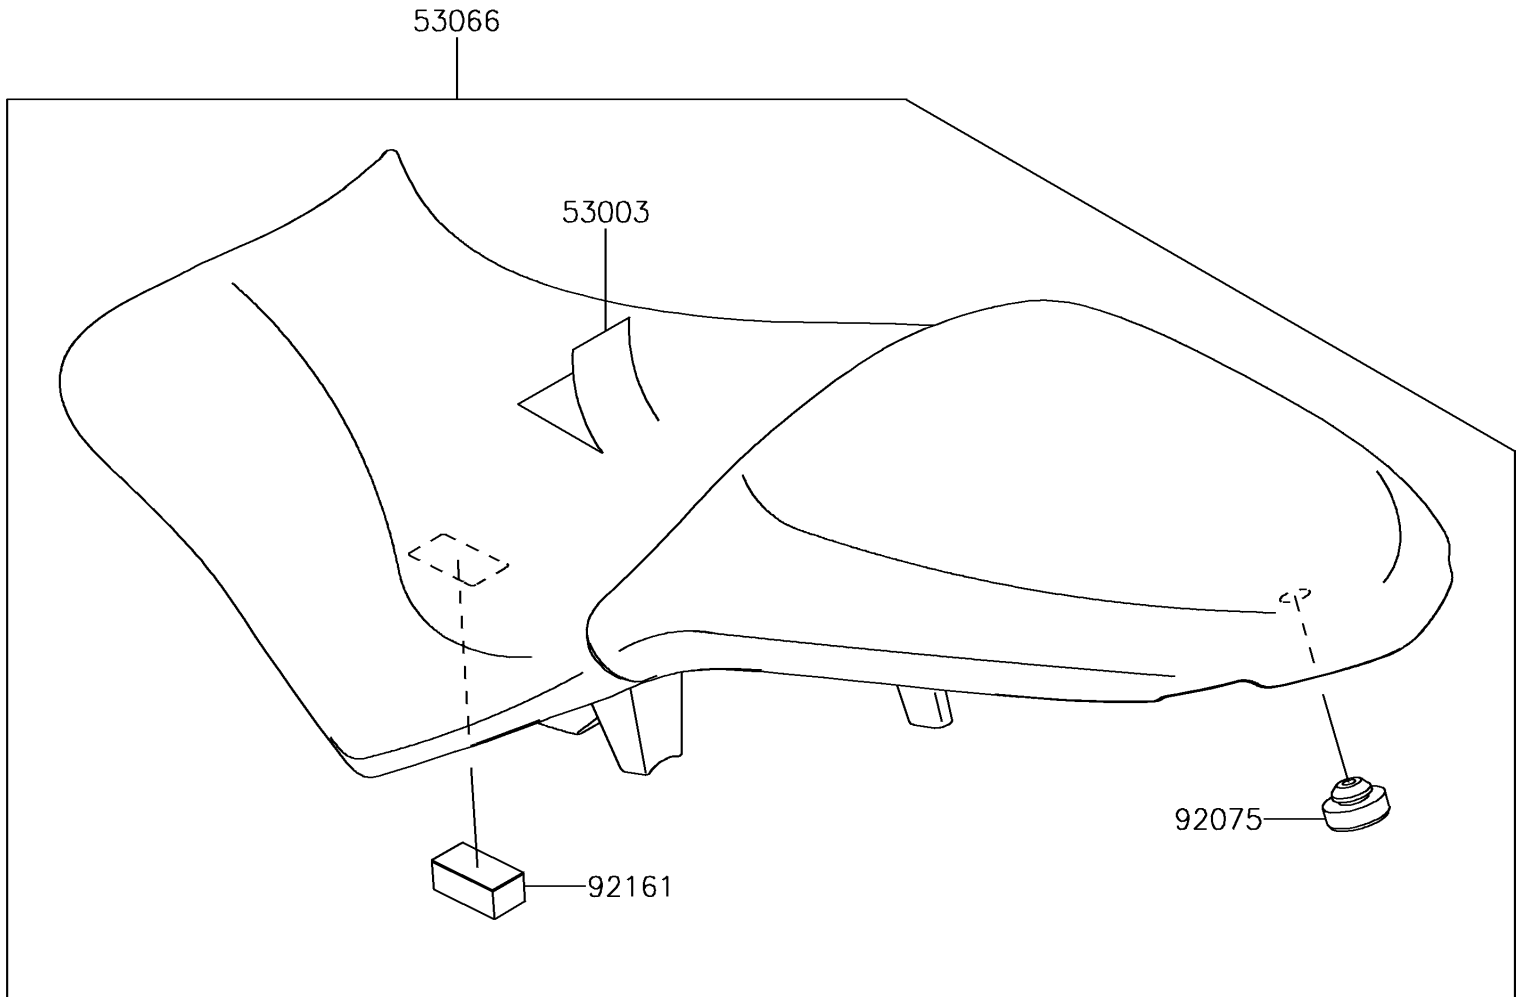

2017 Versys 650 ABS PARTS DIAGRAM

Seat

F2510

2017 Versys 650 ABS PARTS LIST

Seat

| ITEM NAME | PART NUMBER | QUANTITY |
|------------------------------------|---------------|----------|
| LEATHER,SEAT,BLACK (Ref # 53003) | 53003-0311-MA | 1 |
| SEAT-ASSY,DUAL,BLACK (Ref # 53066) | 53066-0443-MA | 1 |
| DAMPER (Ref # 92075) | 92075-1045 | 1 |
| DAMPER,SEAT (Ref # 92161) | 92161-1321 | 1 |