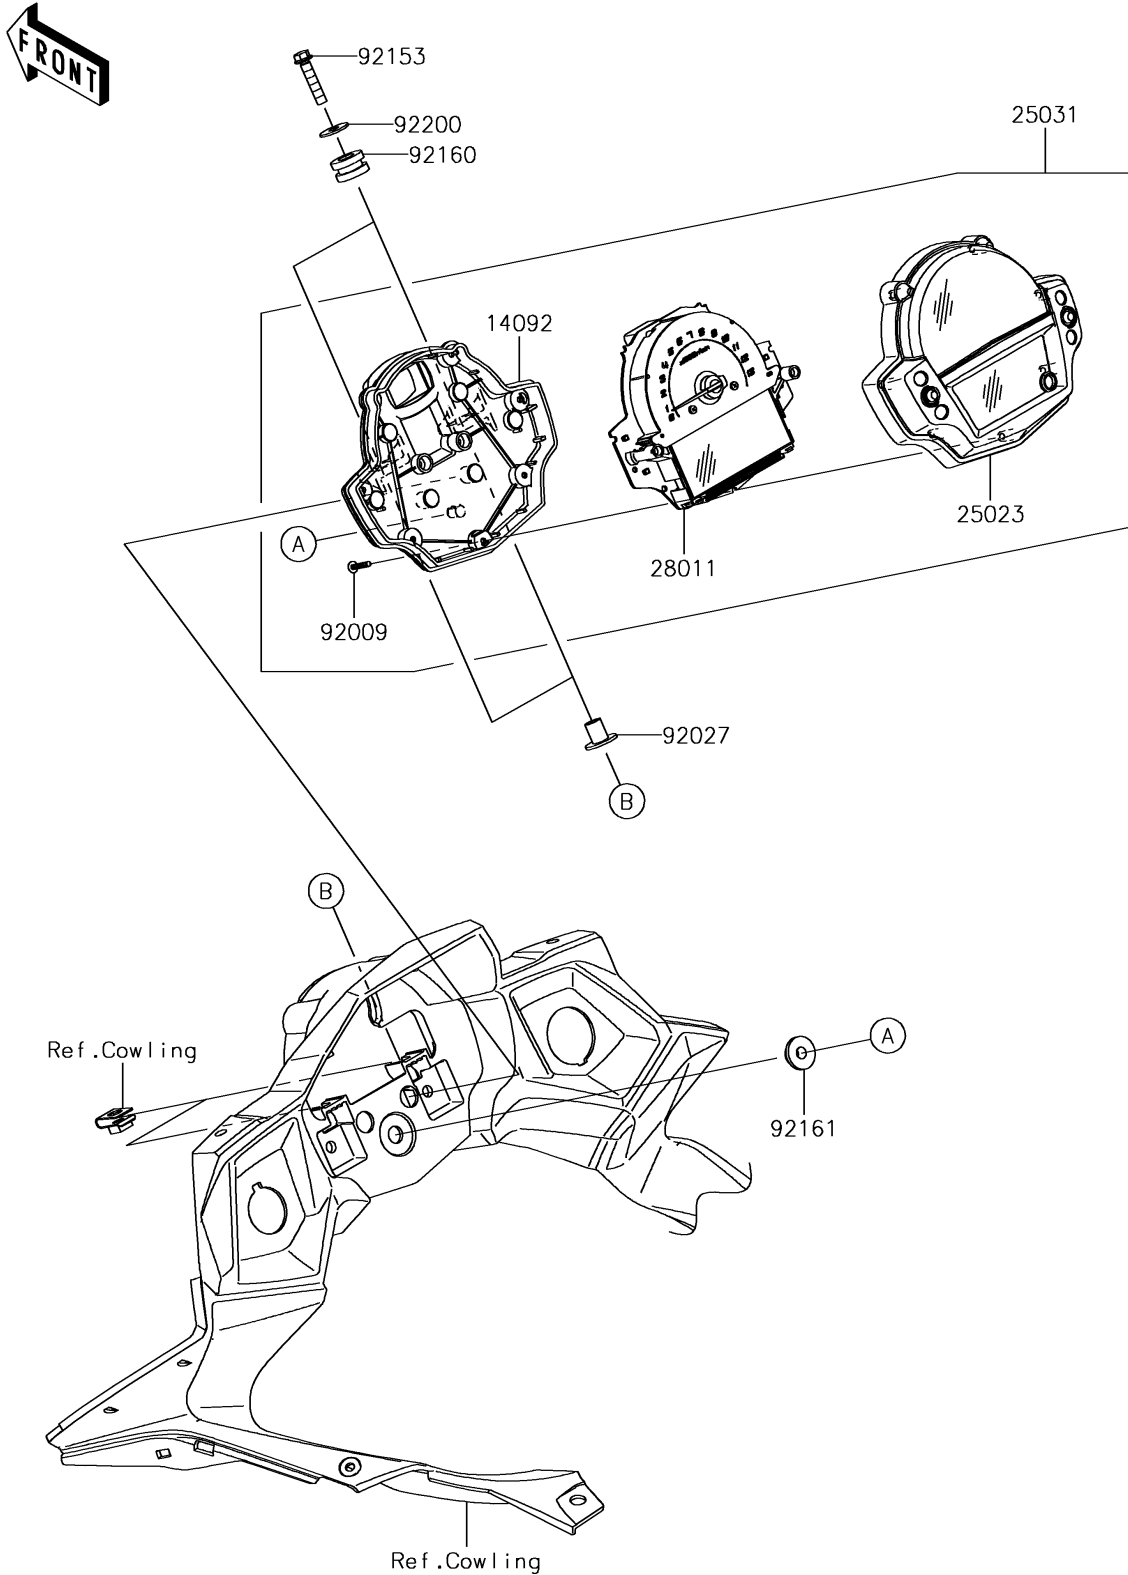

# 2017 Versys 650 ABS PARTS DIAGRAM

Meter(s)

F2530

## 2017 Versys 650 ABS PARTS LIST

Meter(s)

ITEM NAME	PART NUMBER	QUANTITY
COVER,METER (Ref # 14092)	14092-0865	1
COVER-METER CASE (Ref # 25023)	25023-0076	1
METER-ASSY,COMBINATION,ABS (Ref # 25031)	25031-0705	1
METER,SP&LCD (Ref # 28011)	28011-0688	1
SCREW,TAPPING,3X16 (Ref # 92009)	92009-1391	9
COLLAR,6.5X10X14.1 (Ref # 92027)	92027-1183	2
BOLT,FLANGED-SMALL,6X28 (Ref # 92153)	92153-1309	2
DAMPER,10X20X12 (Ref # 92160)	92160-1167	2
DAMPER (Ref # 92161)	92161-1531	1
WASHER,6.2X18X1.2 (Ref # 92200)	92200-1643	2