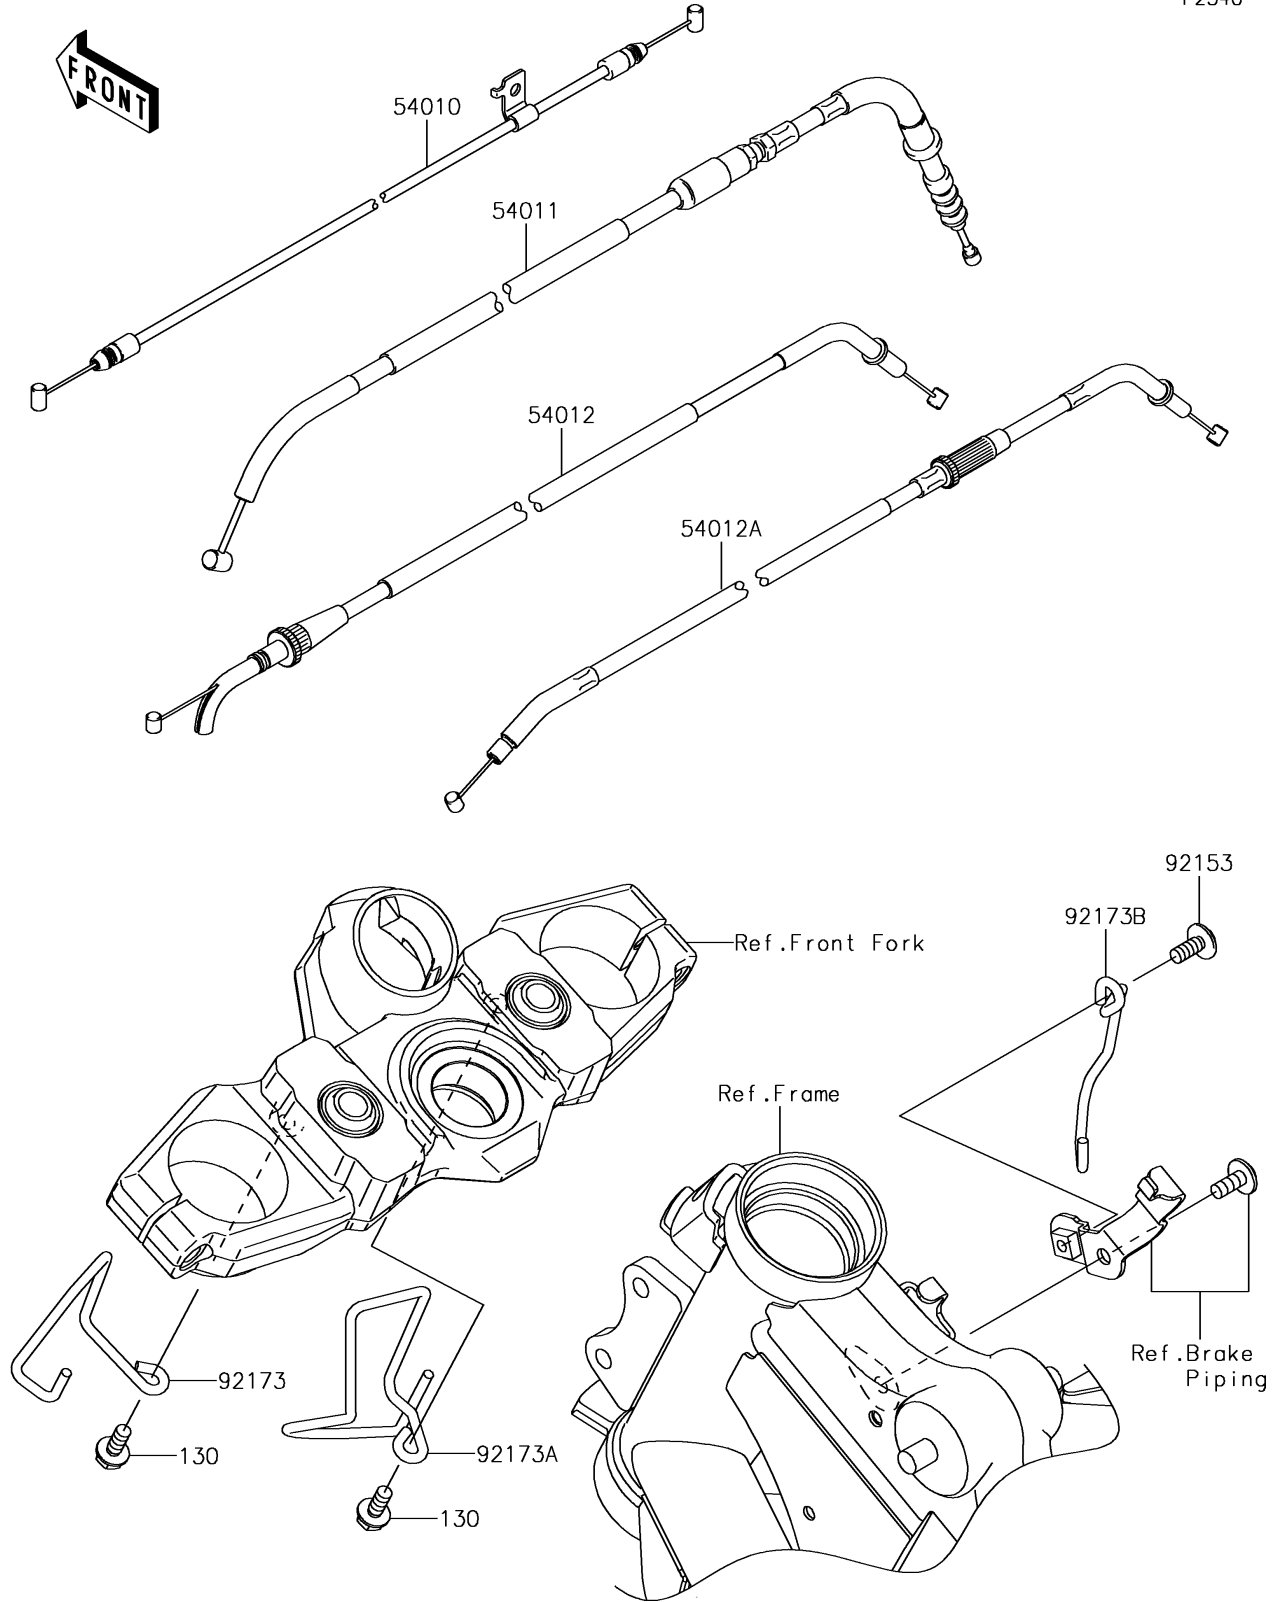

2017 Versys 650 ABS PARTS DIAGRAM

Cables

F2540

2017 Versys 650 ABS PARTS LIST

Cables

ITEM NAME	PART NUMBER	QUANTITY
BOLT-FLANGED,6X14 (Ref # 130)	130BA0614	2
CABLE,SEAT LOCK (Ref # 54010)	54010-0602	1
CABLE-CLUTCH (Ref # 54011)	54011-0603	1
CABLE-THROTTLE,OPENING (Ref # 54012)	54012-0300	1
CABLE-THROTTLE,CLOSING (Ref # 54012A)	54012-0301	1
BOLT,SOCKET,6X14 (Ref # 92153)	92153-1446	1
CLAMP,UPP BRACKET,LH (Ref # 92173)	92173-1292	1
CLAMP,UPP BRACKET,RH (Ref # 92173A)	92173-1293	1
CLAMP,HEAD PIPE (Ref # 92173B)	92173-1352	1