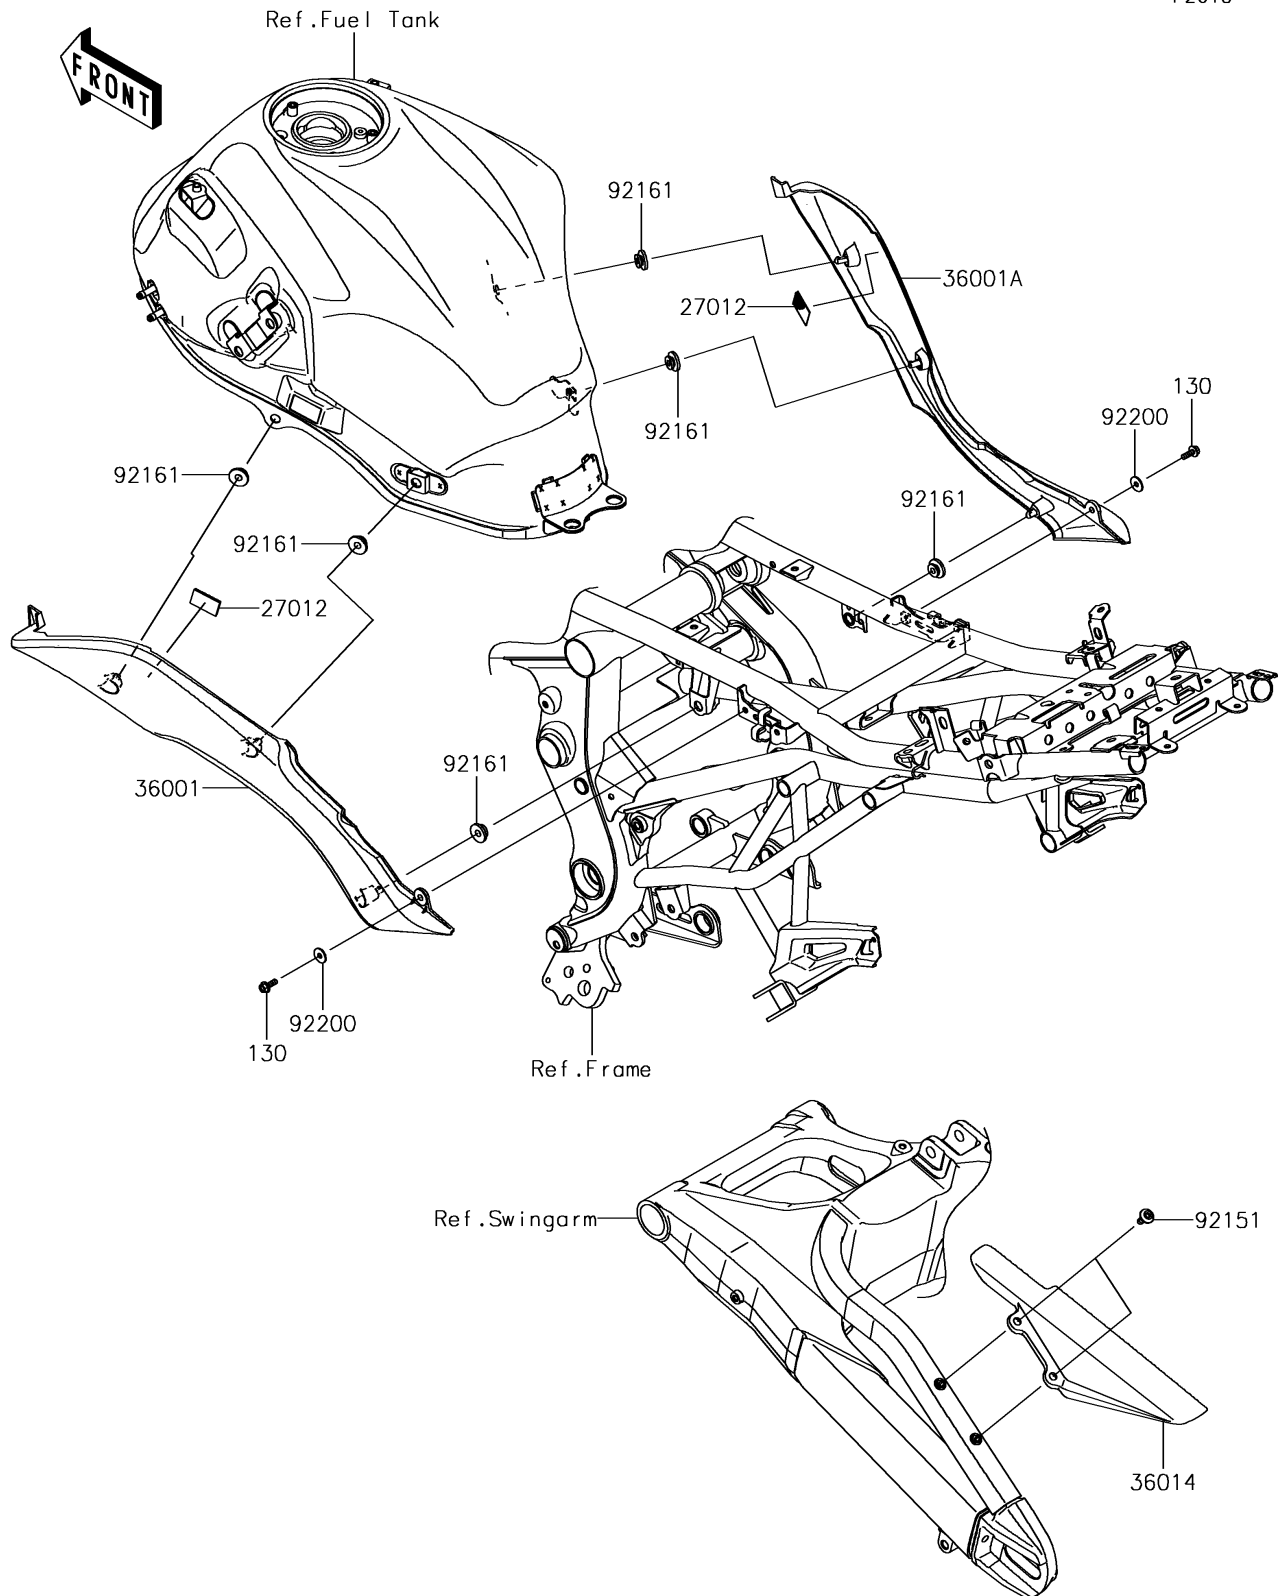

# 2017 Versys 650 ABS PARTS DIAGRAM

Side Covers/Chain Cover

F2610

## 2017 Versys 650 ABS PARTS LIST

### Side Covers/Chain Cover

ITEM NAME	PART NUMBER	QUANTITY
BOLT-FLANGED,5X14 (Ref # 130)	130BA0514	2
HOOK (Ref # 27012)	27012-0751	2
COVER-SIDE,LH (Ref # 36001)	36001-0612	1
COVER-SIDE,RH (Ref # 36001A)	36001-0613	1
CASE-CHAIN,RR (Ref # 36014)	36014-0018	1
BOLT,SOCKET,6X14 (Ref # 92151)	92151-1654	2
DAMPER (Ref # 92161)	92161-1531	6
WASHER,5.2X16X1.2 (Ref # 92200)	92200-0583	2