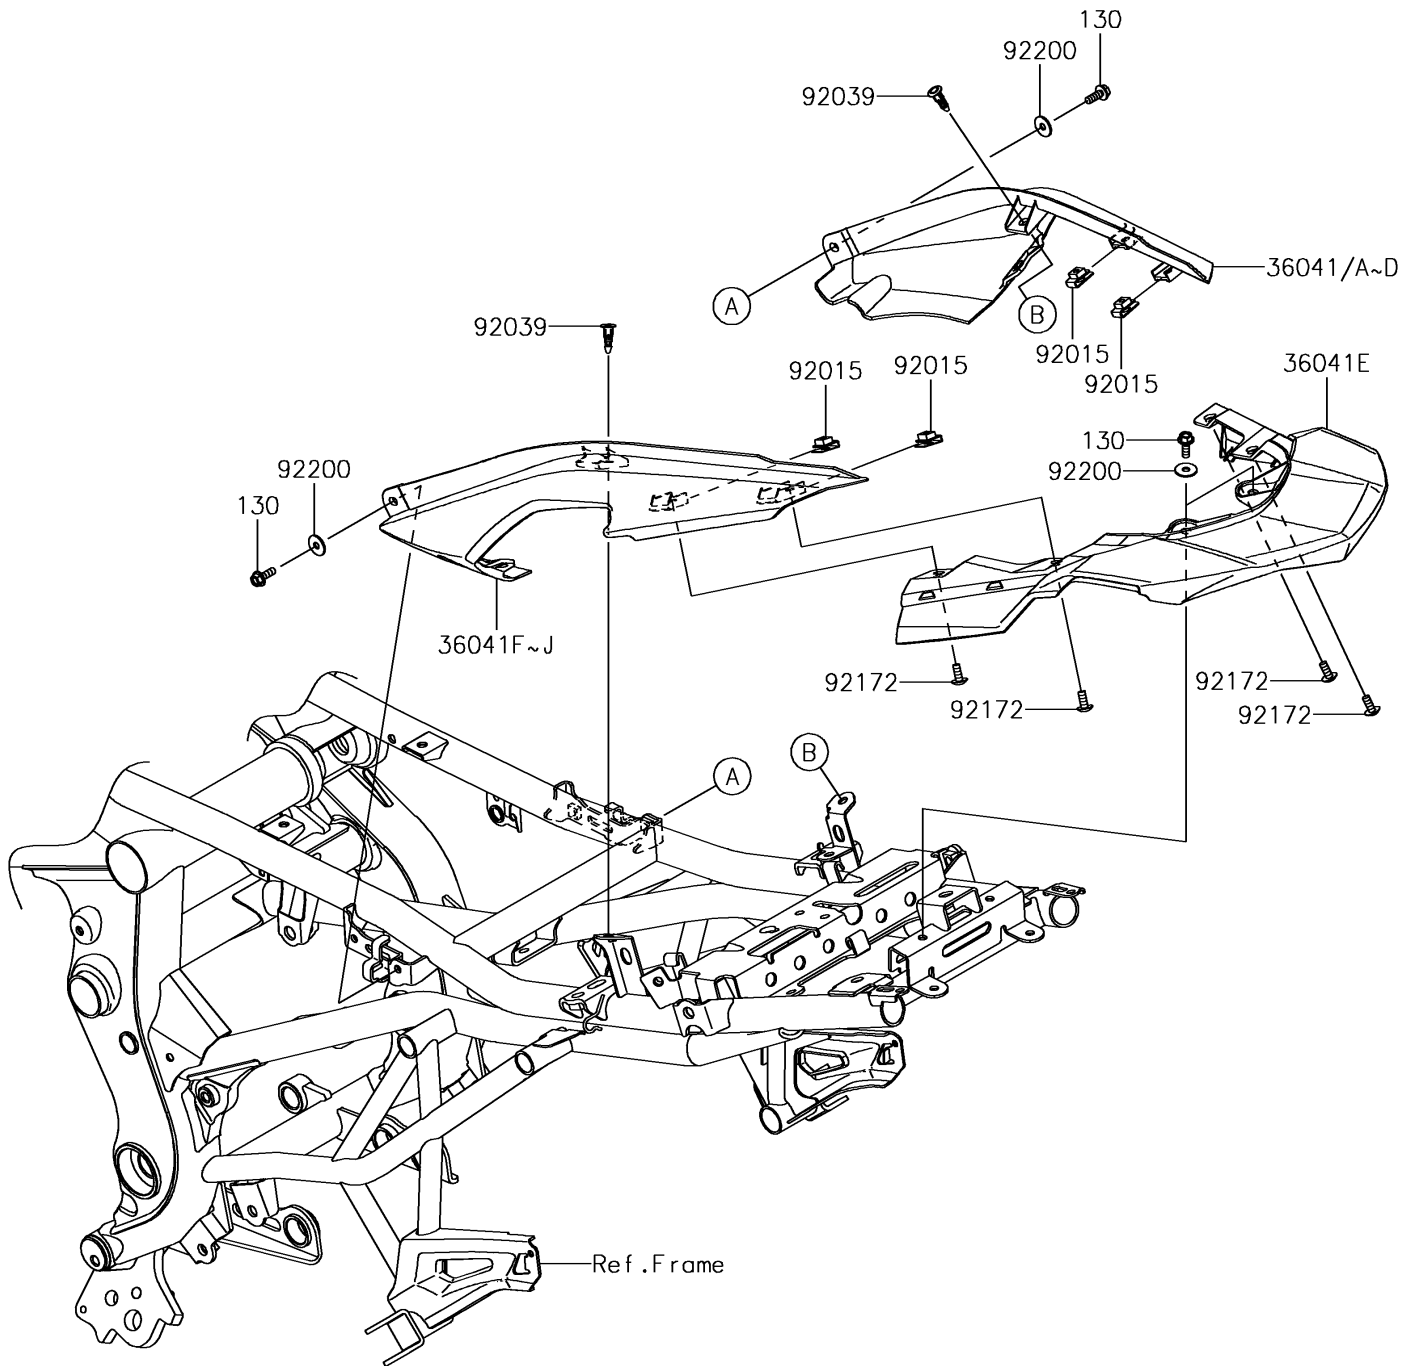

# 2017 Versys 650 ABS PARTS DIAGRAM

Seat Cover

F2612

## 2017 Versys 650 ABS PARTS LIST

### Seat Cover

ITEM NAME	PART NUMBER	QUANTITY
BOLT-FLANGED,5X14 (Ref # 130)	130BA0514	4
COVER-TAIL,RH,C.L.GREEN (Ref # 36041A)	36041-0002-51P	1
COVER-TAIL,CNT (Ref # 36041E)	36041-0003	1
COVER-TAIL,LH,C.L.GREEN (Ref # 36041G)	36041-0025-51P	1
NUT,5MM (Ref # 92015)	92015-1627	4
RIVET (Ref # 92039)	92039-0709	2
SCREW,5X12,WHITE (Ref # 92172)	92172-1070	4
WASHER,5.2X16X1.2 (Ref # 92200)	92200-0583	4