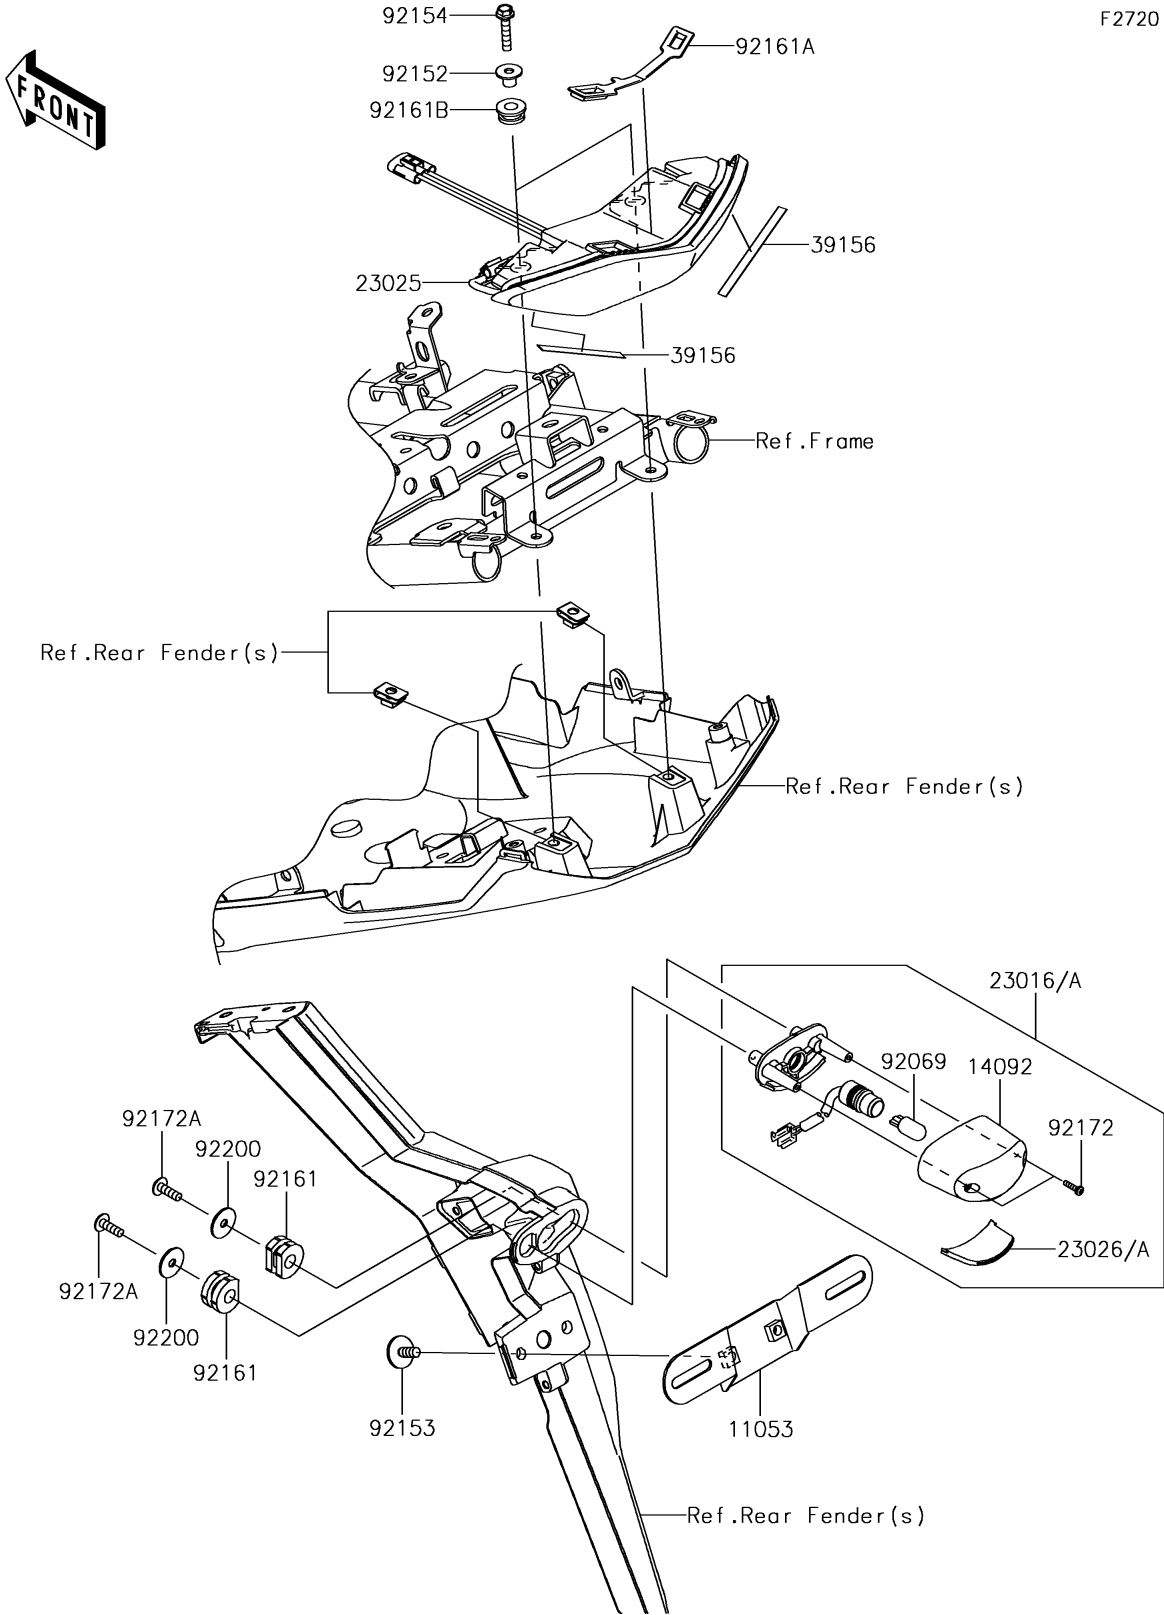

# 2017 Versys 650 ABS PARTS DIAGRAM

Taillight(s)

## 2017 Versys 650 ABS PARTS LIST

### Taillight(s)

ITEM NAME	PART NUMBER	QUANTITY
BRACKET,LICENSE (Ref # 11053)	11053-0400	1
COVER,LICENSE LAMP (Ref # 14092)	14092-0001	1
LAMP-ASSY,LICENCE (Ref # 23016)	23016-0583	1
LAMP-TAIL (Ref # 23025)	23025-0348	1
LENS,LICENCE LAMP (Ref # 23026)	23026-0023	1
PAD,6X70 (Ref # 39156)	39156-1920	2
BULB,12V 5W (Ref # 92069)	92069-1016	1
COLLAR,5.6X8X9.3 (Ref # 92152)	92152-1527	2
BOLT,6X16 (Ref # 92153)	92153-1423	2
BOLT,FLANGED,5X25 (Ref # 92154)	92154-0846	2
DAMPER (Ref # 92161)	92161-0776	2
DAMPER,TAIL LAMP (Ref # 92161A)	92161-0808	1
DAMPER,8X18X8.1 (Ref # 92161B)	92161-1369	2
SCREW,TAPPING,2.9X13 (Ref # 92172)	92172-0343	2
SCREW,TAPPING,5X16 (Ref # 92172A)	92172-0427	2
WASHER,5.5X20X1.2 (Ref # 92200)	92200-0284	2