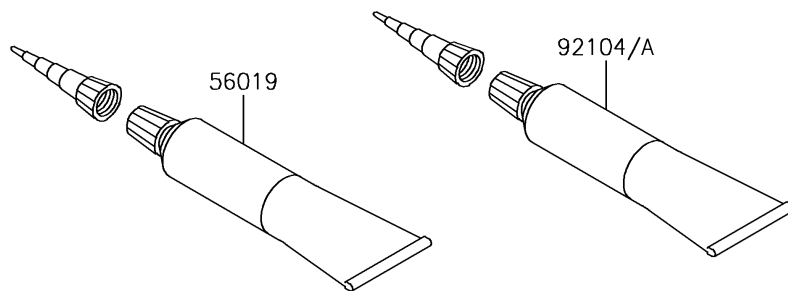

2017 Versys 650 ABS PARTS DIAGRAM

Owner's Tools

F2810

2017 Versys 650 ABS PARTS LIST

Owner's Tools

ITEM NAME	PART NUMBER	QUANTITY
TOOL-KIT (Ref # 56007)	56007-0128	1
BAG,TOOL (Ref # 56008)	56008-0036	1
GASKET-LIQUID,TB1211,WHITE (Ref # 56019)	56019-120	1
GASKET-LIQUID,TB1211F,CLEAR (Ref # 92104)	92104-0004	1
GASKET-LIQUID,TB1216B,BLACK (Ref # 92104A)	92104-1064	1
GRIP-SCREW DRIVER (Ref # 92106)	92106-0004	1
TOOL-DRIVER,#2PHILLIPS&SLOT (Ref # 92107)	92107-0019	1
TOOL-WRENCH,BOX END,22MM (Ref # 92110)	92110-0064	1
TOOL-WRENCH,BOX END,27MM (Ref # 92110A)	92110-0065	1
TOOL-WRENCH,OPEN END,10X12 (Ref # 92110B)	92110-0564	1
TOOL-WRENCH,OPEN END,12X14 (Ref # 92110C)	92110-0565	1
TOOL-WRENCH,ALLEN,5MM (Ref # 92110D)	92110-0566	1
TOOL-WRENCH,ALLEN,4MM (Ref # 92110E)	92110-0567	1
TOOL-BAR,WRENCH (Ref # 92111)	92111-0008	1
TOOL-PLIERS (Ref # 92112)	92112-0007	1
TOOL-WRENCH,ALLEN,6MM (Ref # 92127)	92127-003	1