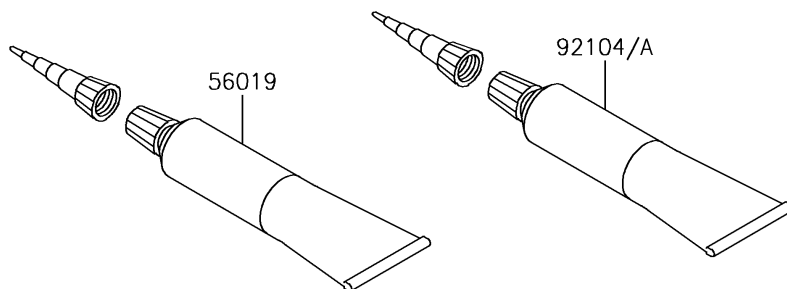

2017 Versys 650 ABS PARTS DIAGRAM

Owner's Tools

F2810

2017 Versys 650 ABS PARTS LIST

Owner's Tools

ITEM NAME	PART NUMBER	QUANTITY
TOOL-KIT (Ref # 56007)	56007-0128	1
BAG,TOOL (Ref # 56008)	56008-0036	1
GASKET-LIQUID,TB1211,WHITE (Ref # 56019)	56019-120	1
GASKET-LIQUID,TB1211F,CLEAR (Ref # 92104)	92104-0004	1
GASKET-LIQUID,TB1216B,BLACK (Ref # 92104A)	92104-1064	1
GRIP-SCREW DRIVER (Ref # 92106)	92106-0004	1
TOOL-DRIVER,#2PHILLIPS&SLOT (Ref # 92107)	92107-0019	1
TOOL-WRENCH,BOX END,22MM (Ref # 92110)	92110-0064	1
TOOL-WRENCH,BOX END,27MM (Ref # 92110A)	92110-0065	1
TOOL-WRENCH,OPEN END,10X12 (Ref # 92110B)	92110-0564	1
TOOL-WRENCH,OPEN END,12X14 (Ref # 92110C)	92110-0565	1
TOOL-WRENCH,ALLEN,5MM (Ref # 92110D)	92110-0566	1
TOOL-WRENCH,ALLEN,4MM (Ref # 92110E)	92110-0567	1
TOOL-BAR,WRENCH (Ref # 92111)	92111-0008	1
TOOL-PLIERS (Ref # 92112)	92112-0007	1
TOOL-WRENCH,ALLEN,6MM (Ref # 92127)	92127-003	1