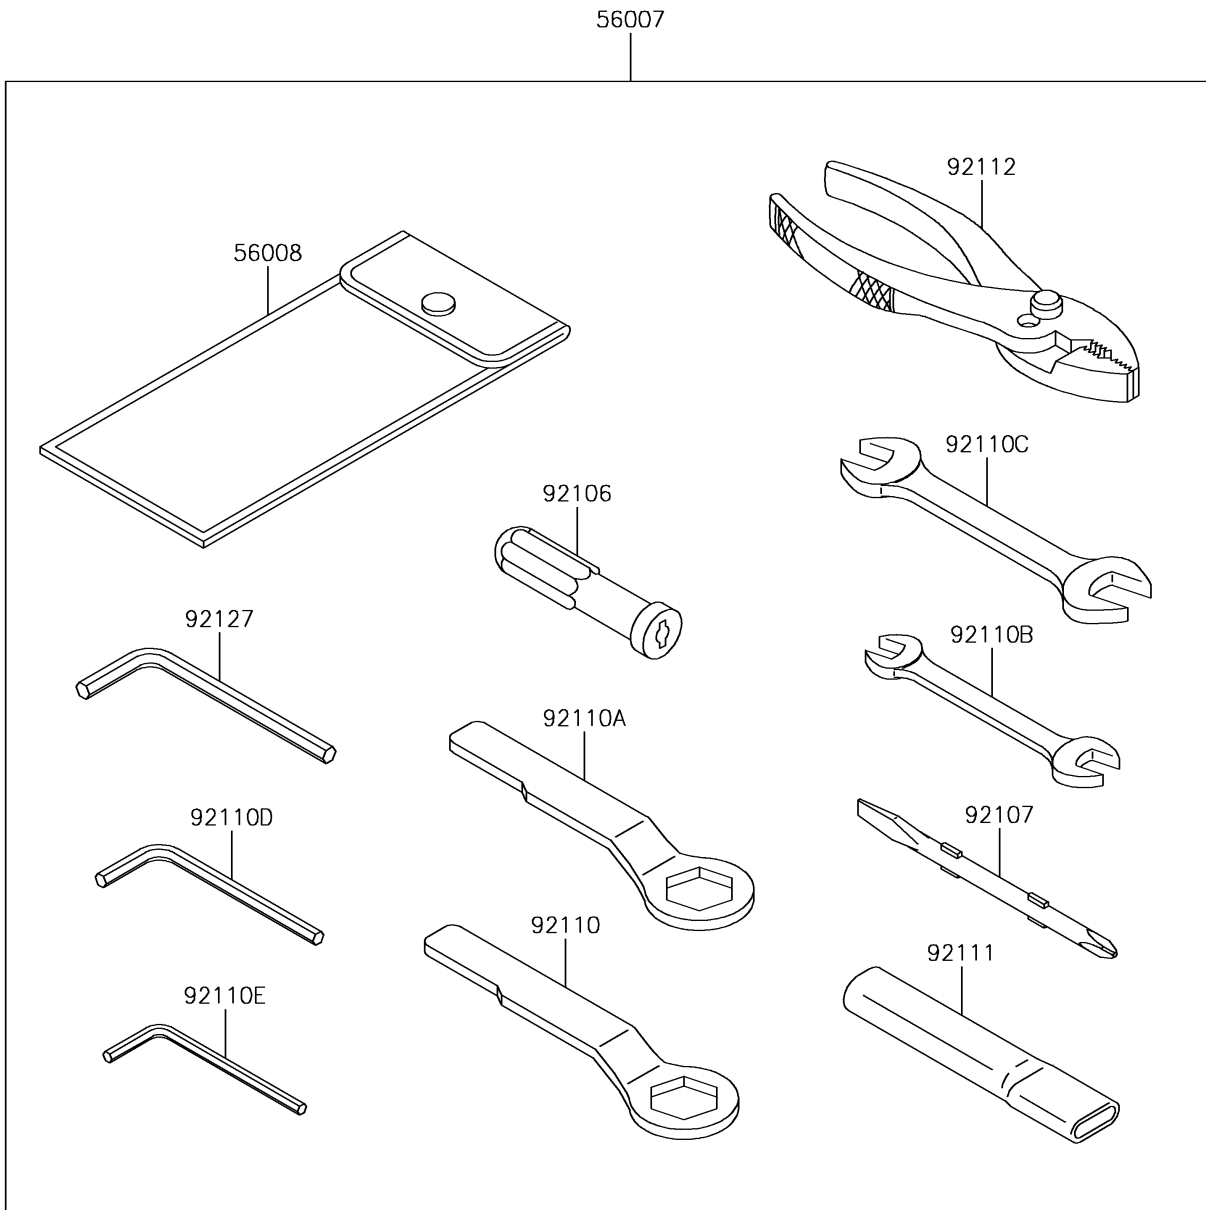

2017 Versys 650 ABS PARTS DIAGRAM

Owner's Tools

F2810

2017 Versys 650 ABS PARTS LIST

Owner's Tools

ITEM NAME	PART NUMBER	QUANTITY
TOOL-KIT (Ref # 56007)	56007-0128	1
BAG,TOOL (Ref # 56008)	56008-0036	1
GASKET-LIQUID,TB1211,WHITE (Ref # 56019)	56019-120	1
GASKET-LIQUID,TB1211F,CLEAR (Ref # 92104)	92104-0004	1
GASKET-LIQUID,TB1216B,BLACK (Ref # 92104A)	92104-1064	1
GRIP-SCREW DRIVER (Ref # 92106)	92106-0004	1
TOOL-DRIVER,#2PHILLIPS&SLOT (Ref # 92107)	92107-0019	1
TOOL-WRENCH,BOX END,22MM (Ref # 92110)	92110-0064	1
TOOL-WRENCH,BOX END,27MM (Ref # 92110A)	92110-0065	1
TOOL-WRENCH,OPEN END,10X12 (Ref # 92110B)	92110-0564	1
TOOL-WRENCH,OPEN END,12X14 (Ref # 92110C)	92110-0565	1
TOOL-WRENCH,ALLEN,5MM (Ref # 92110D)	92110-0566	1
TOOL-WRENCH,ALLEN,4MM (Ref # 92110E)	92110-0567	1
TOOL-BAR,WRENCH (Ref # 92111)	92111-0008	1
TOOL-PLIERS (Ref # 92112)	92112-0007	1
TOOL-WRENCH,ALLEN,6MM (Ref # 92127)	92127-003	1