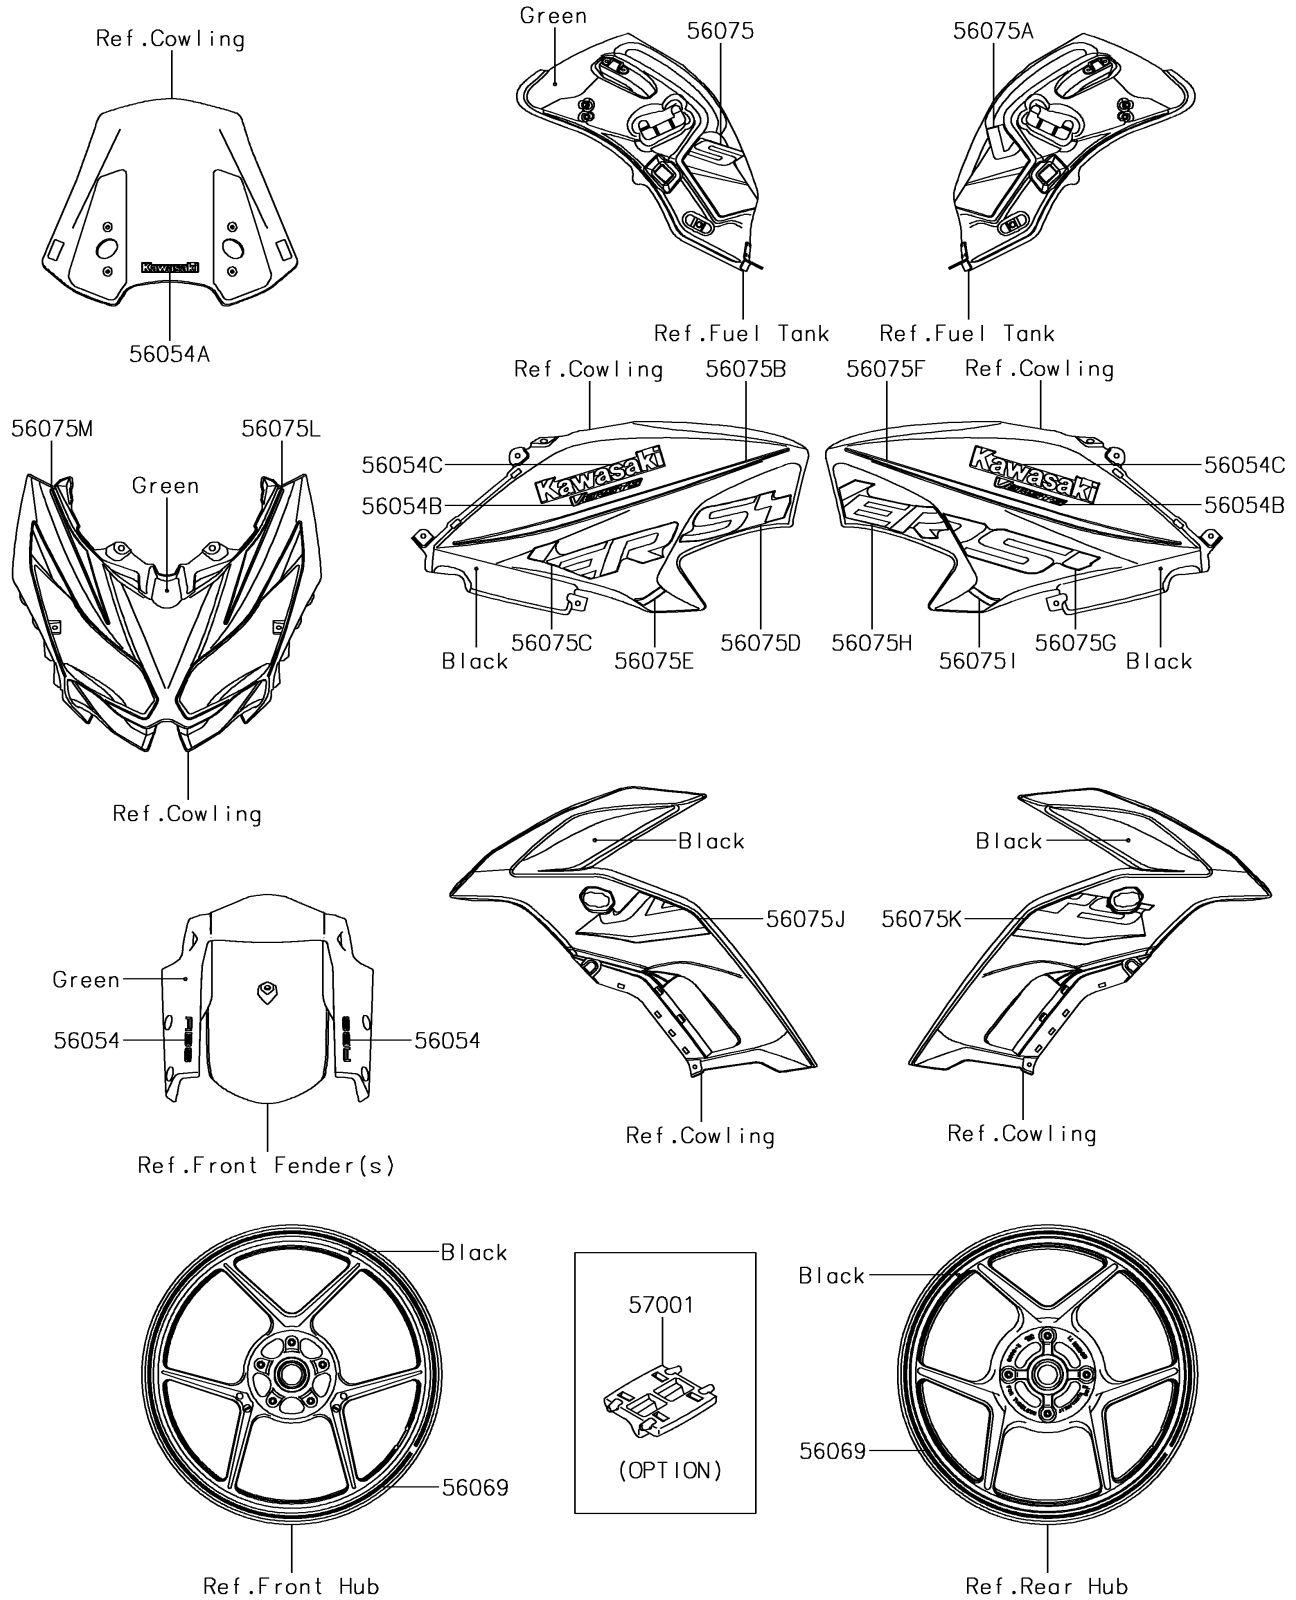

# 2017 Versys 650 ABS PARTS DIAGRAM

Decals(Green)(FHFA)

F2861B

## 2017 Versys 650 ABS PARTS LIST

Decals(Green)(FHFA)

ITEM NAME	PART NUMBER	QUANTITY
MARK,FR FENDER,ABS (Ref # 56054)	56054-1412	2
MARK,WINDSHIELD,KAWASAKI (Ref # 56054A)	56054-2177	1
MARK,TANK COVER,VERSYS (Ref # 56054B)	56054-2183	2
MARK,TANK COVER,KAWASAKI (Ref # 56054C)	56054-2224	2
PATTERN,WHEEL,GREEN,4X1353 (Ref # 56069)	56069-7822	4
PATTERN,FUEL TANK,LH (Ref # 56075)	56075-2528	1
PATTERN,FUEL TANK,RH (Ref # 56075A)	56075-2529	1
PATTERN,TANK SIDE COWL.,LH,UPP (Ref # 56075B)	56075-2530	1
PATTERN,TANK SIDE COWL.,LH,FR (Ref # 56075C)	56075-2531	1
PATTERN,TANK SIDE COWL.,LH,RR (Ref # 56075D)	56075-2532	1
PATTERN,TANK SIDE COWL.,LH,LWR (Ref # 56075E)	56075-2533	1
PATTERN,TANK SIDE COWL.,RH,UPP (Ref # 56075F)	56075-2534	1
PATTERN,TANK SIDE COWL.,RH,FR (Ref # 56075G)	56075-2535	1
PATTERN,TANK SIDE COWL.,RH,RR (Ref # 56075H)	56075-2536	1
PATTERN,TANK SIDE COWL.,RH,LWR (Ref # 56075I)	56075-2537	1
PATTERN,SIDE COWL.,LH (Ref # 56075J)	56075-2538	1
PATTERN,SIDE COWL.,RH (Ref # 56075K)	56075-2539	1
PATTERN,UPP COWL.,LH (Ref # 56075L)	56075-2540	1
PATTERN,UPP COWL.,RH (Ref # 56075M)	56075-2541	1
RIM STRIPE APPLICATOR (Ref # 57001)	57001-1752	AR