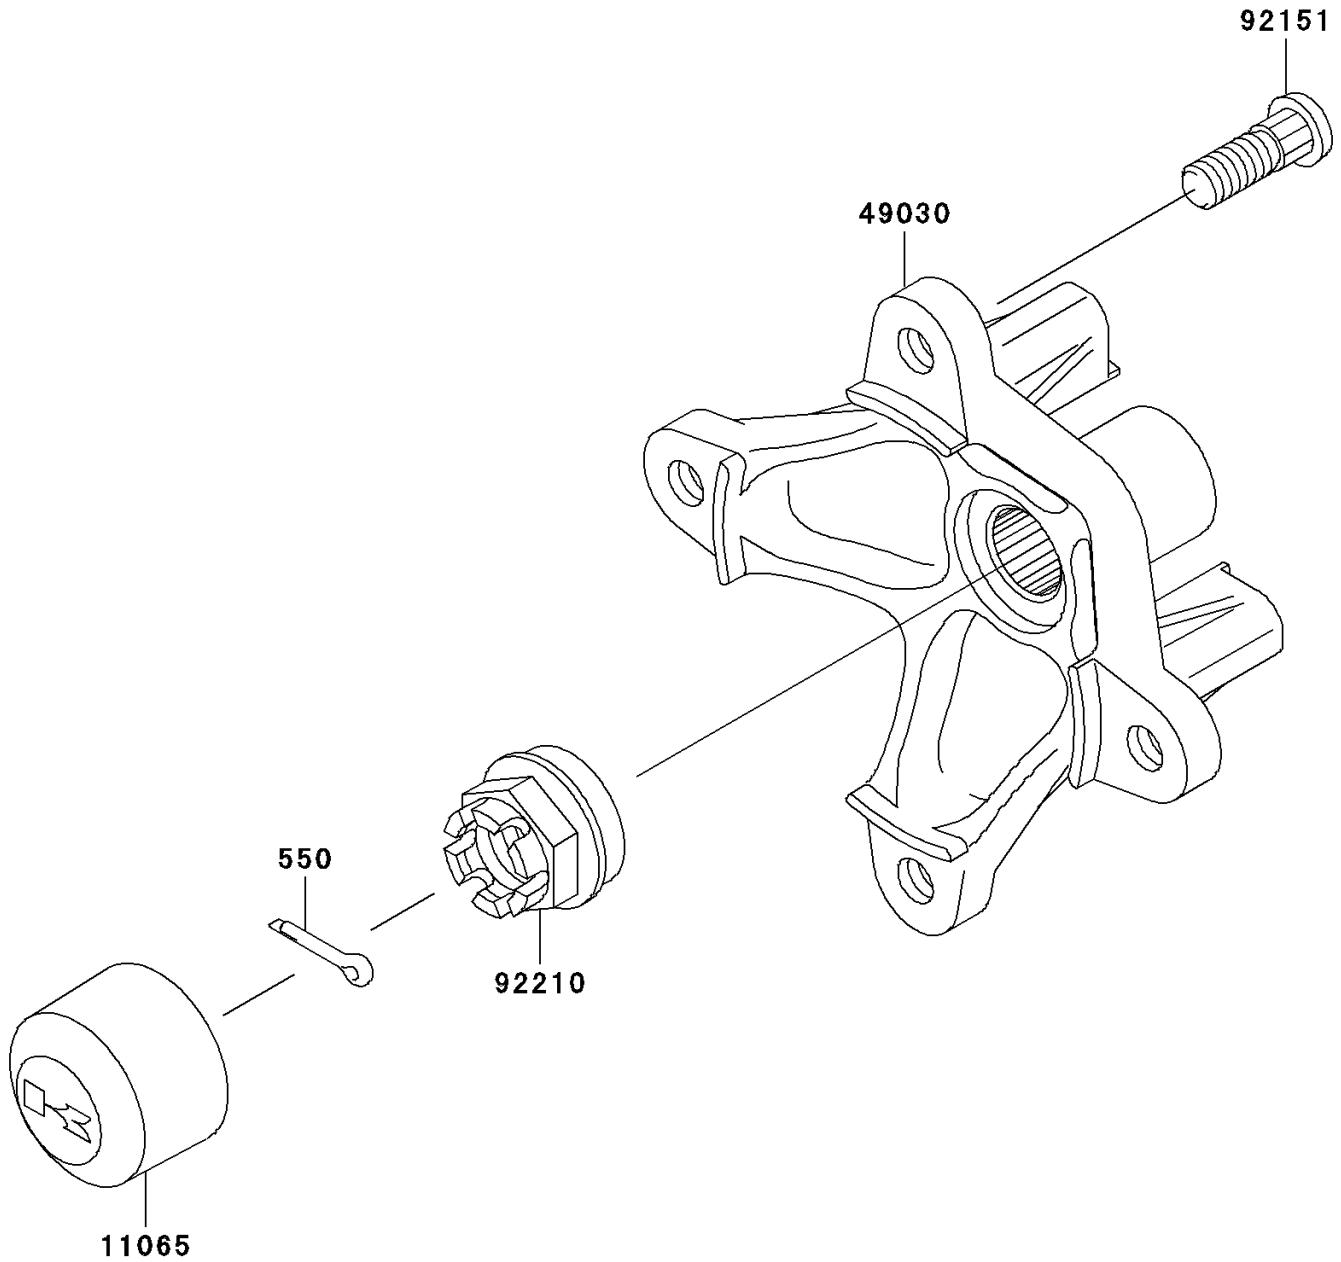

2005 Brute Force 650 4x4 PARTS DIAGRAM

Front Hub

F2230

2005 Brute Force 650 4x4 PARTS LIST

Front Hub

ITEM NAME	PART NUMBER	QUANTITY
PIN-COTTER,4.0X25 (Ref # 550)	550D4025	2
CAP,WHEEL (Ref # 11065)	11065-1153	2
HUB,FR (Ref # 49030)	49030-1135	2
BOLT,10X29.5 (Ref # 92151)	92151-1392	8
NUT,CASTLE,18MM (Ref # 92210)	92210-1349	2