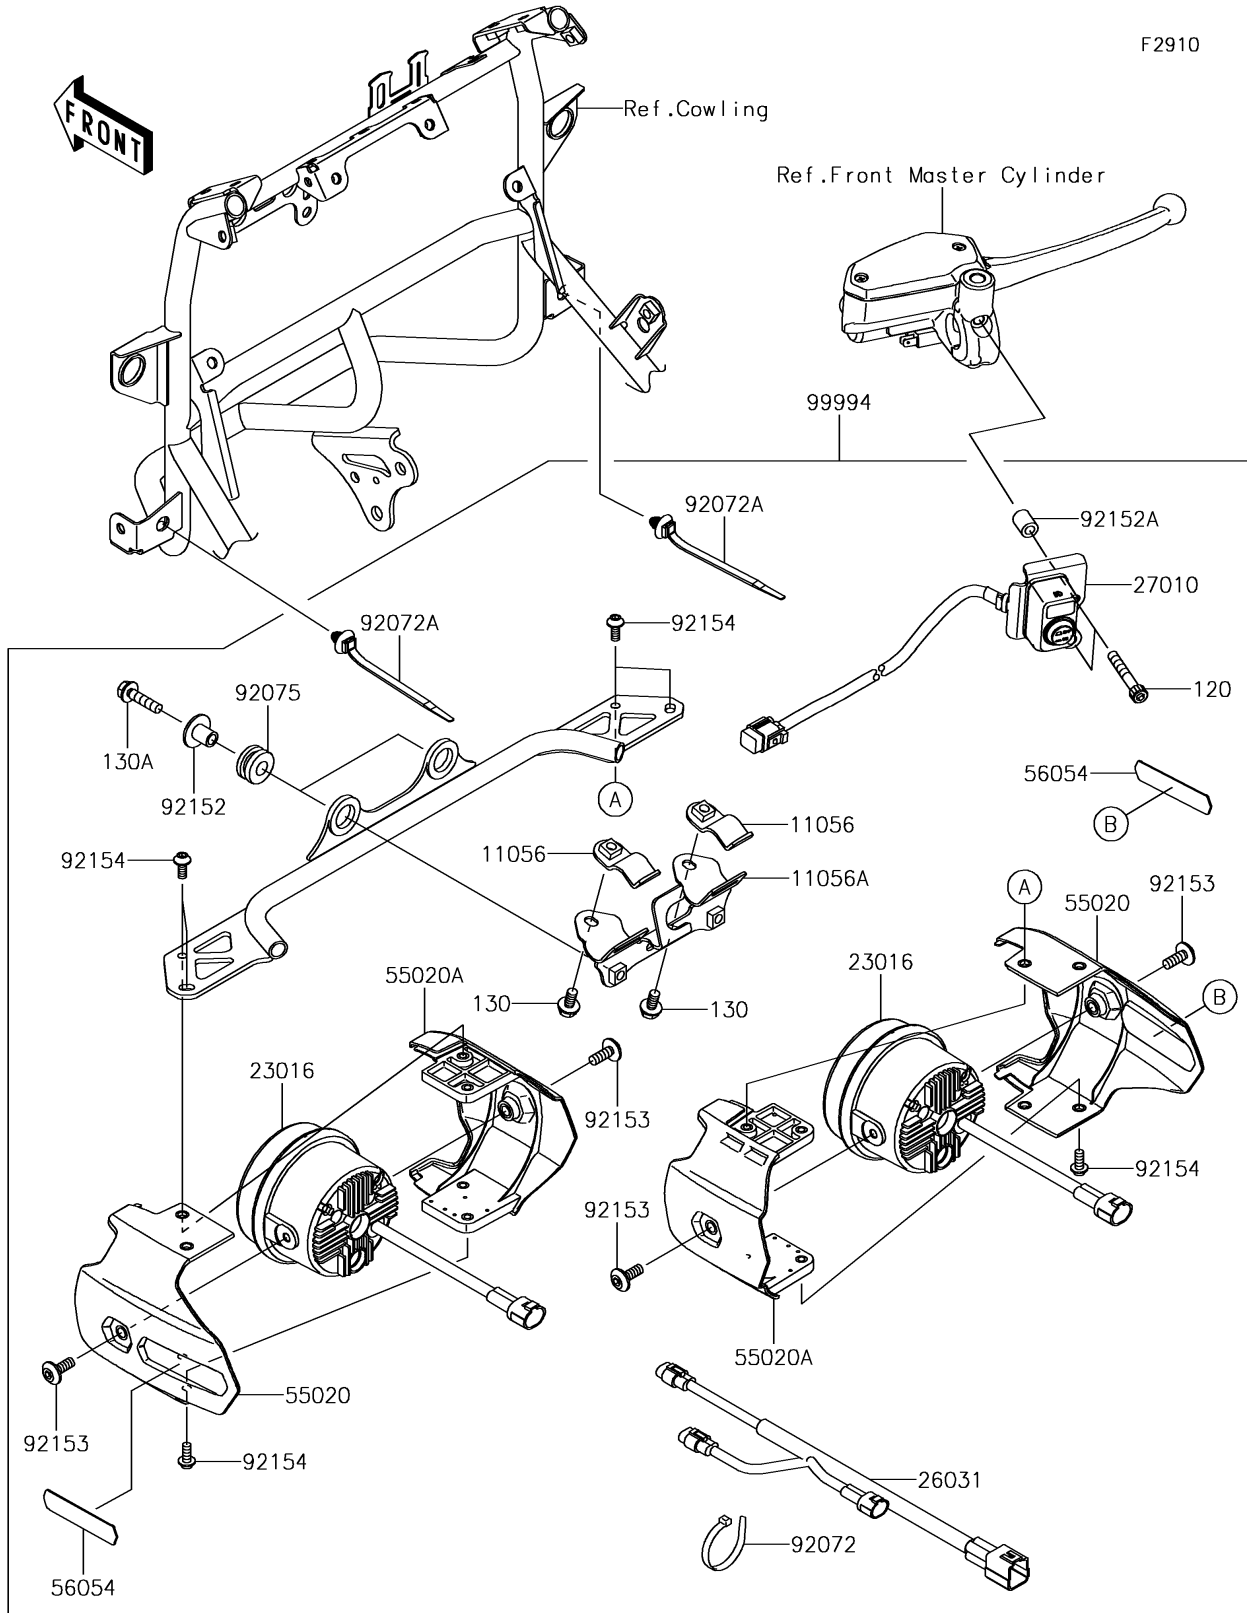

2017 Versys 650 ABS PARTS DIAGRAM

Accessory(Fog Lamp)

2017 Versys 650 ABS PARTS LIST

Accessory(Fog Lamp)

ITEM NAME	PART NUMBER	QUANTITY
BRACKET,UPP (Ref # 11056)	11056-3978	2
BRACKET,LWR (Ref # 11056A)	11056-3979	1
BOLT-SOCKET,6X40 (Ref # 120)	120CB0640	2
BOLT-FLANGED,6X12 (Ref # 130)	130BB0612	2
BOLT-FLANGED,6X25 (Ref # 130A)	130BB0625	2
LAMP-ASSY,FOG LAMP,LED (Ref # 23016)	23016-0571	2
HARNESS (Ref # 26031)	26031-1737	1
SWITCH,FOG LAMP (Ref # 27010)	27010-0761	1
GUARD,OUTER (Ref # 55020)	55020-1825	2
GUARD,INNER (Ref # 55020A)	55020-1826	2
MARK,FOG LAMP,KAWASAKI (Ref # 56054)	56054-1695	2
BAND,L=202 (Ref # 92072)	92072-1195	7
BAND,OS170-FT7(BLACK) (Ref # 92072A)	92072-1414	2
DAMPER,CASE (Ref # 92075)	92075-222	2
COLLAR,6.8X10X12.1 (Ref # 92152)	92152-1407	2
COLLAR,6.3X11X14 (Ref # 92152A)	92152-1965	2
BOLT,SOCKET,6X16 (Ref # 92153)	92153-1526	4
BOLT,SOCKET,5X12 (Ref # 92154)	92154-0917	8
KIT-ACCESSORY,FOG LAMP (Ref # 99994)	99994-0470	1