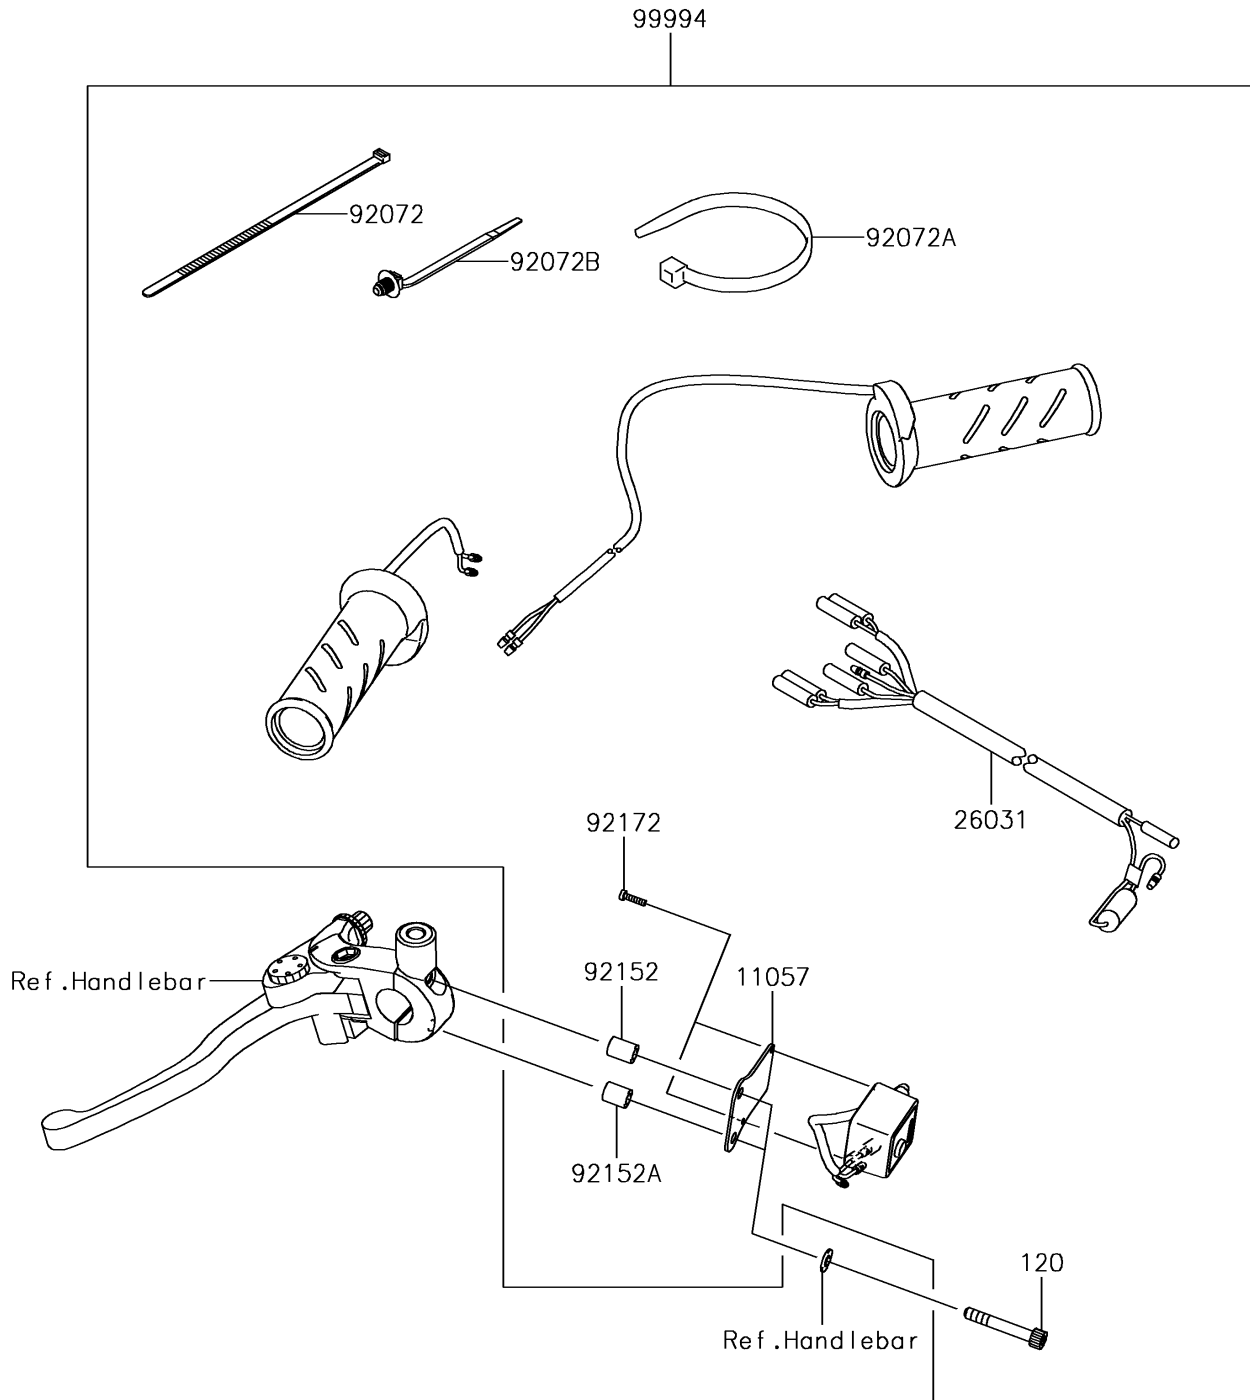

2017 Versys 650 ABS PARTS DIAGRAM

Accessory(Grip Heater)

F2910A

2017 Versys 650 ABS PARTS LIST

Accessory(Grip Heater)

ITEM NAME	PART NUMBER	QUANTITY
BRACKET (Ref # 11057)	11057-0654	1
BOLT-SOCKET,6X40 (Ref # 120)	120CB0640	2
HARNESS,GRIP HEATER (Ref # 26031)	26031-0971	1
BAND,L=202 (Ref # 92072)	92072-1195	1
BAND,L=365 (Ref # 92072A)	92072-1197	1
BAND,OS170-FT7(BLACK) (Ref # 92072B)	92072-1414	2
COLLAR,6.5X10.5X14 (Ref # 92152)	92152-0901	1
COLLAR,6.5X10.5X13 (Ref # 92152A)	92152-0902	1
SCREW,TAPPING,3X12 (Ref # 92172)	92172-0489	2
KIT-ACCESSORY,GRIP-HEATER (Ref # 99994)	99994-0887	1