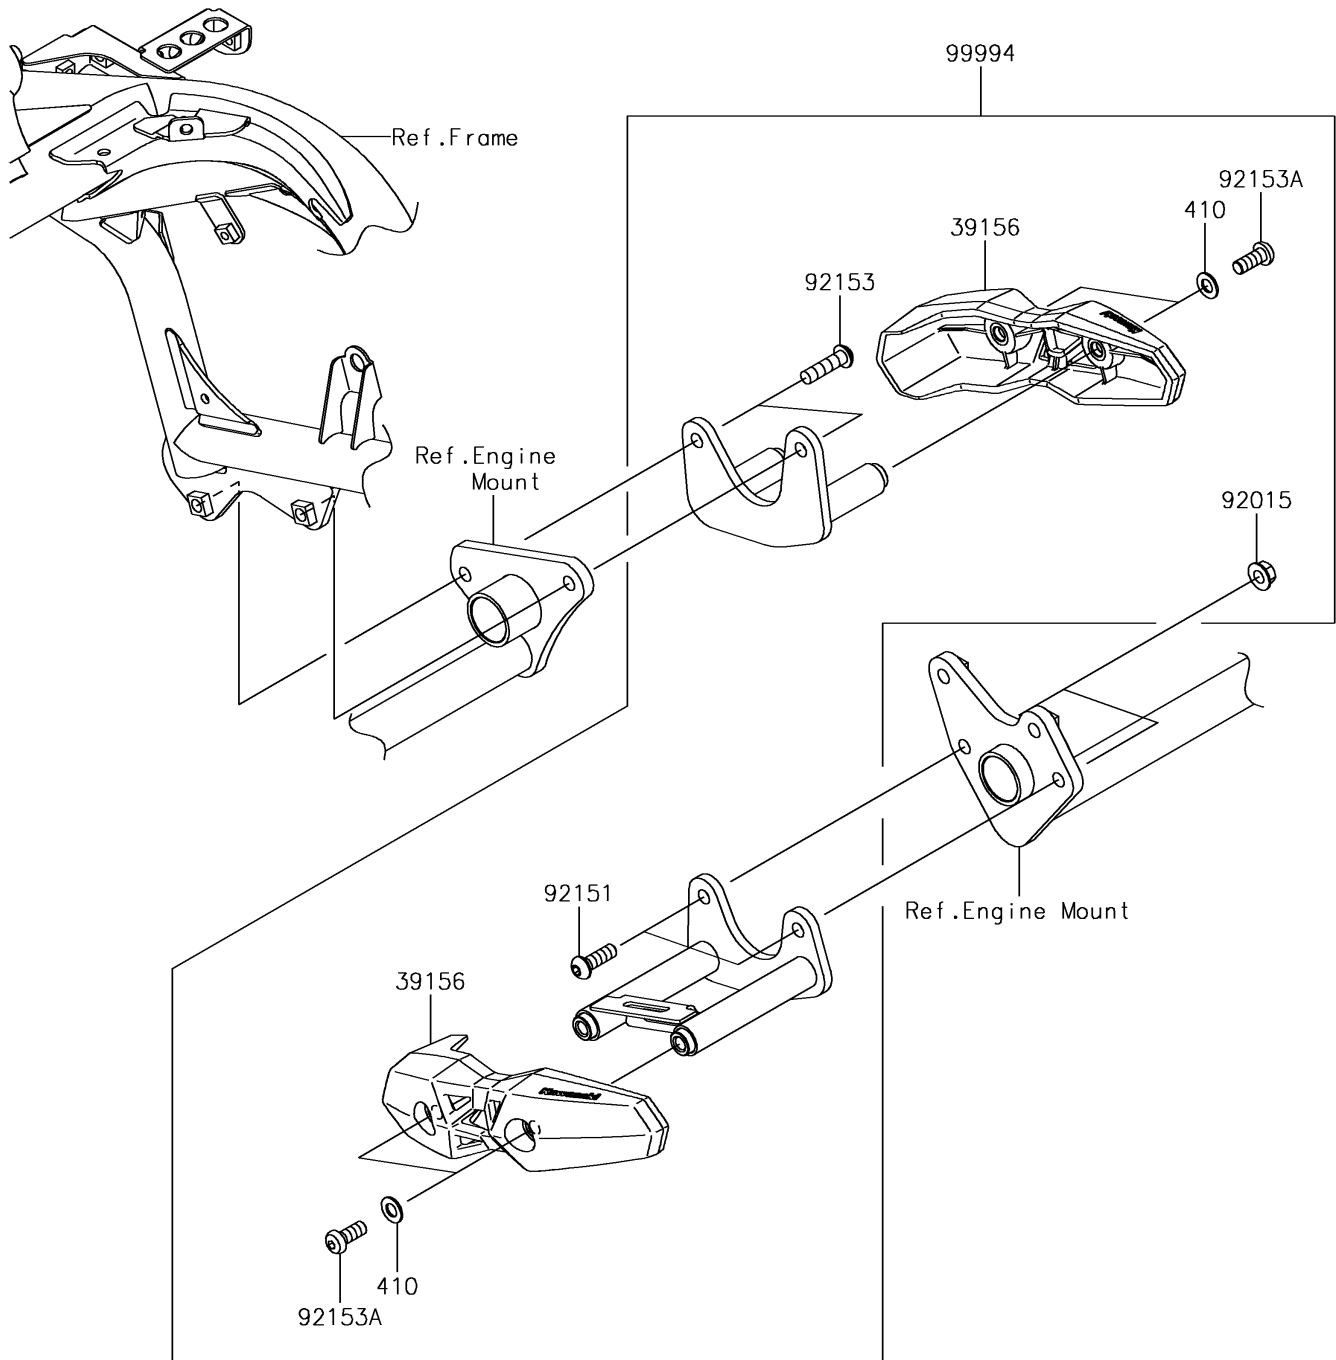

# 2017 Versys 650 ABS PARTS DIAGRAM

Accessory(Engine Guard)

F2910B

## 2017 Versys 650 ABS PARTS LIST

Accessory(Engine Guard)

ITEM NAME	PART NUMBER	QUANTITY
PAD,SLIDER (Ref # 39156)	39156-1818	2
WASHER-PLAIN-SMALL,8MM,BLACK (Ref # 410)	410AB0800	4
NUT,FLANGED,8MM (Ref # 92015)	92015-1014	2
BOLT,SOCKET,8X25 (Ref # 92151)	92151-1327	2
BOLT,SOCKET,8X30 (Ref # 92153)	92153-0393	2
BOLT,SOCKET,8X20 (Ref # 92153A)	92153-0912	4
KIT-ACCESSORY,GUARD-ENGINE (Ref # 99994)	99994-0477	1