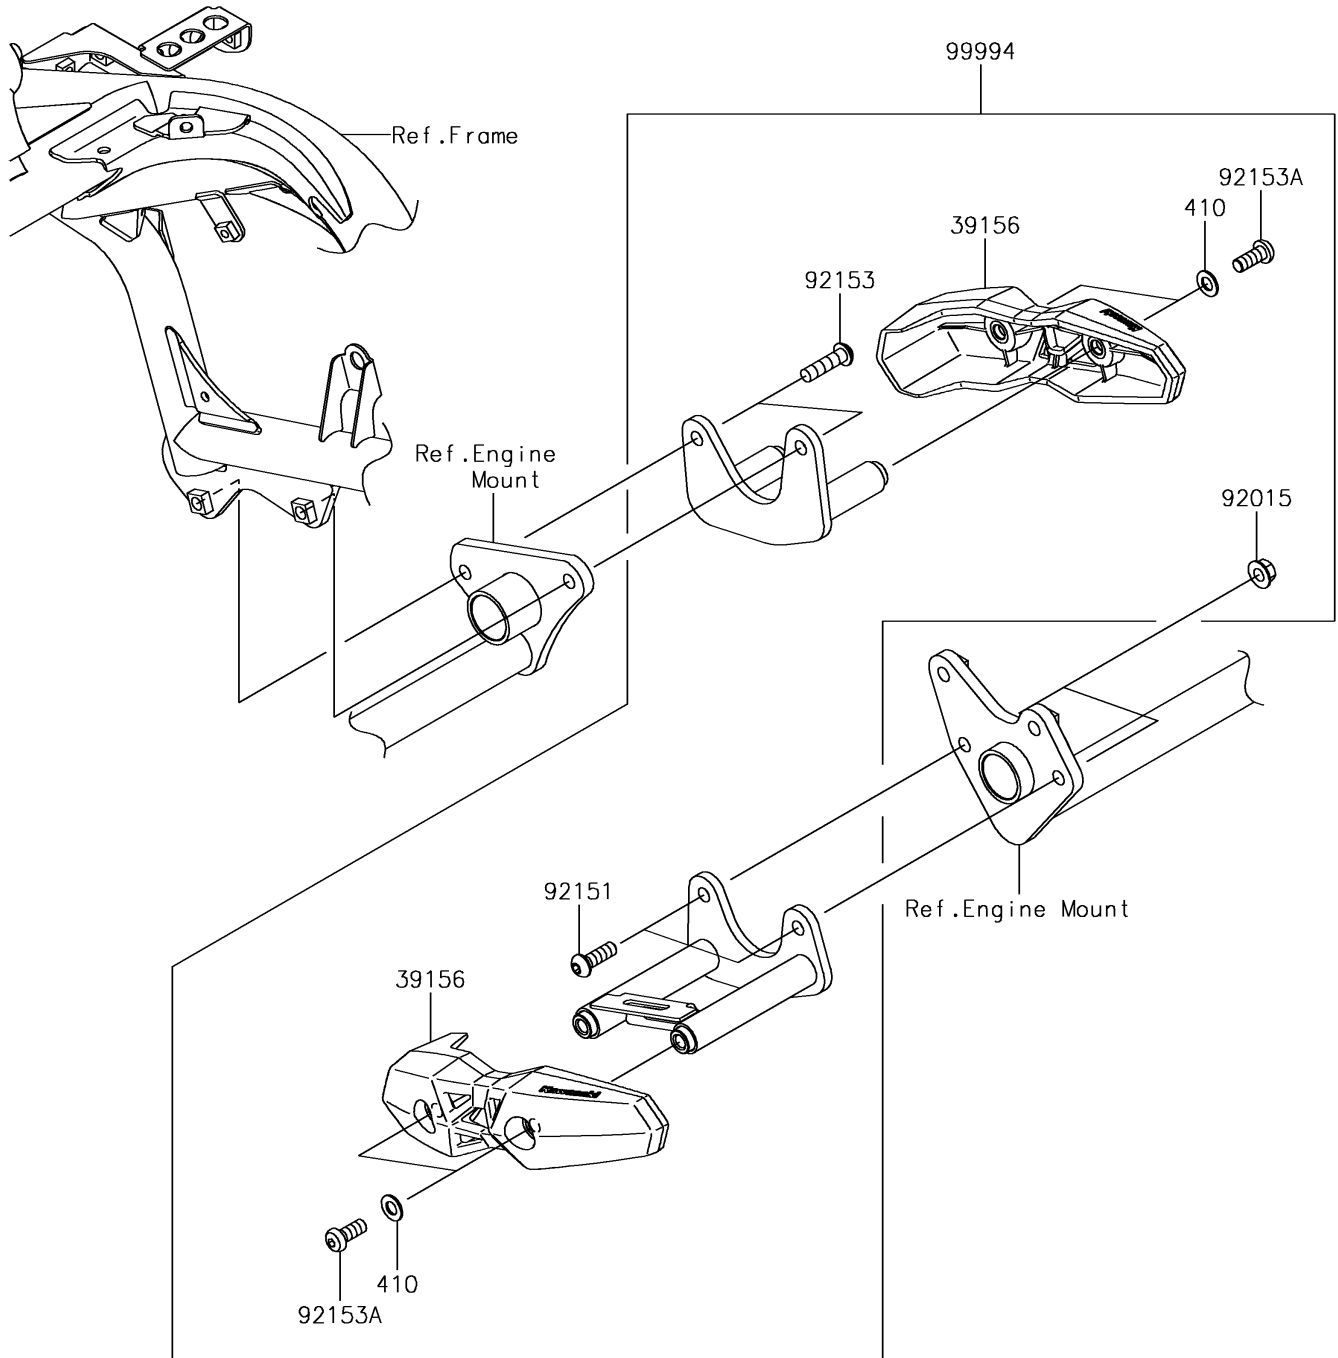

# 2018 VERSYS® 650 ABS PARTS DIAGRAM

Accessory(Engine Guard)

F2910B

## 2018 VERSYS® 650 ABS PARTS LIST

Accessory(Engine Guard)

ITEM NAME	PART NUMBER	QUANTITY
PAD,SLIDER (Ref # 39156)	39156-1818	2
WASHER-PLAIN-SMALL,8MM,BLACK (Ref # 410)	410AB0800	4
NUT,FLANGED,8MM (Ref # 92015)	92015-1014	2
BOLT,SOCKET,8X25 (Ref # 92151)	92151-1327	2
BOLT,SOCKET,8X30 (Ref # 92153)	92153-0393	2
BOLT,SOCKET,8X20 (Ref # 92153A)	92153-0912	4
KIT-ACCESSORY,GUARD-ENGINE (Ref # 99994)	99994-0477	1