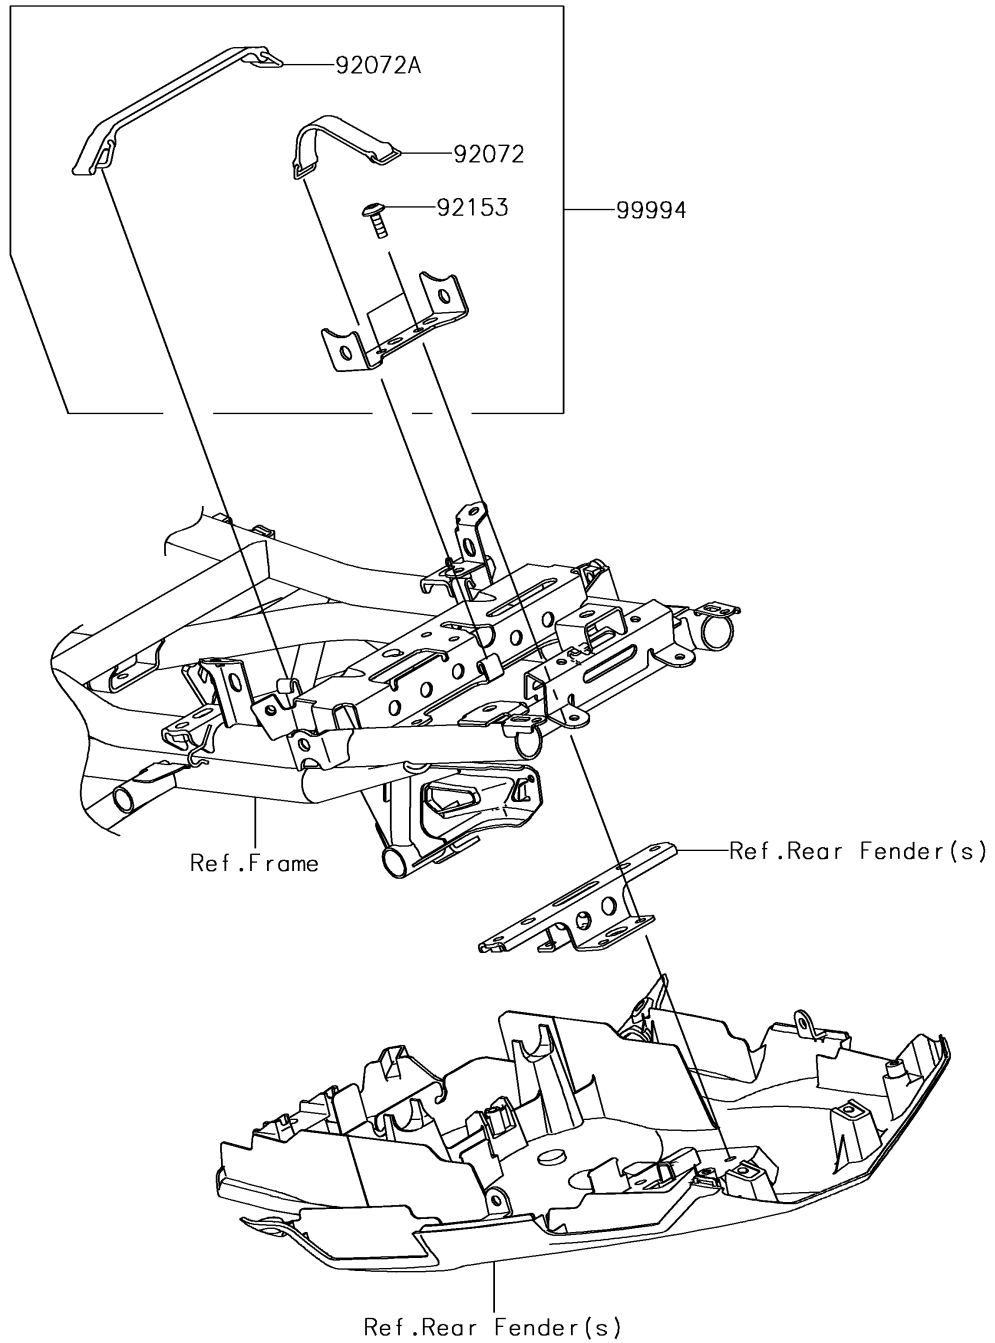

# 2017 Versys 650 ABS PARTS DIAGRAM

Accessory(U-Lock Bracket)

F2910C

## 2017 Versys 650 ABS PARTS LIST

Accessory(U-Lock Bracket)

ITEM NAME	PART NUMBER	QUANTITY
BAND,L=82 (Ref # 92072)	92072-053	1
BAND,L=150 (Ref # 92072A)	92072-1203	1
BOLT,SOCKET,6X18 (Ref # 92153)	92153-1675	2
KIT-ACCESSORY,U-LOCK (Ref # 99994)	99994-0888	1