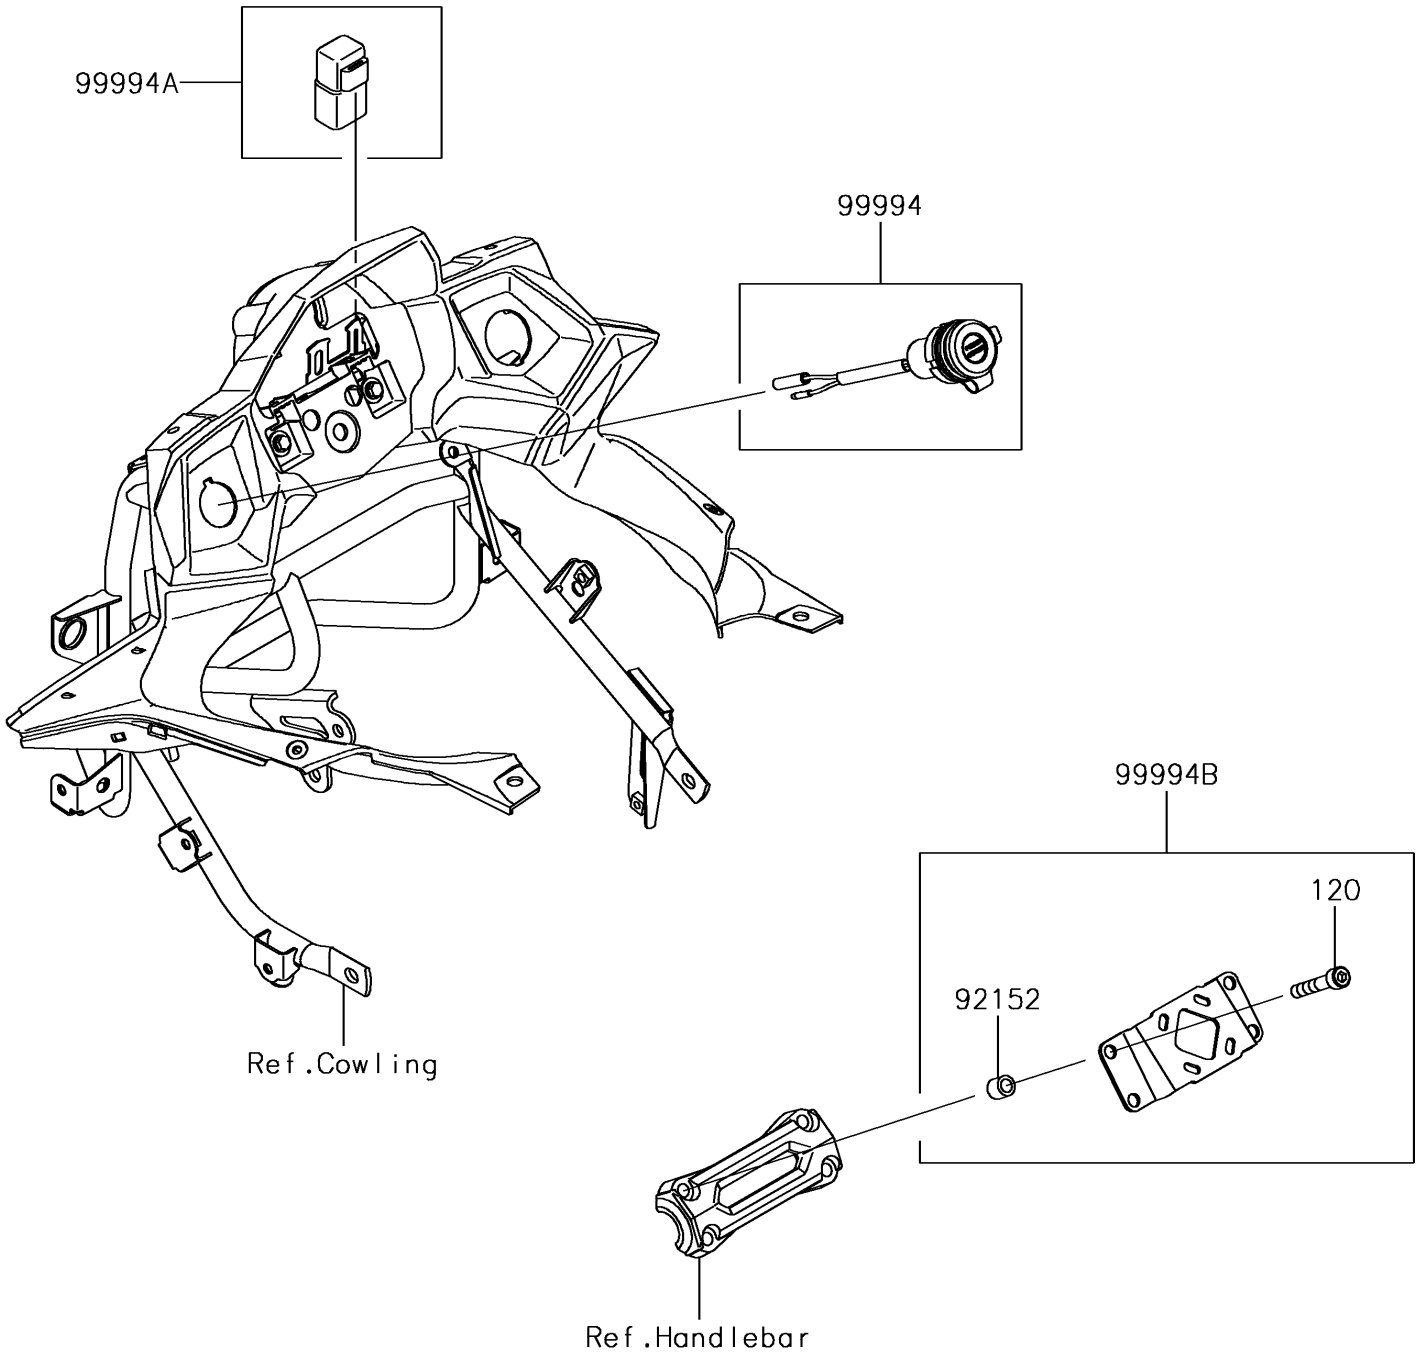

2017 Versys 650 ABS PARTS DIAGRAM

Accessory(DC Output etc.)

F2910D

2017 Versys 650 ABS PARTS LIST

Accessory(DC Output etc.)

ITEM NAME	PART NUMBER	QUANTITY
BOLT-SOCKET (Ref # 120)	120CC0845	4
COLLAR (Ref # 92152)	92152-2330	4
KIT-ACCESSORY,DC OUTPUT (Ref # 99994)	99994-0485	1
KIT-ACCESSORY,RELAY (Ref # 99994A)	99994-0556	1
KIT-ACCESSORY,GPS NAVI BKT (Ref # 99994B)	99994-0910	1