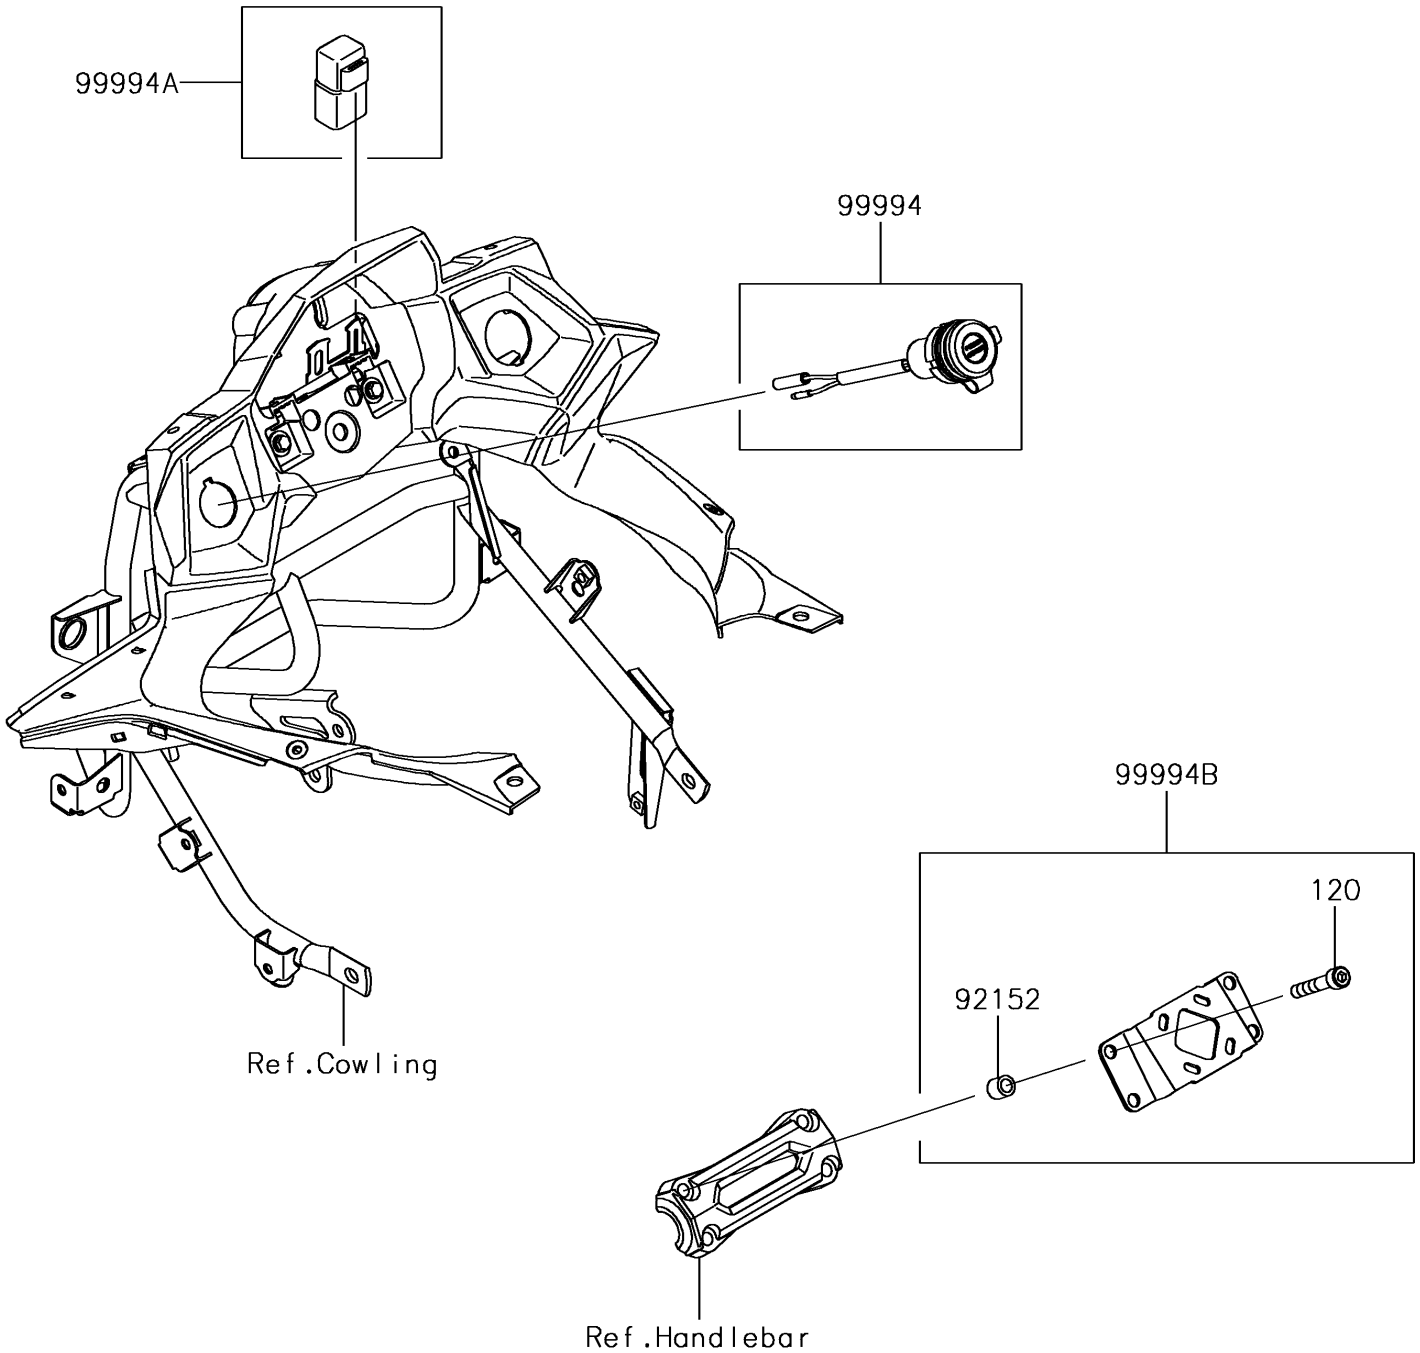

# 2018 VERSYS® 650 ABS PARTS DIAGRAM

Accessory(DC Output etc.)

F2910D

## 2018 VERSYS® 650 ABS PARTS LIST

Accessory(DC Output etc.)

ITEM NAME	PART NUMBER	QUANTITY
BOLT-SOCKET (Ref # 120)	120CC0845	4
COLLAR (Ref # 92152)	92152-2330	4
KIT-ACCESSORY,DC OUTPUT (Ref # 99994)	99994-0485	1
KIT-ACCESSORY,RELAY (Ref # 99994A)	99994-0556	1
KIT-ACCESSORY,GPS NAVI BKT (Ref # 99994B)	99994-0910	1