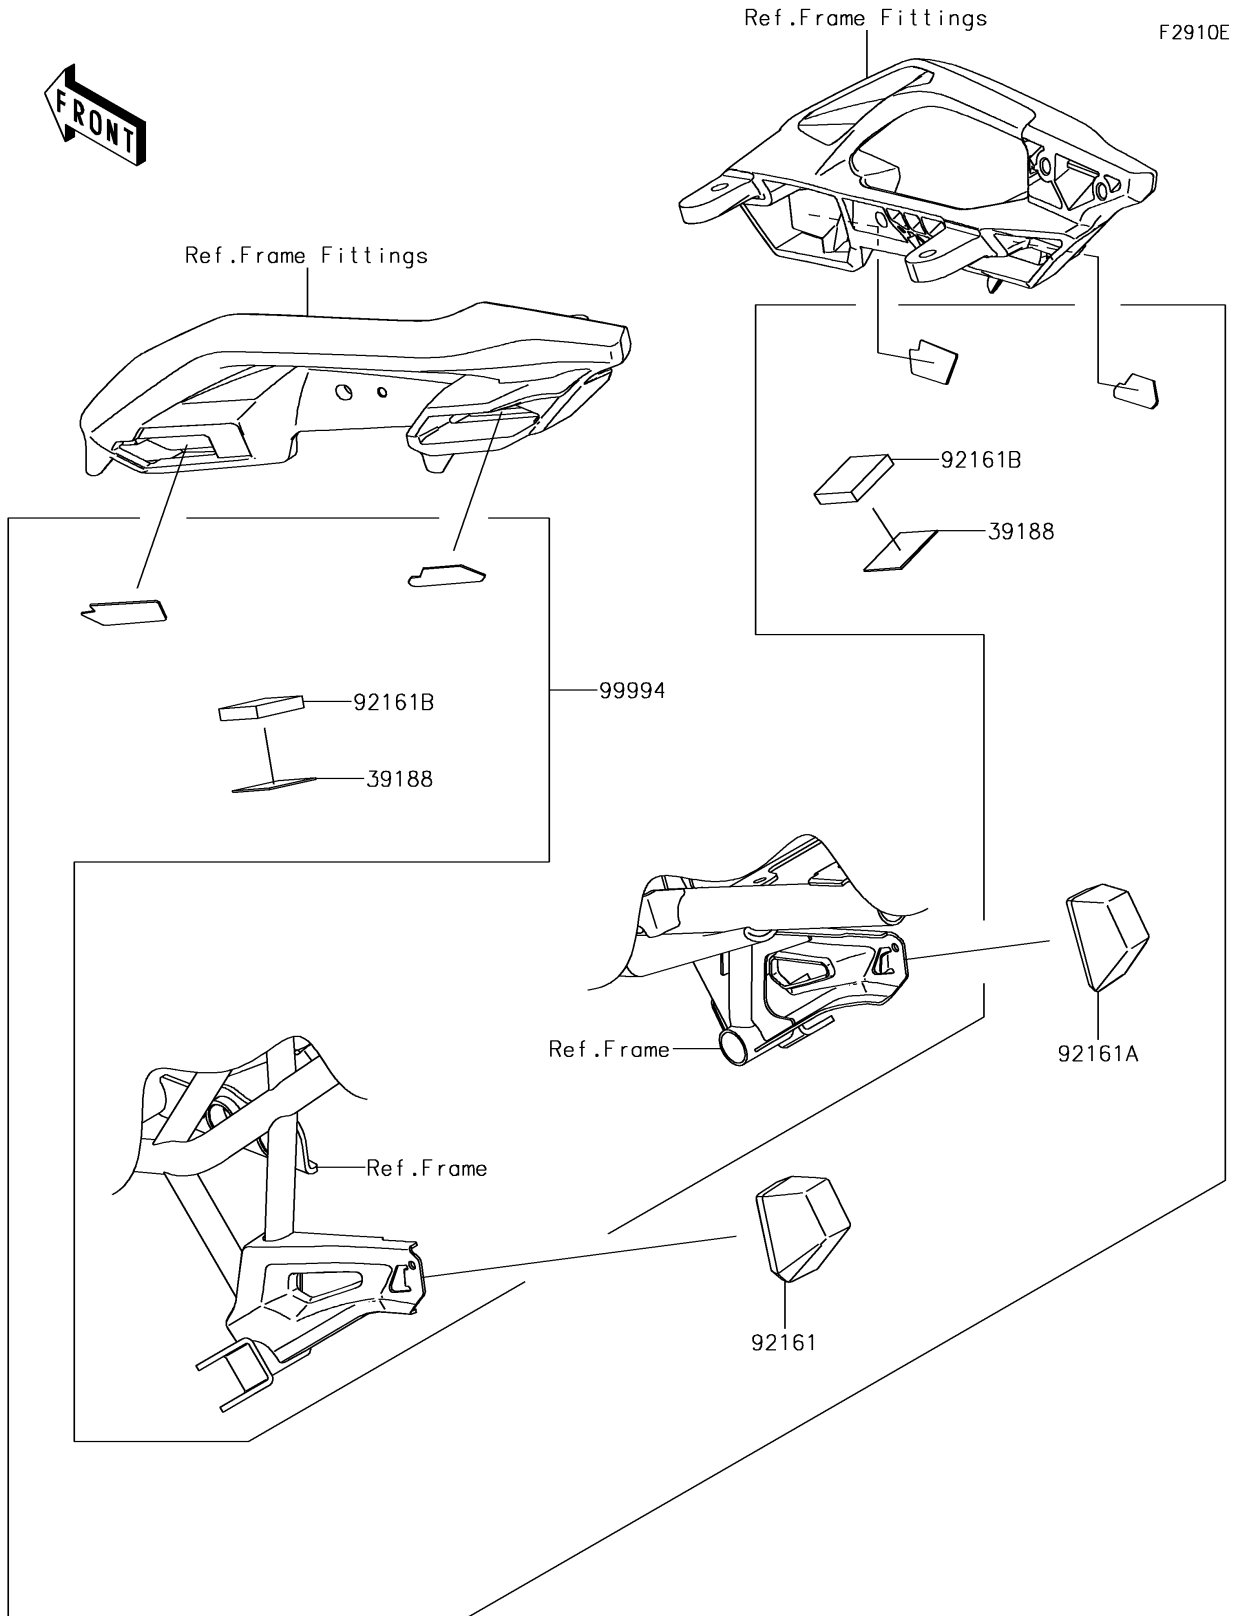

# 2017 Versys 650 ABS PARTS DIAGRAM

Accessory(Bag Fitting Kit)

## 2017 Versys 650 ABS PARTS LIST

Accessory(Bag Fitting Kit)

ITEM NAME	PART NUMBER	QUANTITY
TAPE,34X34 (Ref # 39188)	39188-0561	2
DAMPER,PANNIER,LH (Ref # 92161)	92161-1550	1
DAMPER,PANNIER,RH (Ref # 92161A)	92161-1551	1
DAMPER,34X34X7 (Ref # 92161B)	92161-1795	2
KIT-ACCESSORY,BAG FITTING KIT (Ref # 99994)	99994-0537	1