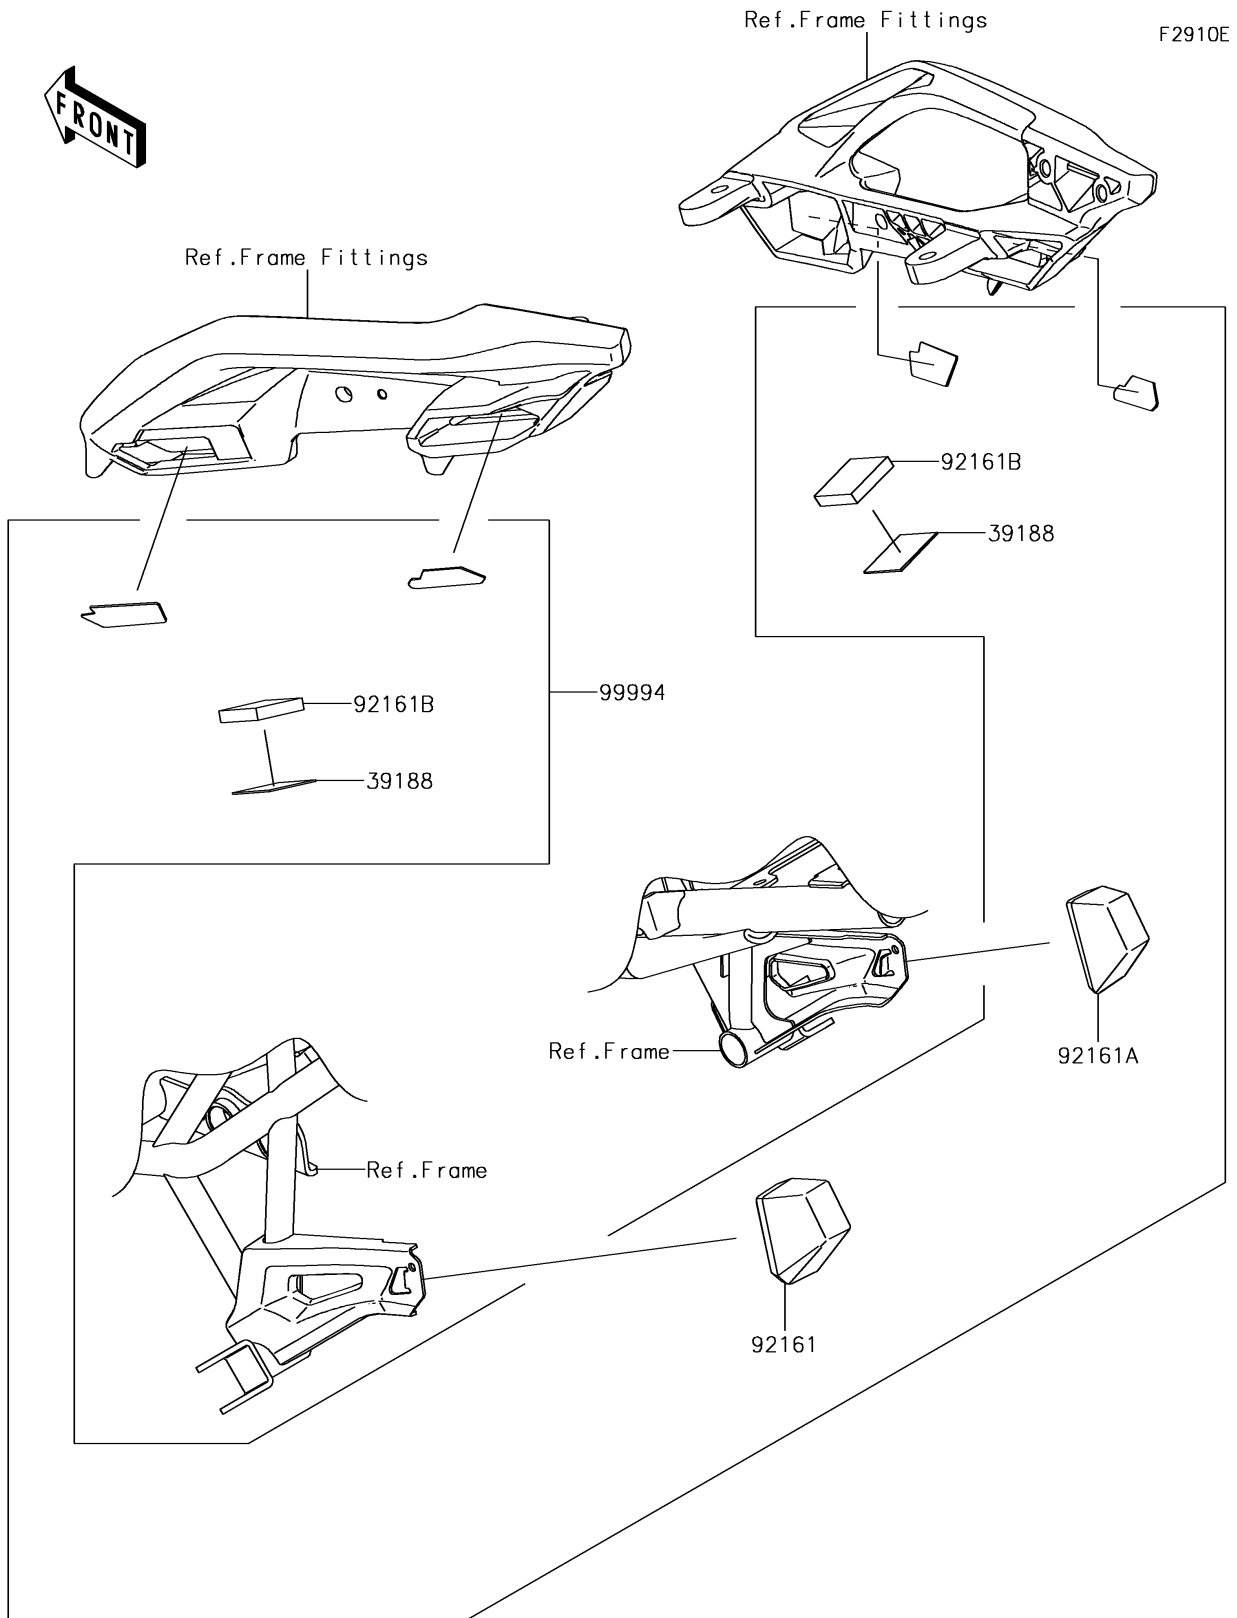

2017 Versys 650 ABS PARTS DIAGRAM

Accessory(Bag Fitting Kit)

2017 Versys 650 ABS PARTS LIST

Accessory(Bag Fitting Kit)

ITEM NAME	PART NUMBER	QUANTITY
TAPE,34X34 (Ref # 39188)	39188-0561	2
DAMPER,PANNIER,LH (Ref # 92161)	92161-1550	1
DAMPER,PANNIER,RH (Ref # 92161A)	92161-1551	1
DAMPER,34X34X7 (Ref # 92161B)	92161-1795	2
KIT-ACCESSORY,BAG FITTING KIT (Ref # 99994)	99994-0537	1