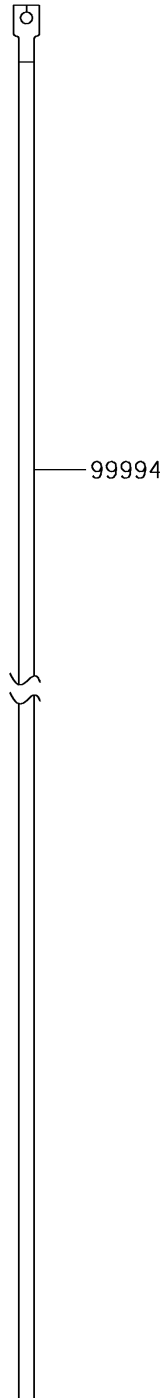

2017 Versys 650 ABS PARTS DIAGRAM

Accessory(Decals)

F2910G

2017 Versys 650 ABS PARTS LIST

Accessory(Decals)

ITEM NAME	PART NUMBER	QUANTITY
RIM STRIPE APPLICATOR (Ref # 57001)	57001-1752	AR
WHEEL RIM TAPE (Ref # 99994)	99994-0652	1