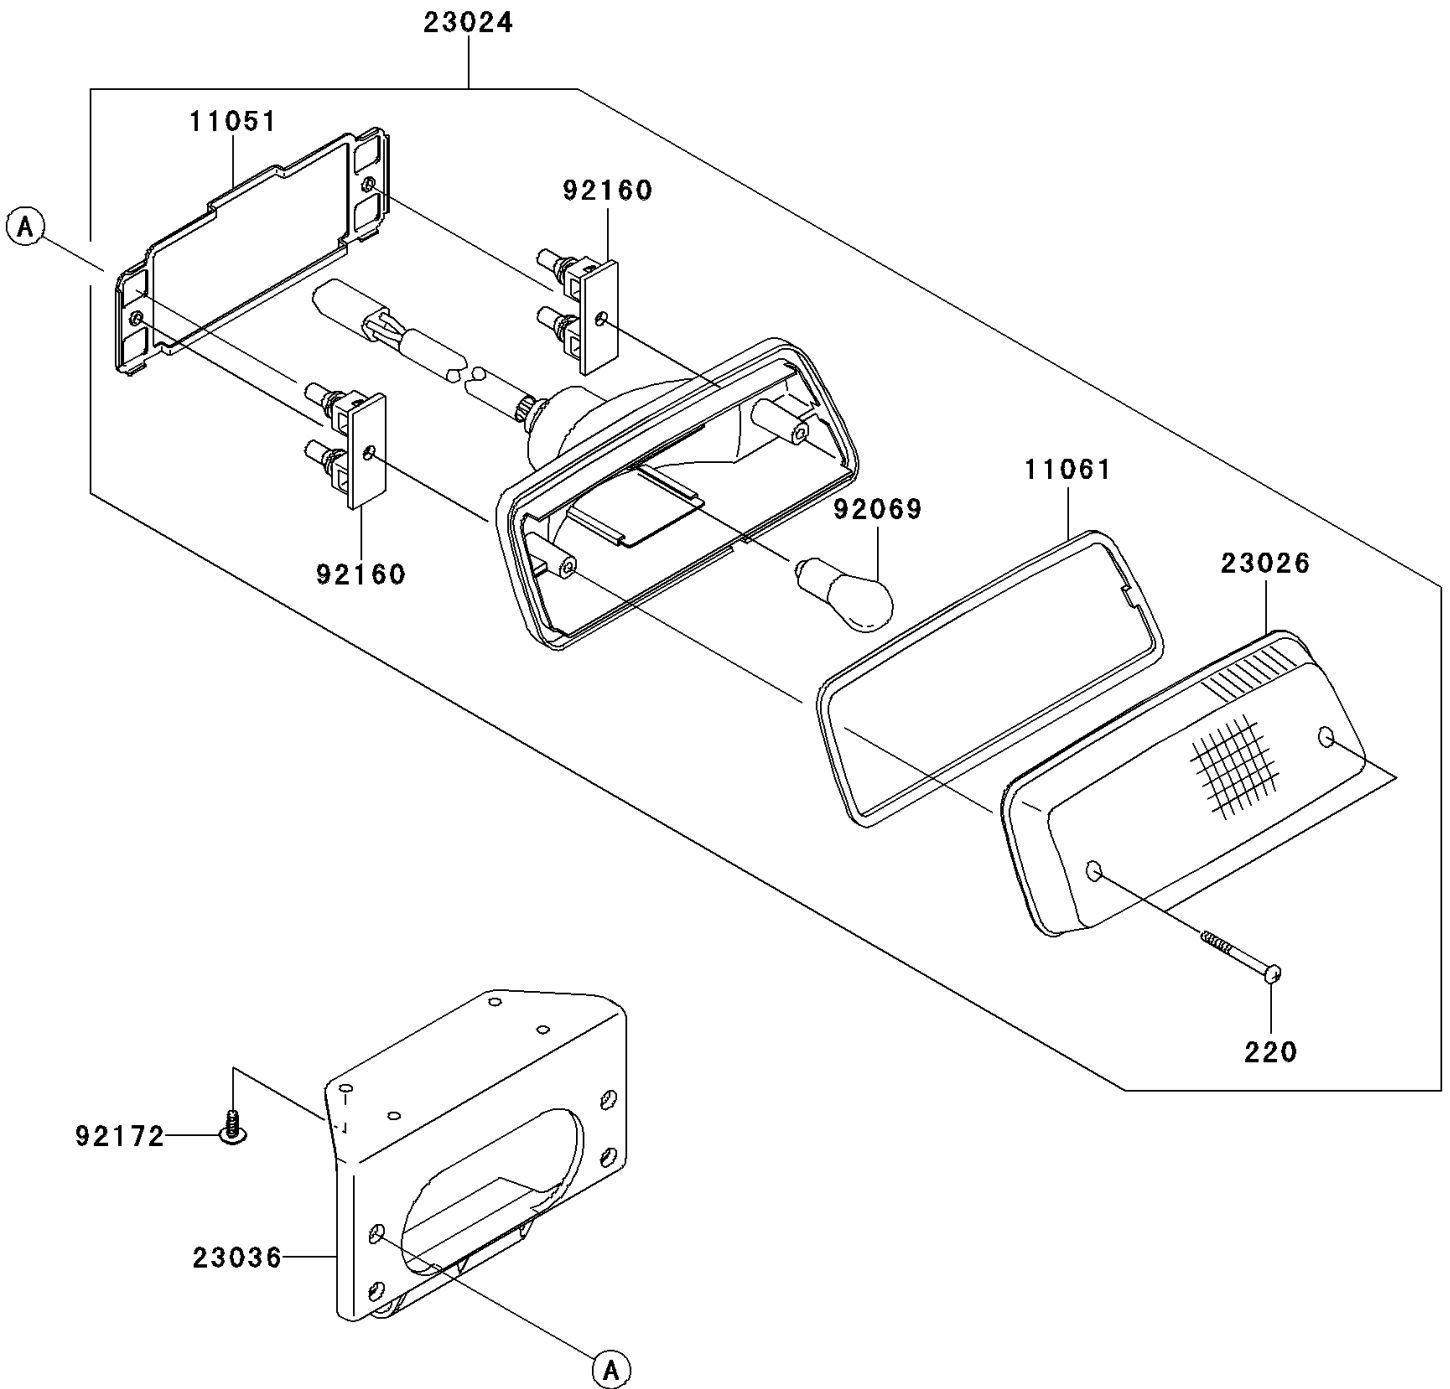

2005 Brute Force 650 4x4 PARTS DIAGRAM

Taillight(s)

F2720

2005 Brute Force 650 4x4 PARTS LIST

Taillight(s)

ITEM NAME	PART NUMBER	QUANTITY
SCREW-PAN-CROS,4X40 (Ref # 220)	220B0440	2
BRACKET,TAIL LAMP (Ref # 11051)	11051-1870	1
GASKET,TAIL LAMP LENS (Ref # 11061)	11061-0055	1
LAMP-ASSY-TAIL (Ref # 23024)	23024-1130	1
LENS,TAIL LAMP (Ref # 23026)	23026-1230	1
BRACKET-TAIL LAMP (Ref # 23036)	23036-0005	1
BULB,12V 21/5W (Ref # 92069)	92069-063	1
DAMPER,TAIL LAMP (Ref # 92160)	92160-1053	2
SCREW,TAPPING,5X10 (Ref # 92172)	92172-1061	4