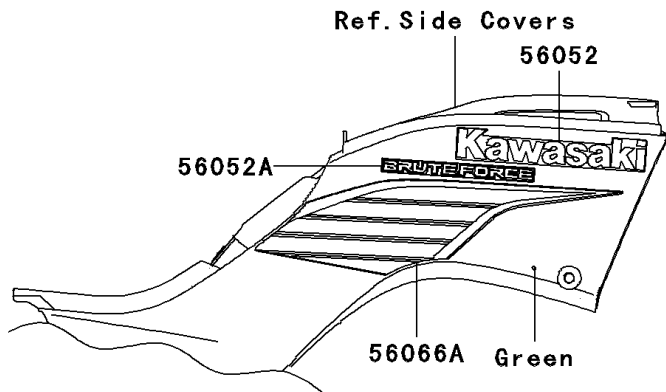

2005 Brute Force 650 4x4 PARTS DIAGRAM

Decals(Green)

F2861A

2005 Brute Force 650 4x4 PARTS LIST

Decals(Green)

ITEM NAME	PART NUMBER	QUANTITY
MARK,SIDE COVER,KAWASAKI (Ref # 56052)	56052-0542	2
MARK,SIDE COVER,BRUTE FORCE (Ref # 56052A)	56052-0543	2
MARK,FR FENDER,4X4 (Ref # 56052B)	56052-0544	1
MARK,RR FENDER,V TWIN 650 (Ref # 56052C)	56052-0545	2
PATTERN,SIDE COVER,LH (Ref # 56066)	56066-1869	1
PATTERN,SIDE COVER,RH (Ref # 56066A)	56066-1870	1