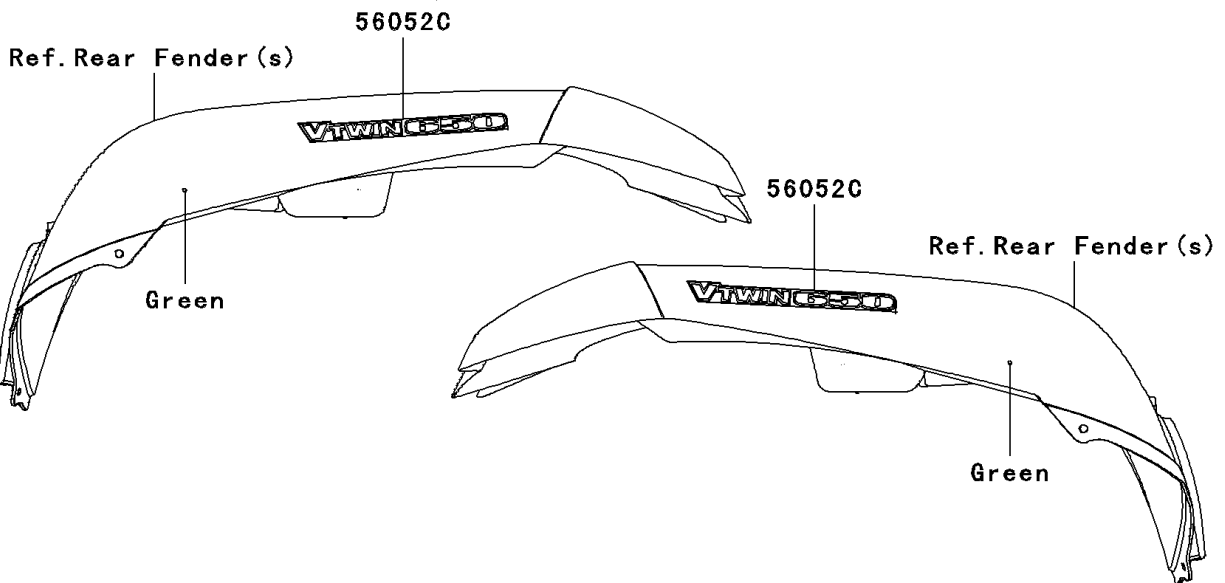

2005 Brute Force 650 4x4 PARTS DIAGRAM

Decals(Green)

F2861A

2005 Brute Force 650 4x4 PARTS LIST

Decals(Green)

ITEM NAME	PART NUMBER	QUANTITY
MARK,SIDE COVER,KAWASAKI (Ref # 56052)	56052-0542	2
MARK,SIDE COVER,BRUTE FORCE (Ref # 56052A)	56052-0543	2
MARK,FR FENDER,4X4 (Ref # 56052B)	56052-0544	1
MARK,RR FENDER,V TWIN 650 (Ref # 56052C)	56052-0545	2
PATTERN,SIDE COVER,LH (Ref # 56066)	56066-1869	1
PATTERN,SIDE COVER,RH (Ref # 56066A)	56066-1870	1