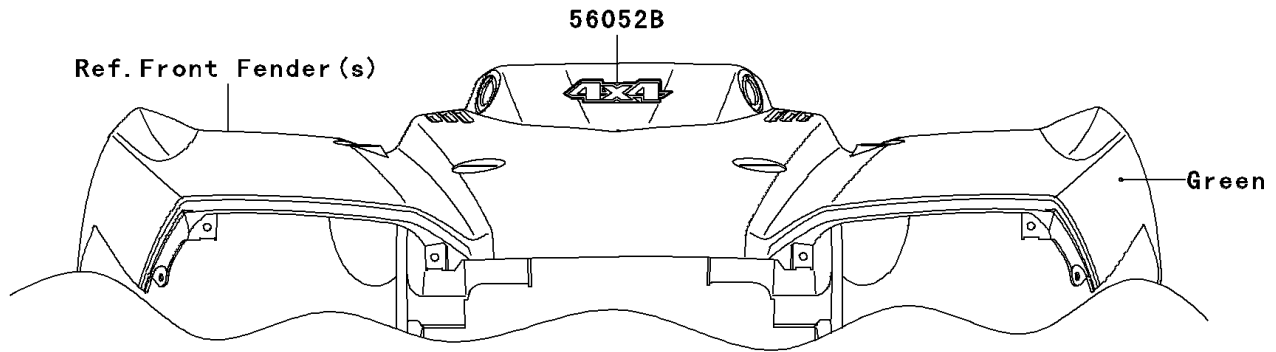

2005 Brute Force 650 4x4 PARTS DIAGRAM

Decals(Green)

F2861A

2005 Brute Force 650 4x4 PARTS LIST

Decals(Green)

ITEM NAME	PART NUMBER	QUANTITY
MARK,SIDE COVER,KAWASAKI (Ref # 56052)	56052-0542	2
MARK,SIDE COVER,BRUTE FORCE (Ref # 56052A)	56052-0543	2
MARK,FR FENDER,4X4 (Ref # 56052B)	56052-0544	1
MARK,RR FENDER,V TWIN 650 (Ref # 56052C)	56052-0545	2
PATTERN,SIDE COVER,LH (Ref # 56066)	56066-1869	1
PATTERN,SIDE COVER,RH (Ref # 56066A)	56066-1870	1