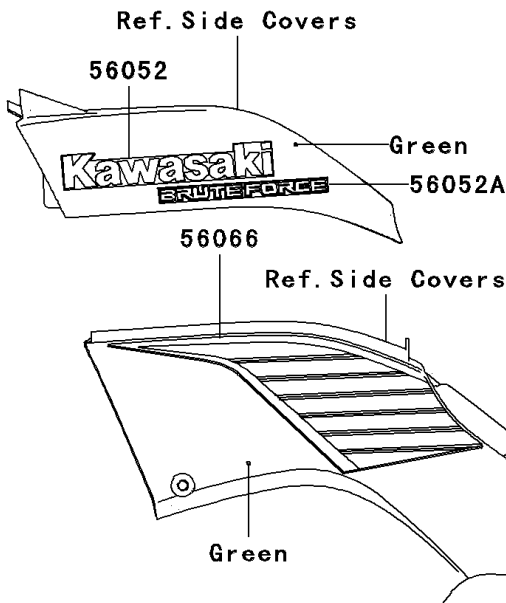

2005 Brute Force 650 4x4 PARTS DIAGRAM

Decals(Green)

F2861A

2005 Brute Force 650 4x4 PARTS LIST

Decals(Green)

ITEM NAME	PART NUMBER	QUANTITY
MARK,SIDE COVER,KAWASAKI (Ref # 56052)	56052-0542	2
MARK,SIDE COVER,BRUTE FORCE (Ref # 56052A)	56052-0543	2
MARK,FR FENDER,4X4 (Ref # 56052B)	56052-0544	1
MARK,RR FENDER,V TWIN 650 (Ref # 56052C)	56052-0545	2
PATTERN,SIDE COVER,LH (Ref # 56066)	56066-1869	1
PATTERN,SIDE COVER,RH (Ref # 56066A)	56066-1870	1