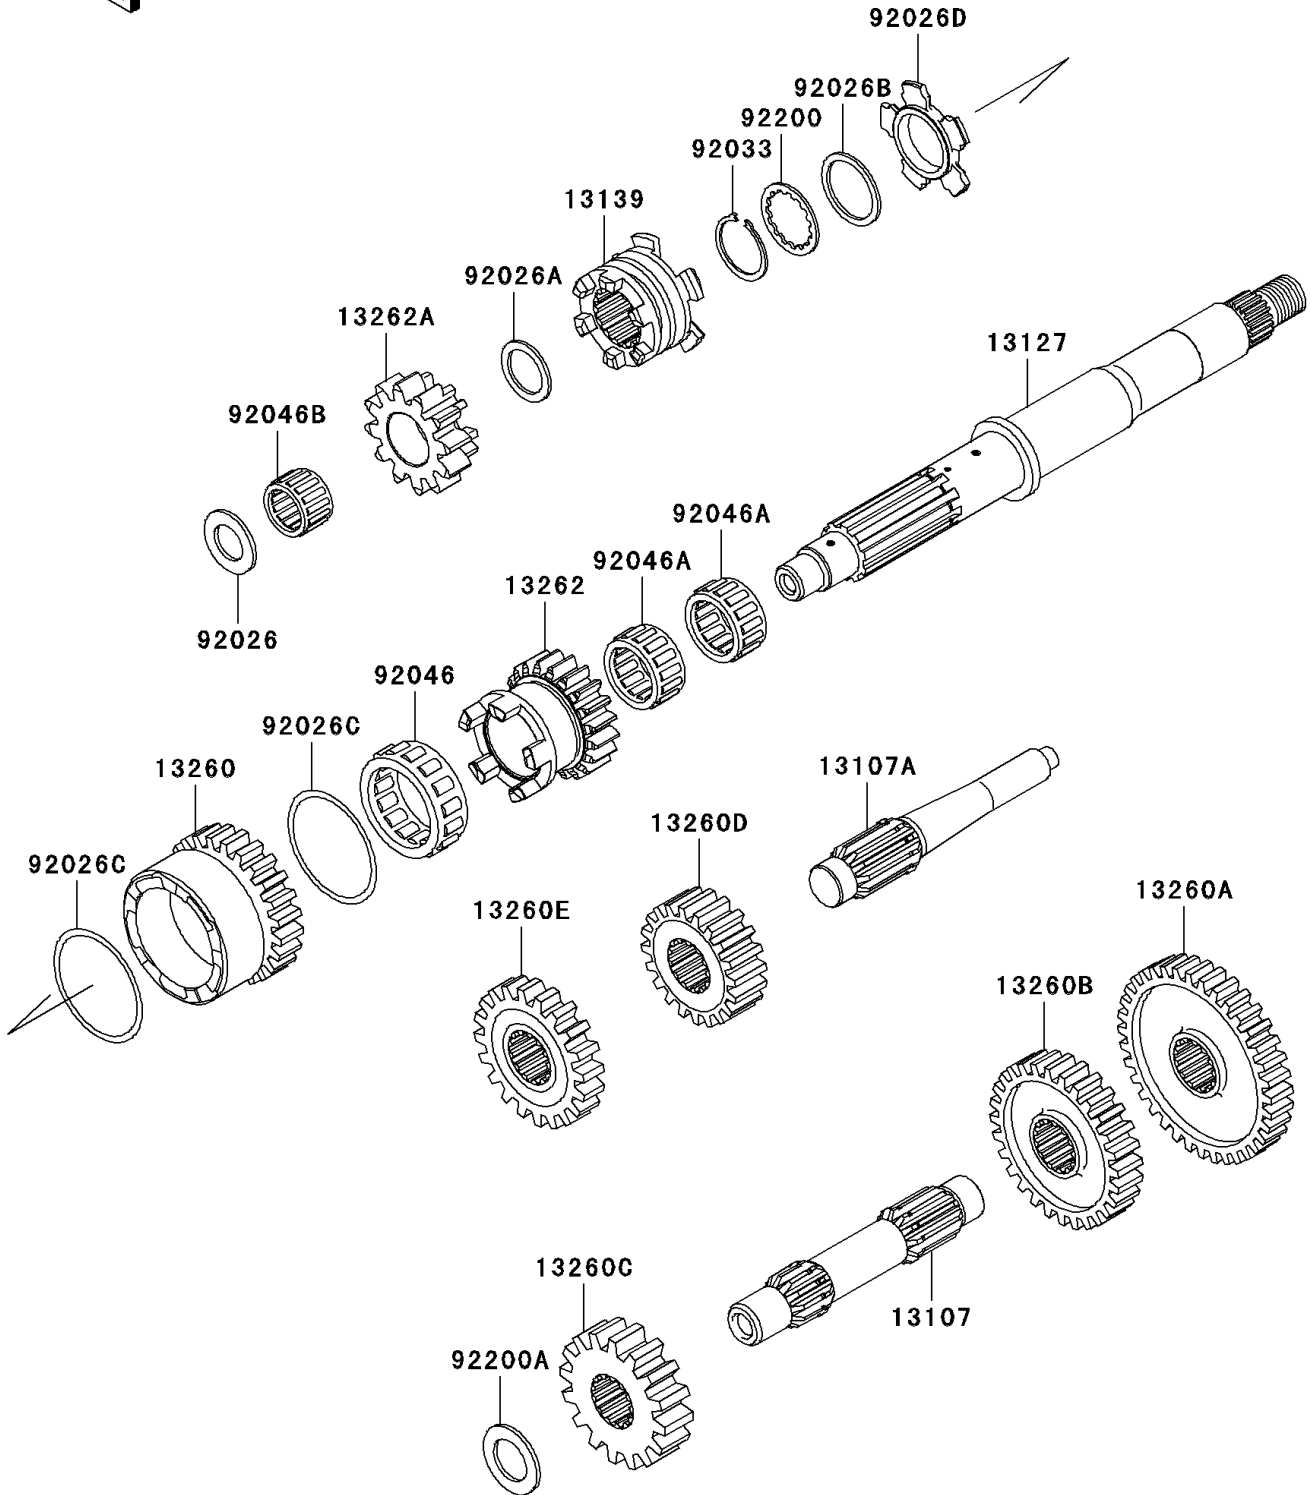

2005 Brute Force 650 4x4 PARTS DIAGRAM

Transmission

E1361

2005 Brute Force 650 4x4 PARTS LIST

Transmission

ITEM NAME	PART NUMBER	QUANTITY
SHAFT,COUNTER (Ref # 13107)	13107-0030	1
SHAFT,REVERSE,IDLE (Ref # 13107A)	13107-1437	1
SHAFT-TRANSMISSION INPUT (Ref # 13127)	13127-1282	1
SHIFTER (Ref # 13139)	13139-0003	1
GEAR,INPUT HIGH,26T (Ref # 13260)	13260-1867	1
GEAR,DRIVEN LOW,36T (Ref # 13260A)	13260-1869	1
GEAR,DRIVEN HIGH,30T (Ref # 13260B)	13260-1870	1
GEAR,OUTPUT DRIVE,18T (Ref # 13260C)	13260-1871	1
GEAR,OUTPUT REVERSE,16T (Ref # 13260D)	13260-1872	1
GEAR,DRIVEN REVERSE,16T (Ref # 13260E)	13260-1873	1
GEAR,INPUT LOW,20T (Ref # 13262)	13262-0234	1
GEAR,INPUT REVERSE,12T (Ref # 13262A)	13262-0235	1
SPACER,17.3X30X2.0 (Ref # 92026)	92026-1415	1
SPACER,21.2X29X1.6 (Ref # 92026A)	92026-1568	1
SPACER,28.2X34.5X1.6 (Ref # 92026B)	92026-1587	1
SPACER,48.2X54.3X1.0 (Ref # 92026C)	92026-1599	2
SPACER,HI&LOW (Ref # 92026D)	92026-1600	1
RING-SNAP,25.9X30.6X1.2 (Ref # 92033)	92033-1037	1
BEARING-NEEDLE,HIGH GEAR (Ref # 92046)	92046-1276	1
BEARING-NEEDLE,FWF-283317 (Ref # 92046A)	92046-1278	2
BEARING-NEEDLE,REVERSE GEAR (Ref # 92046B)	92046-1279	1
WASHER,28.5X34.0X1.5 (Ref # 92200)	92200-1240	1
WASHER,20.3X33X2.0 (Ref # 92200A)	92200-1351	1