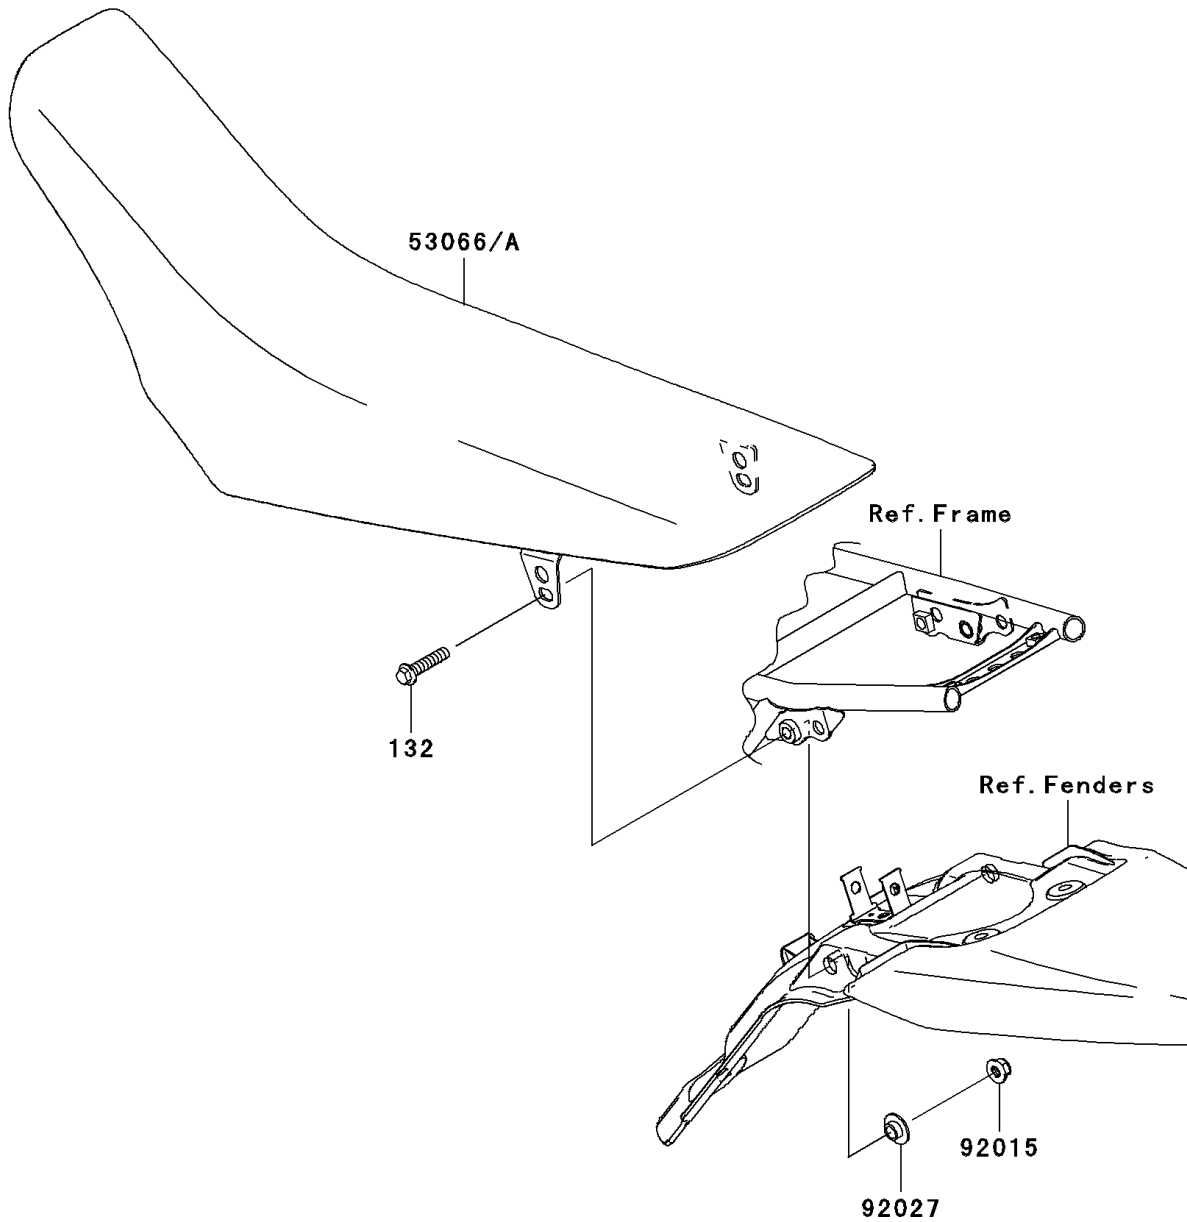

2008 KLX®140 PARTS DIAGRAM

Seat

F2510

2008 KLX®140 PARTS LIST

Seat

ITEM NAME	PART NUMBER	QUANTITY
BOLT-FLANGED-SMALL,8X35 (Ref # 132)	132BA0835	2
SEAT-ASSY,DUAL,BLACK (Ref # 53066)	53066-0208-MA	1
NUT,8MM (Ref # 92015)	92015-1432	2
COLLAR (Ref # 92027)	92027-1745	2