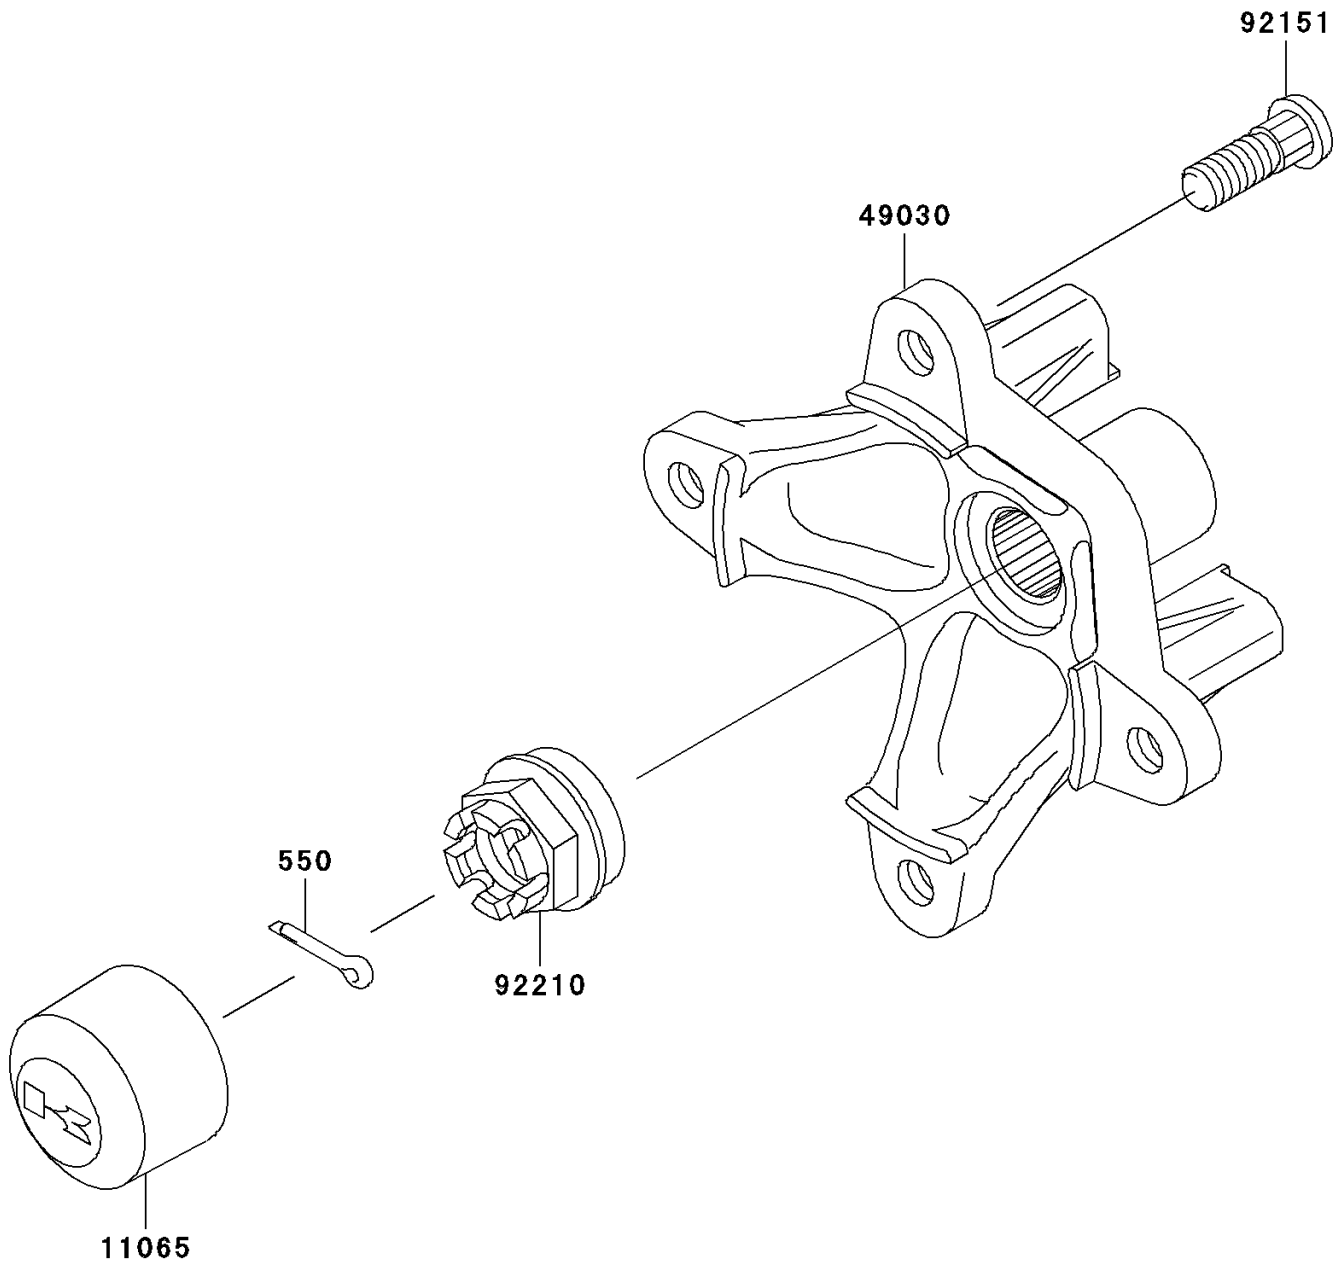

2005 Brute Force 650 4x4 PARTS DIAGRAM

Front Hub

F2230

2005 Brute Force 650 4x4 PARTS LIST

Front Hub

ITEM NAME	PART NUMBER	QUANTITY
PIN-COTTER,4.0X25 (Ref # 550)	550D4025	2
CAP,WHEEL (Ref # 11065)	11065-1153	2
HUB,FR (Ref # 49030)	49030-1135	2
BOLT,10X29.5 (Ref # 92151)	92151-1392	8
NUT,CASTLE,18MM (Ref # 92210)	92210-1349	2