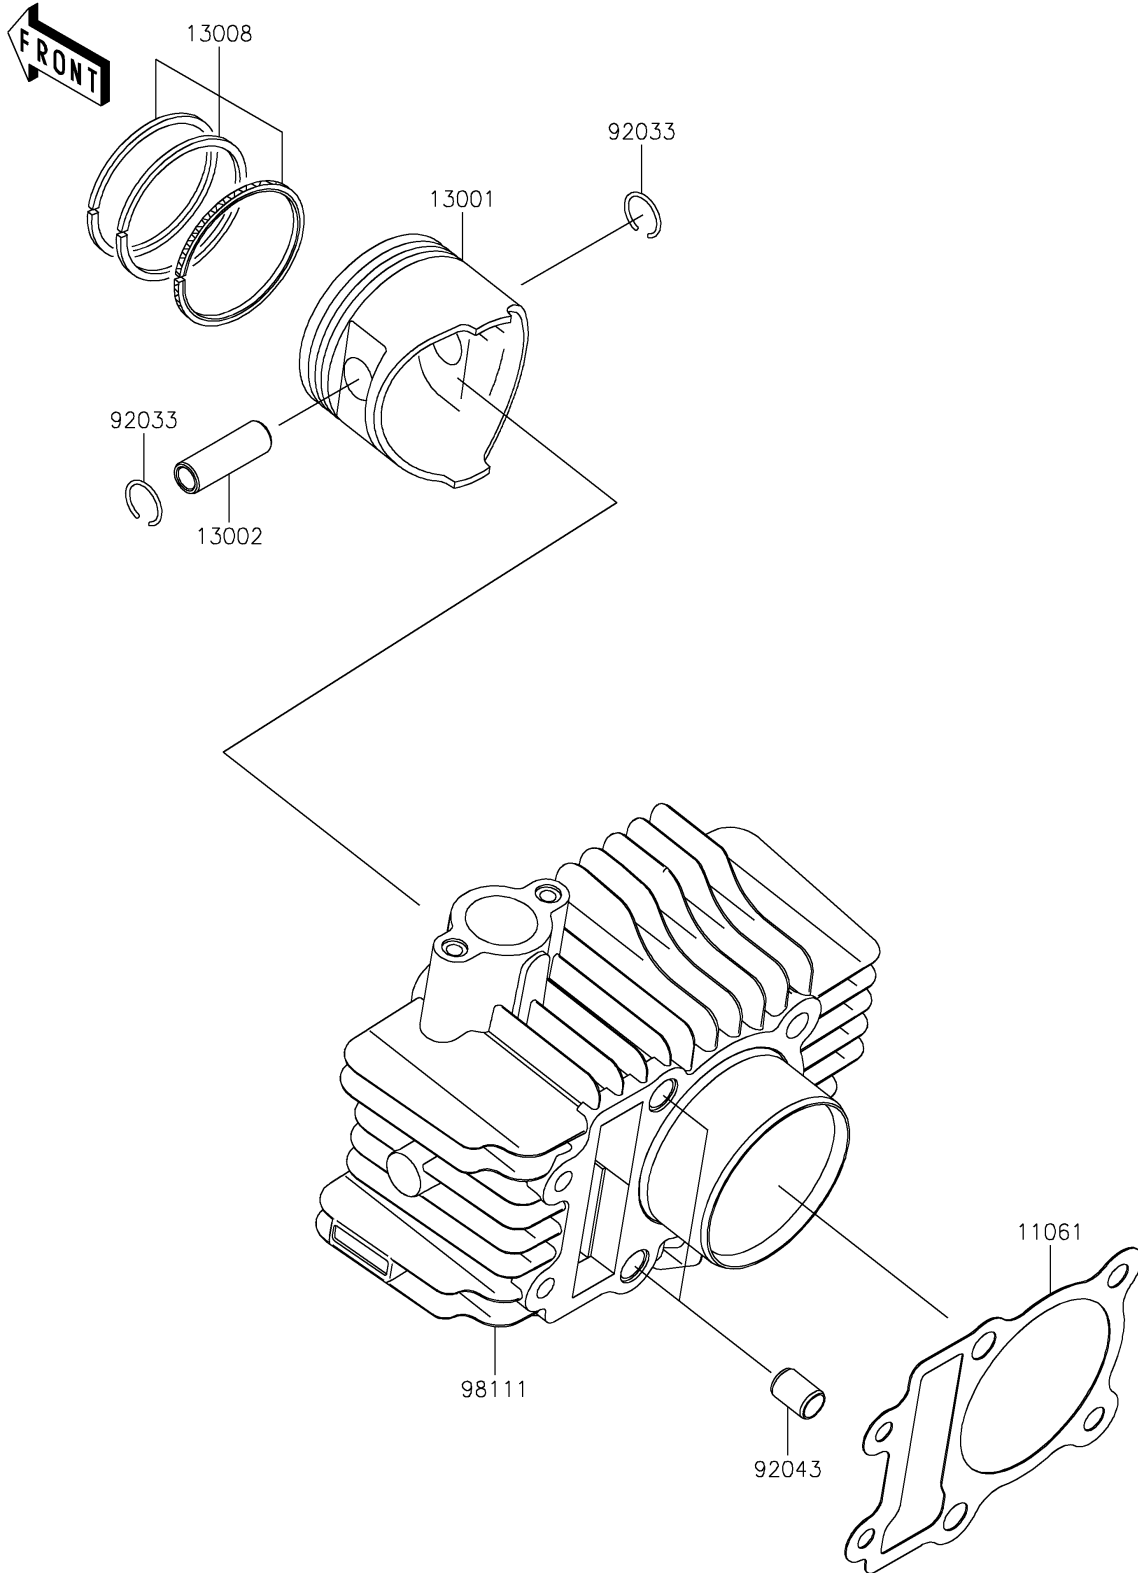

2018 Z125 PRO PARTS DIAGRAM

Cylinder/Piston(s)

E1120

2018 Z125 PRO PARTS LIST

Cylinder/Piston(s)

ITEM NAME	PART NUMBER	QUANTITY
GASKET,CYLINDER BASE (Ref # 11061)	11061-0124	1
PISTON-ENGINE,STD (Ref # 13001)	13001-0772	1
PIN-PISTON (Ref # 13002)	13002-0031	1
RING-SET-PISTON,STD (Ref # 13008)	13008-0006	1
RING-SNAP (Ref # 92033)	92033-1072	2
PIN,8.2X10X14 (Ref # 92043)	92043-1264	2
CYLINDER-COMP-ENGINE (Ref # 98111)	98111-0043	1