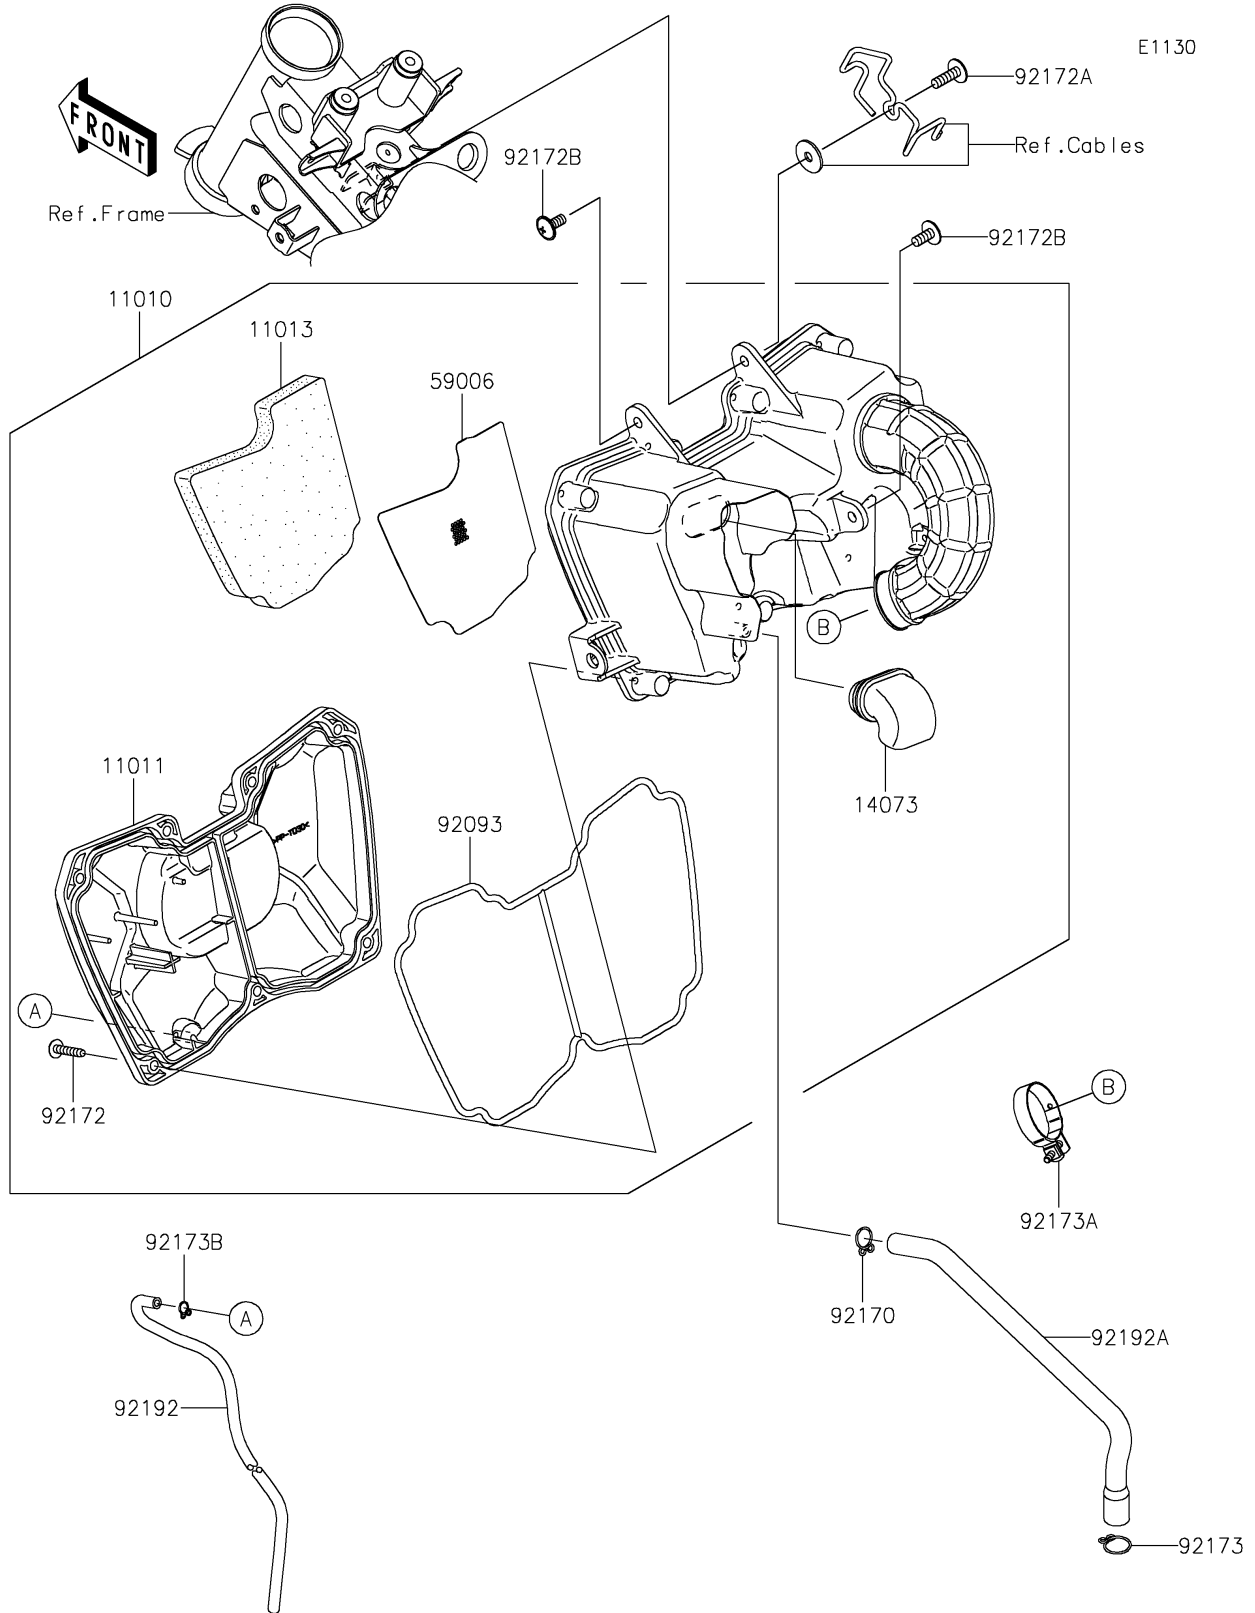

# 2018 Z125 PRO PARTS DIAGRAM

## 2018 Z125 PRO PARTS LIST

### Air Cleaner

ITEM NAME	PART NUMBER	QUANTITY
FILTER-ASSY-AIR (Ref # 11010)	11010-0840	1
CASE-AIR FILTER,FR (Ref # 11011)	11011-0835	1
ELEMENT-AIR FILTER (Ref # 11013)	11013-0756	1
DUCT,INLET-SIDE (Ref # 14073)	14073-0819	1
ARRESTER-FLAME (Ref # 59006)	59006-0017	1
SEAL (Ref # 92093)	92093-0681	1
CLAMP,11.6MM (Ref # 92170)	92170-1796	1
SCREW,5X25 (Ref # 92172)	92172-0891	7
SCREW,6X20 (Ref # 92172A)	92172-0907	1
SCREW,6X14 (Ref # 92172B)	92172-0960	2
CLAMP,15MM (Ref # 92173)	92173-0814	1
CLAMP,37MM (Ref # 92173A)	92173-1473	1
CLAMP,6.5MM (Ref # 92173B)	92173-1504	1
TUBE,DRAIN (Ref # 92192)	92192-1517	1
TUBE,BREATHER (Ref # 92192A)	92192-1603	1