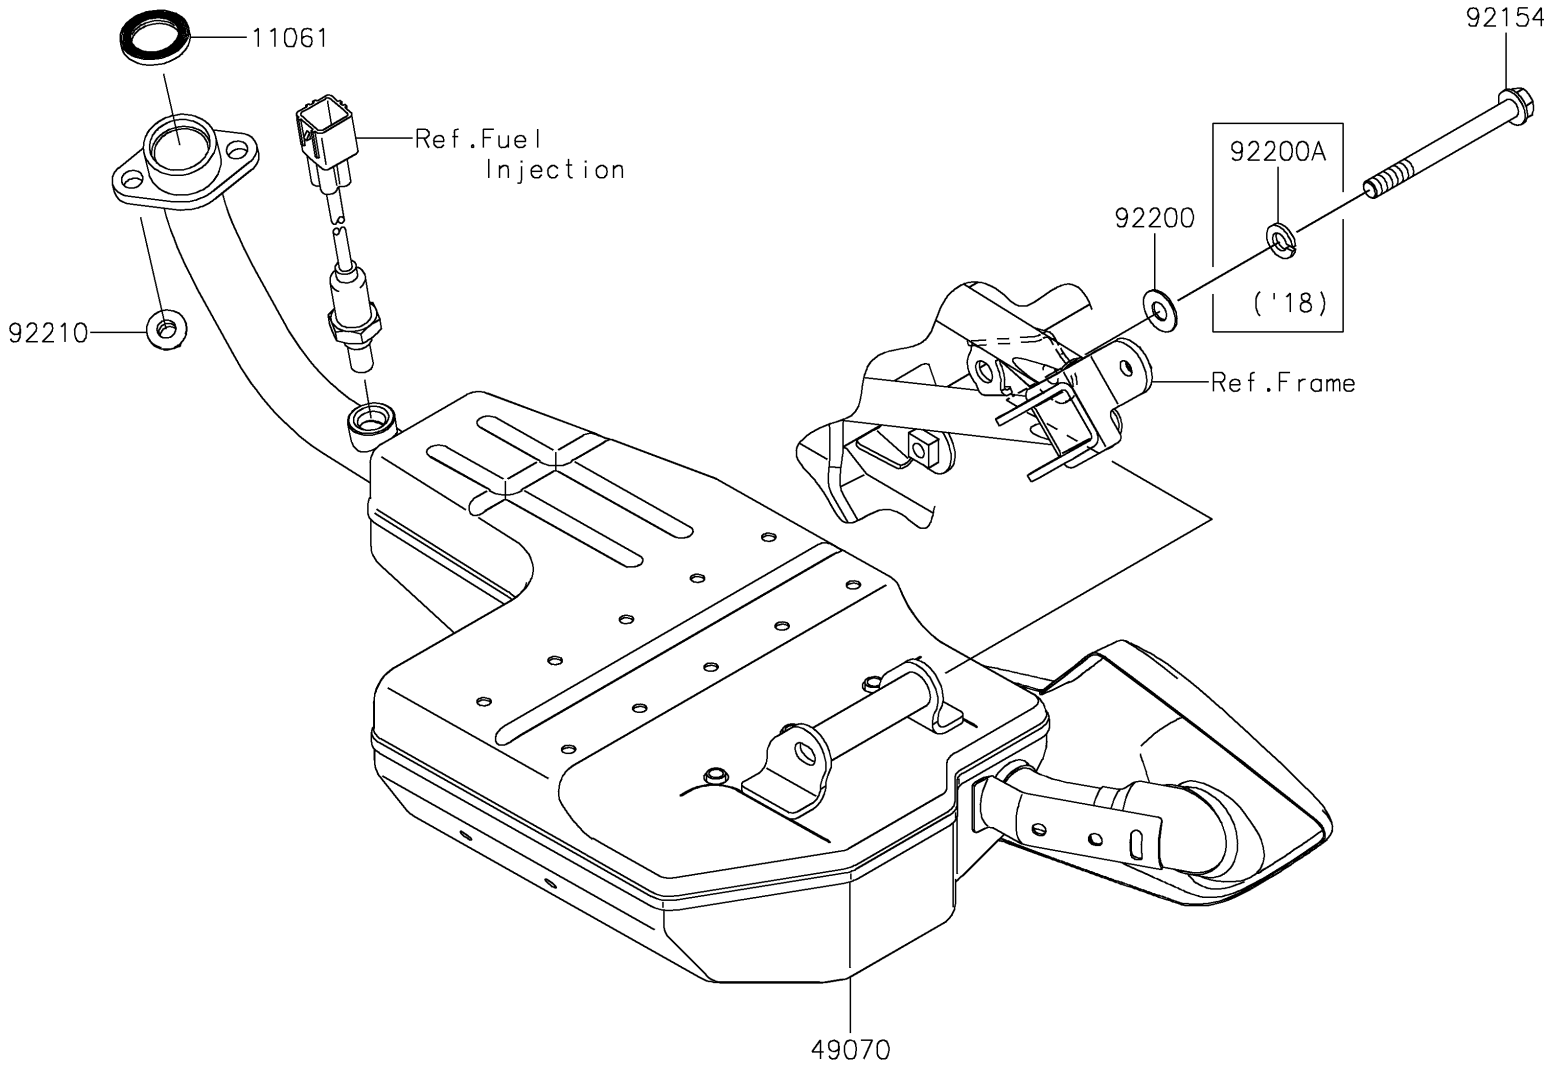

2018 Z125 PRO PARTS DIAGRAM

Muffler(s)

E1140

2018 Z125 PRO PARTS LIST

Muffler(s)

ITEM NAME	PART NUMBER	QUANTITY
GASKET,EXHAUST PIPE (Ref # 11061)	11061-1112	1
MUFFLER-COMP (Ref # 49070)	49070-0875	1
BOLT,FLANGED,8X85 (Ref # 92154)	92154-1770	1
WASHER,8.5X19X1 (Ref # 92200)	92200-1733	1
WASHER,8.2X15.4X2 (Ref # 92200A)	92200-1822	1
NUT,FLANGED,8MM (Ref # 92210)	92210-0304	2